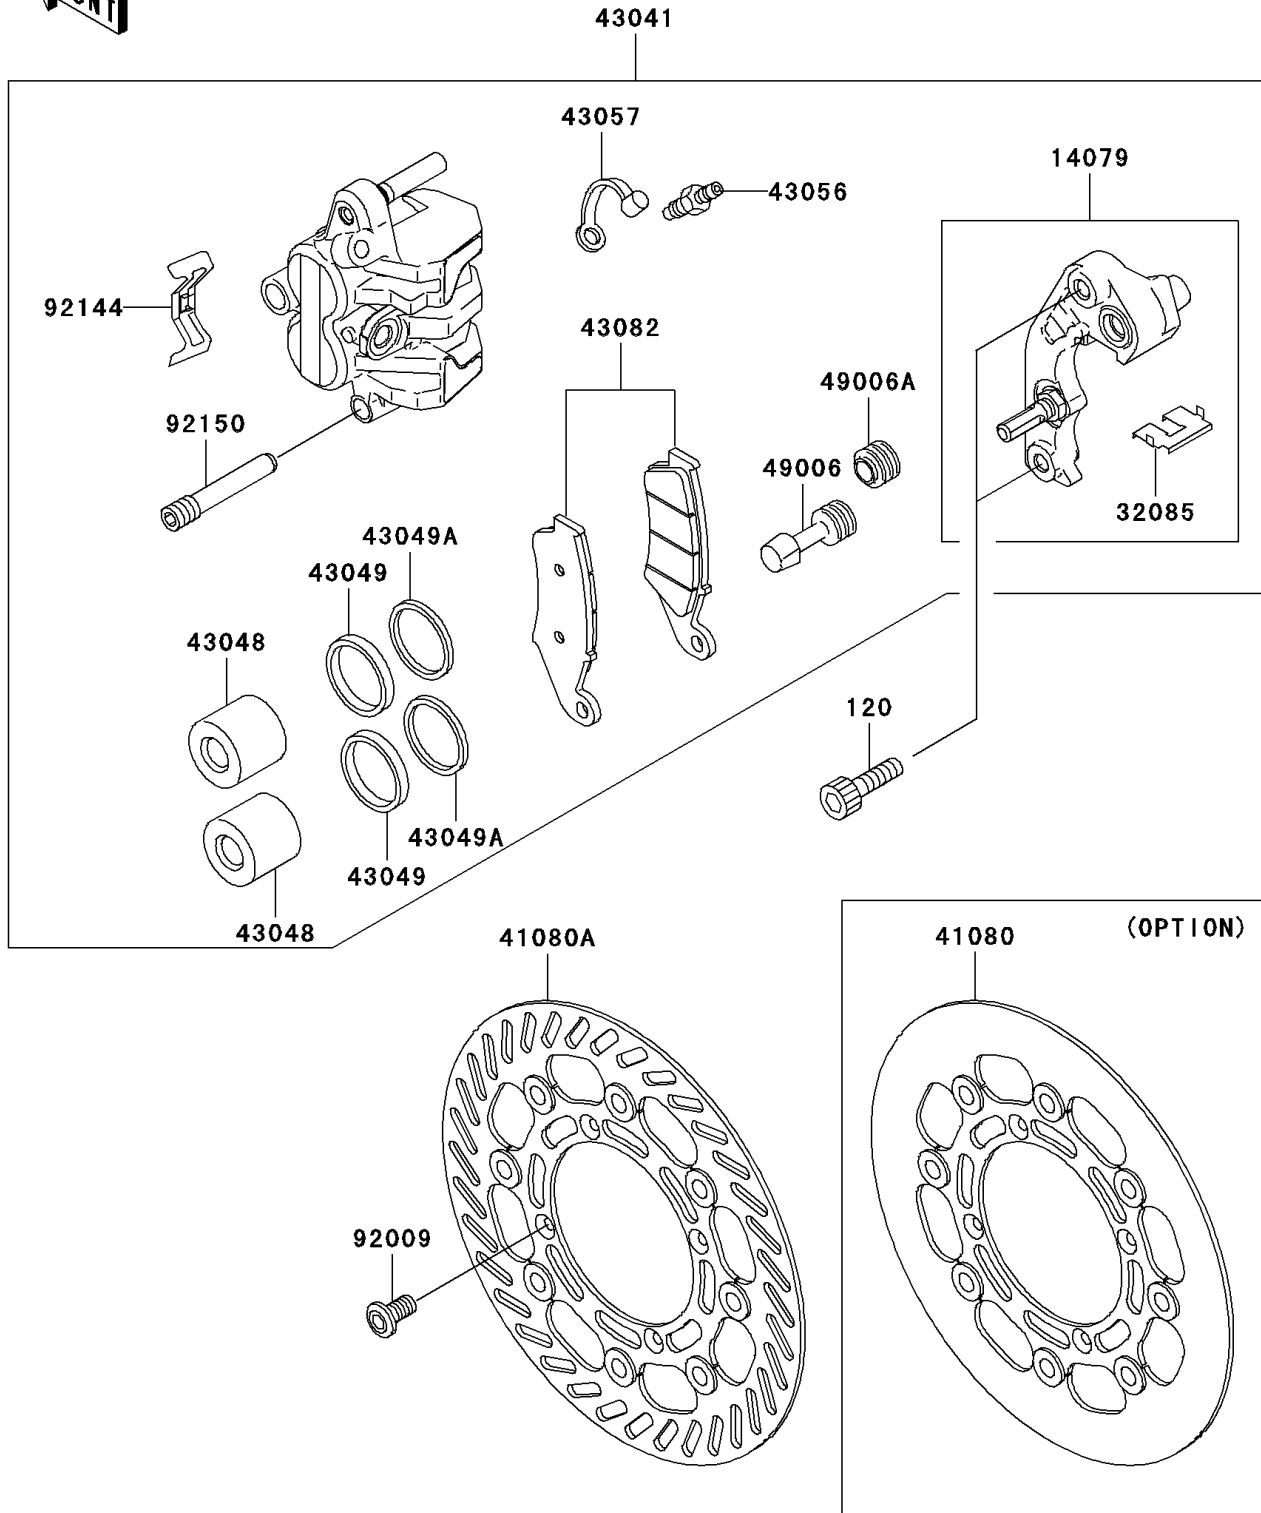

2002 KX125

PARTS DIAGRAM

Front Brake

F2292

2002 KX125

PARTS LIST

Front Brake

ITEM NAME

PART NUMBER

QUANTITY
