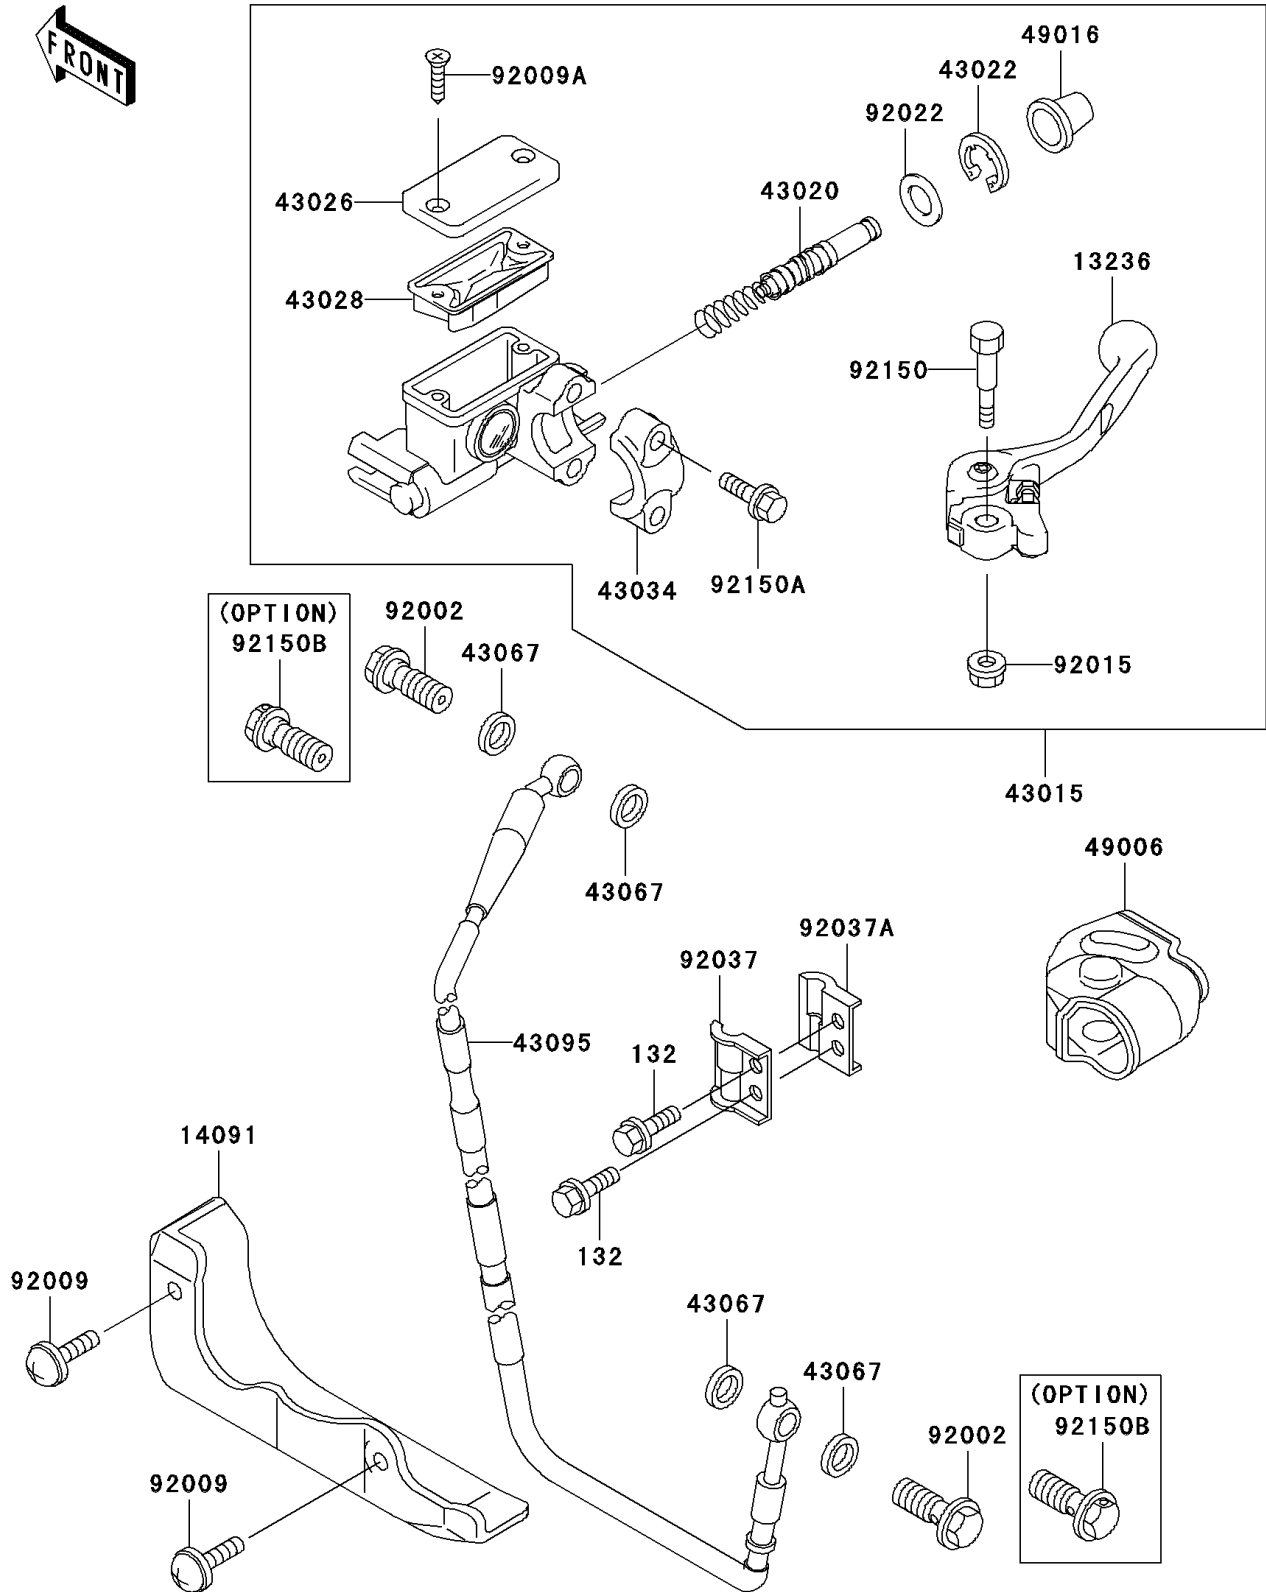

2002 KX125

PARTS DIAGRAM

Front Master Cylinder

F2291

2002 KX125

PARTS LIST

Front Master Cylinder

ITEM NAME

PART NUMBER

QUANTITY
