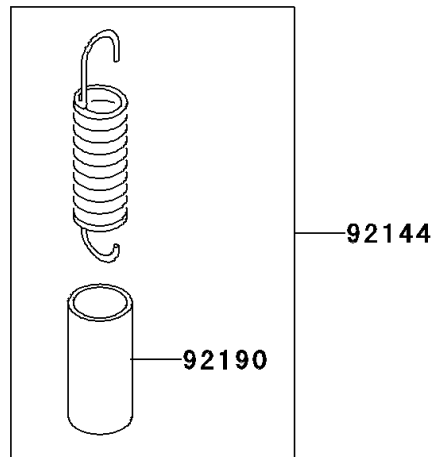

2002 KX125

PARTS DIAGRAM

Brake Pedal

F2260

2002 KX125

PARTS LIST

Brake Pedal

Kawasaki

Let the Good Times Roll®

ITEM NAME

PART NUMBER

QUANTITY
