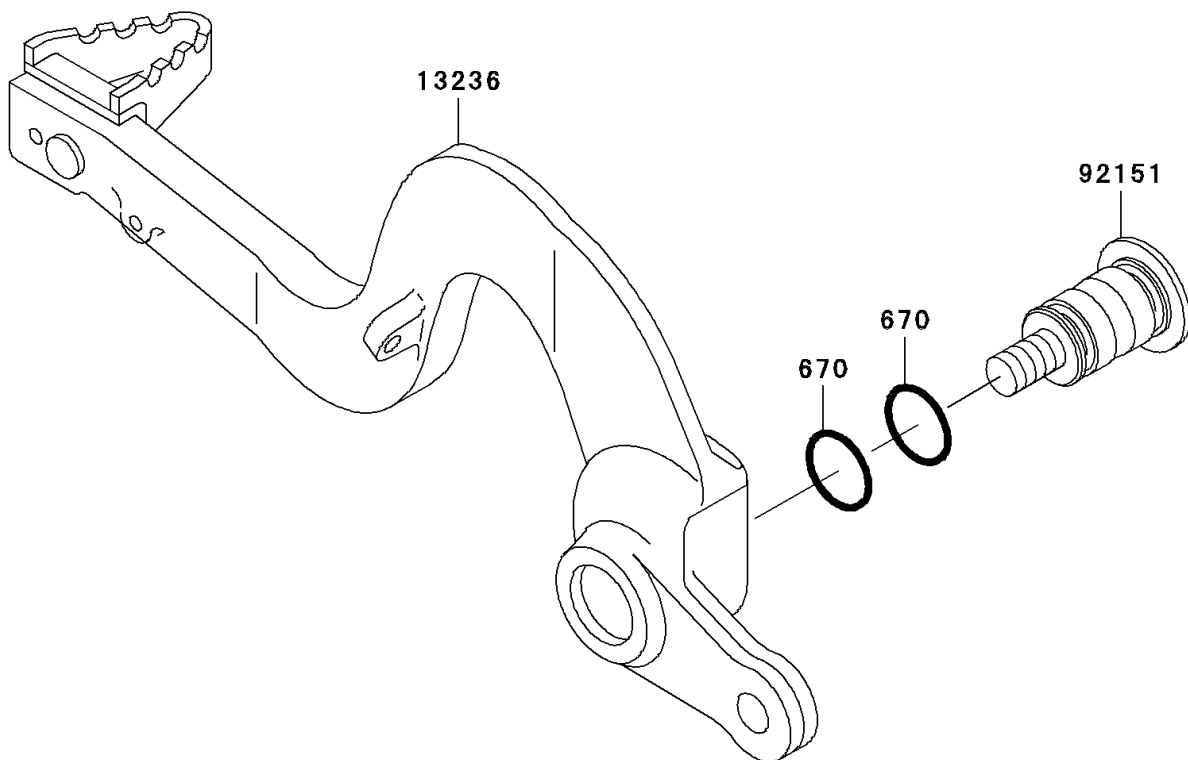

2002 KX125

PARTS DIAGRAM

Brake Pedal

F2260

2002 KX125

PARTS LIST

Brake Pedal

Kawasaki

Let the Good Times Roll®

ITEM NAME

PART NUMBER

QUANTITY
