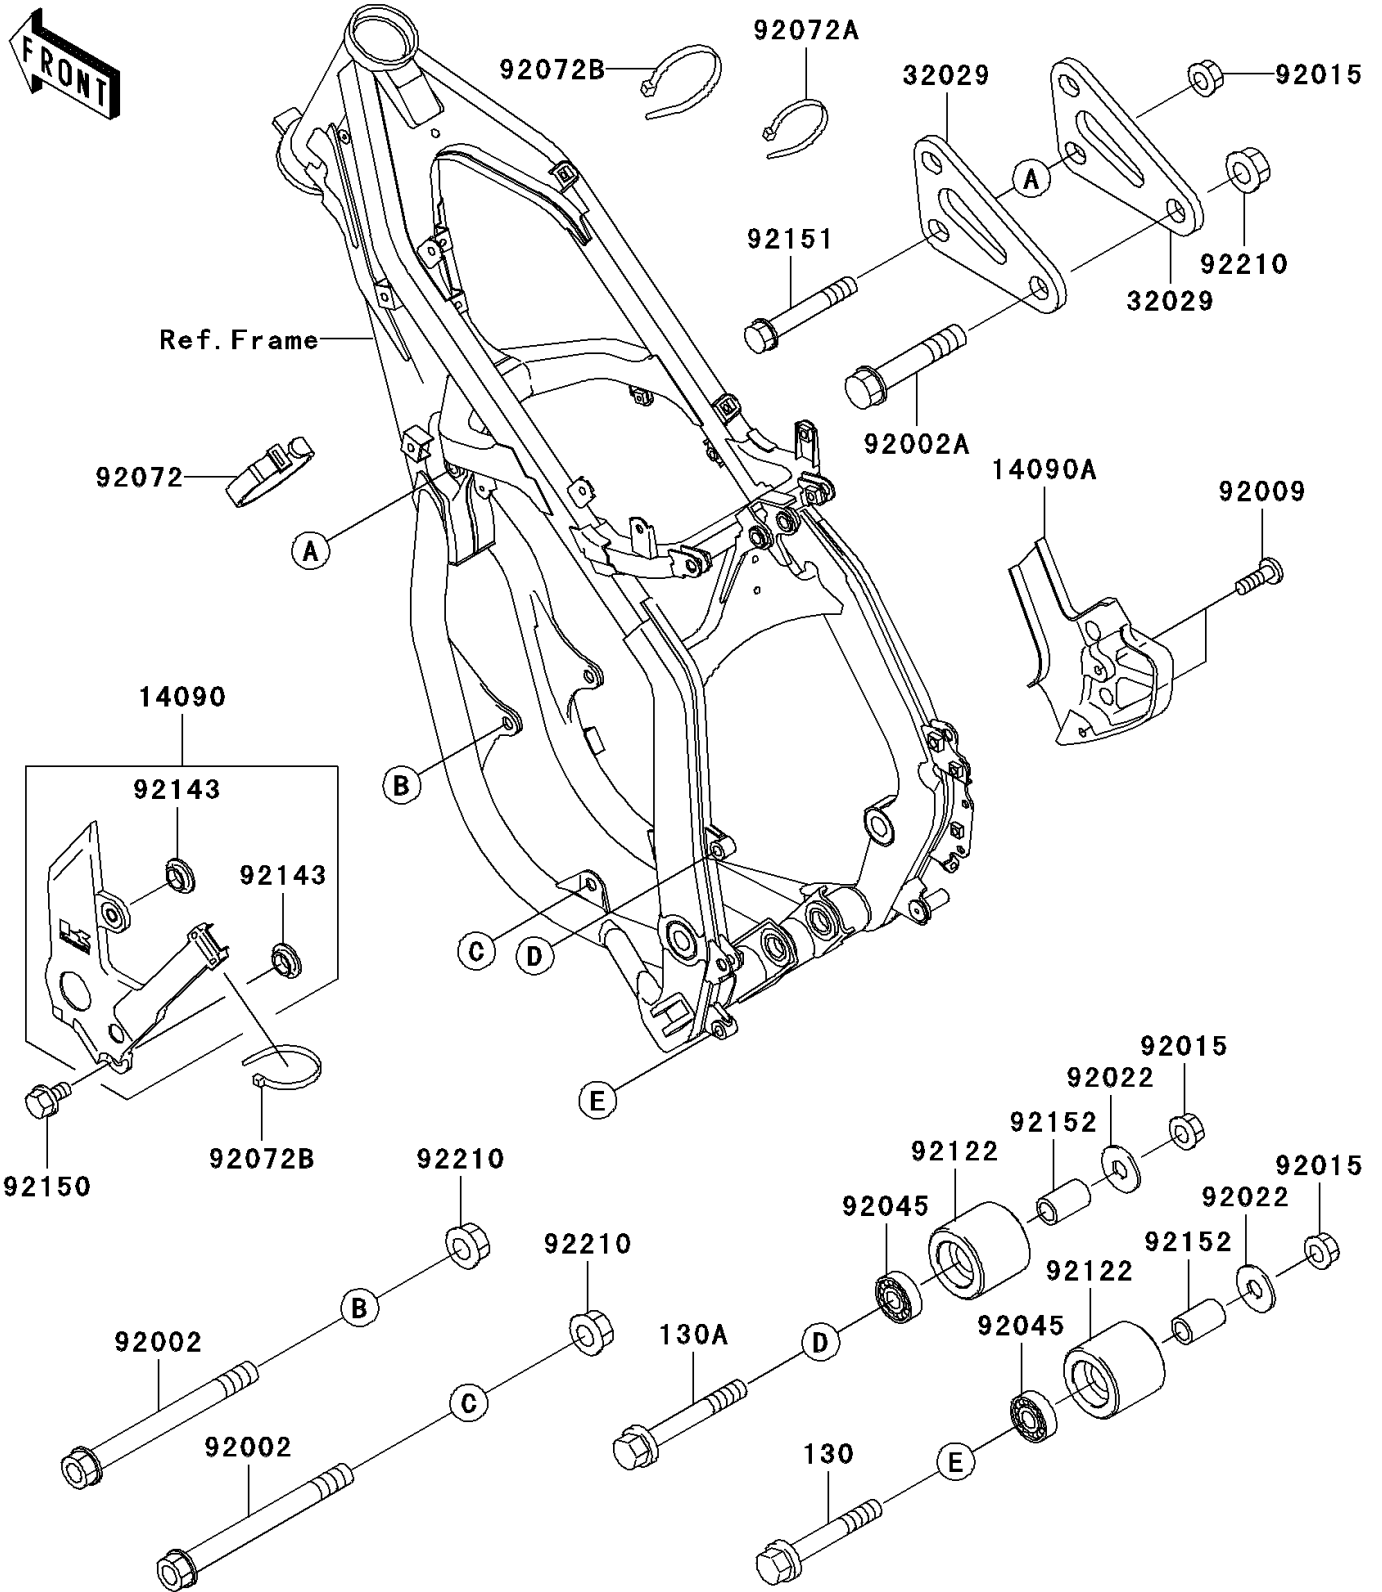

2002 KX125

PARTS DIAGRAM

Frame Fittings

F2131

2002 KX125

PARTS LIST

Frame Fittings

ITEM NAME

PART NUMBER

QUANTITY
