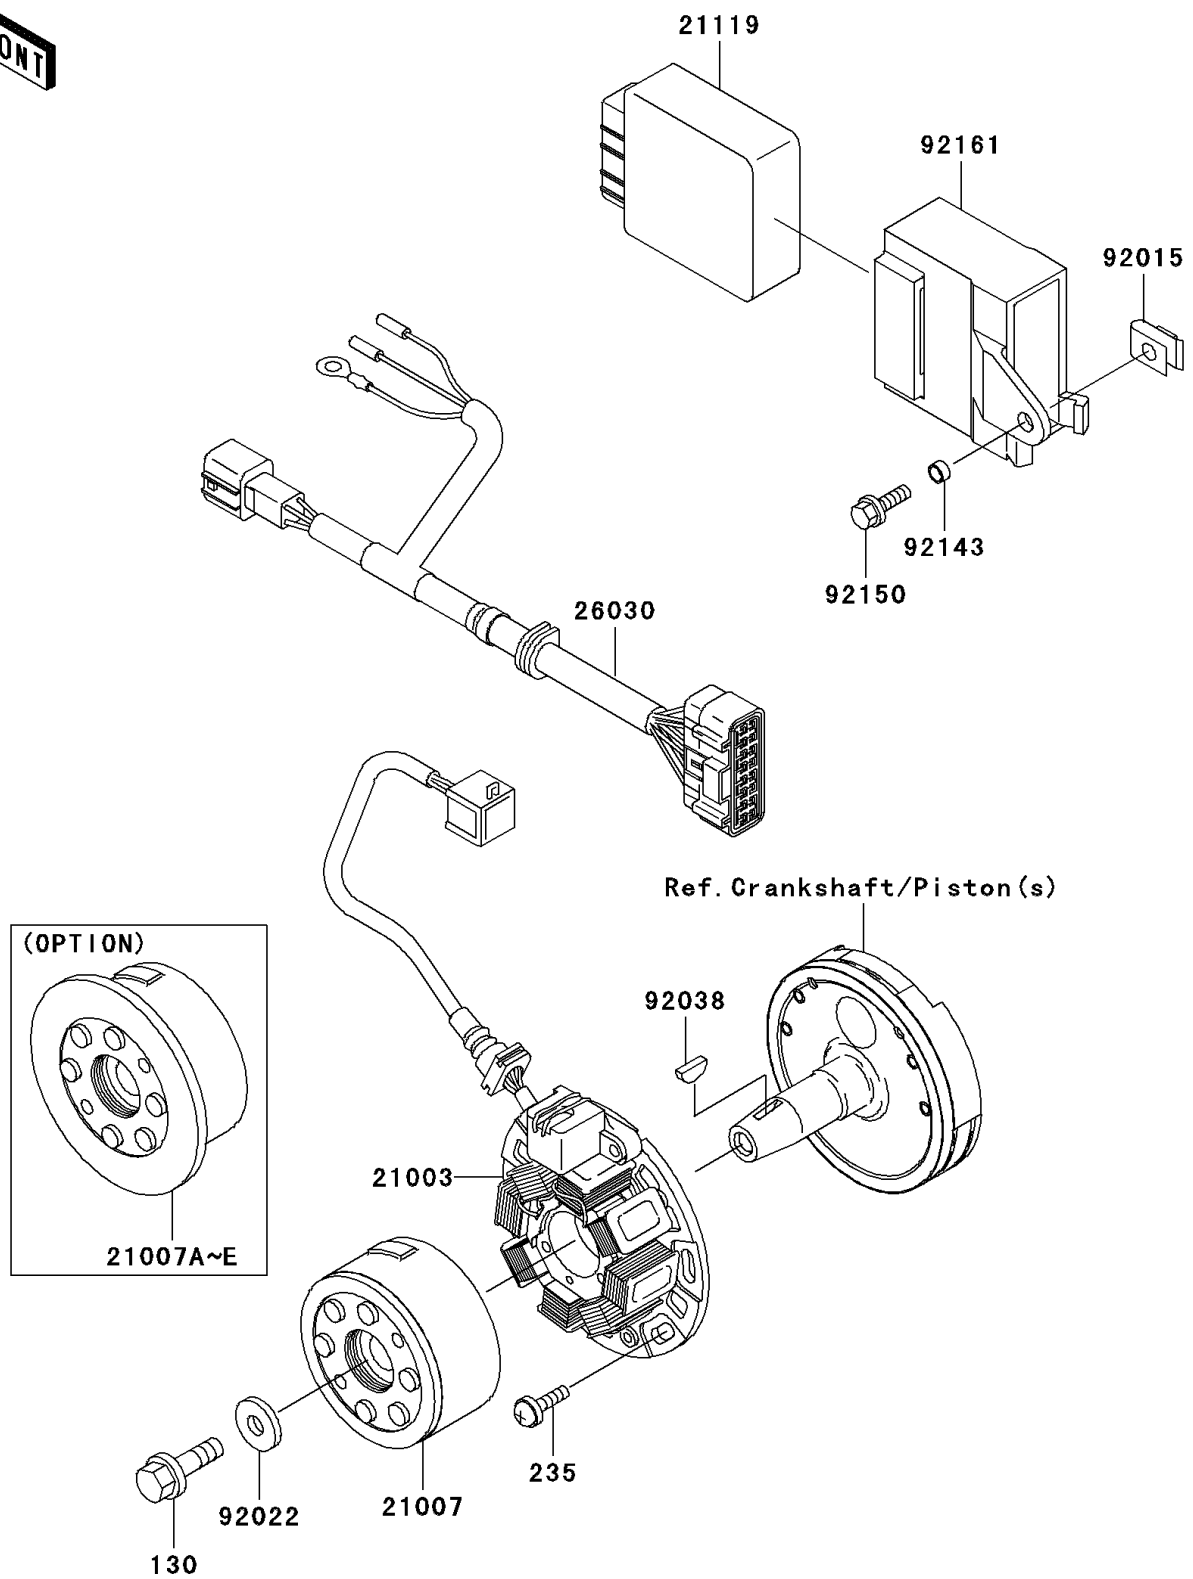

2002 KX125

PARTS DIAGRAM

Generator

E1810

2002 KX125

PARTS LIST

Generator

Kawasaki

Let the Good Times Roll®

ITEM NAME

PART NUMBER

QUANTITY
