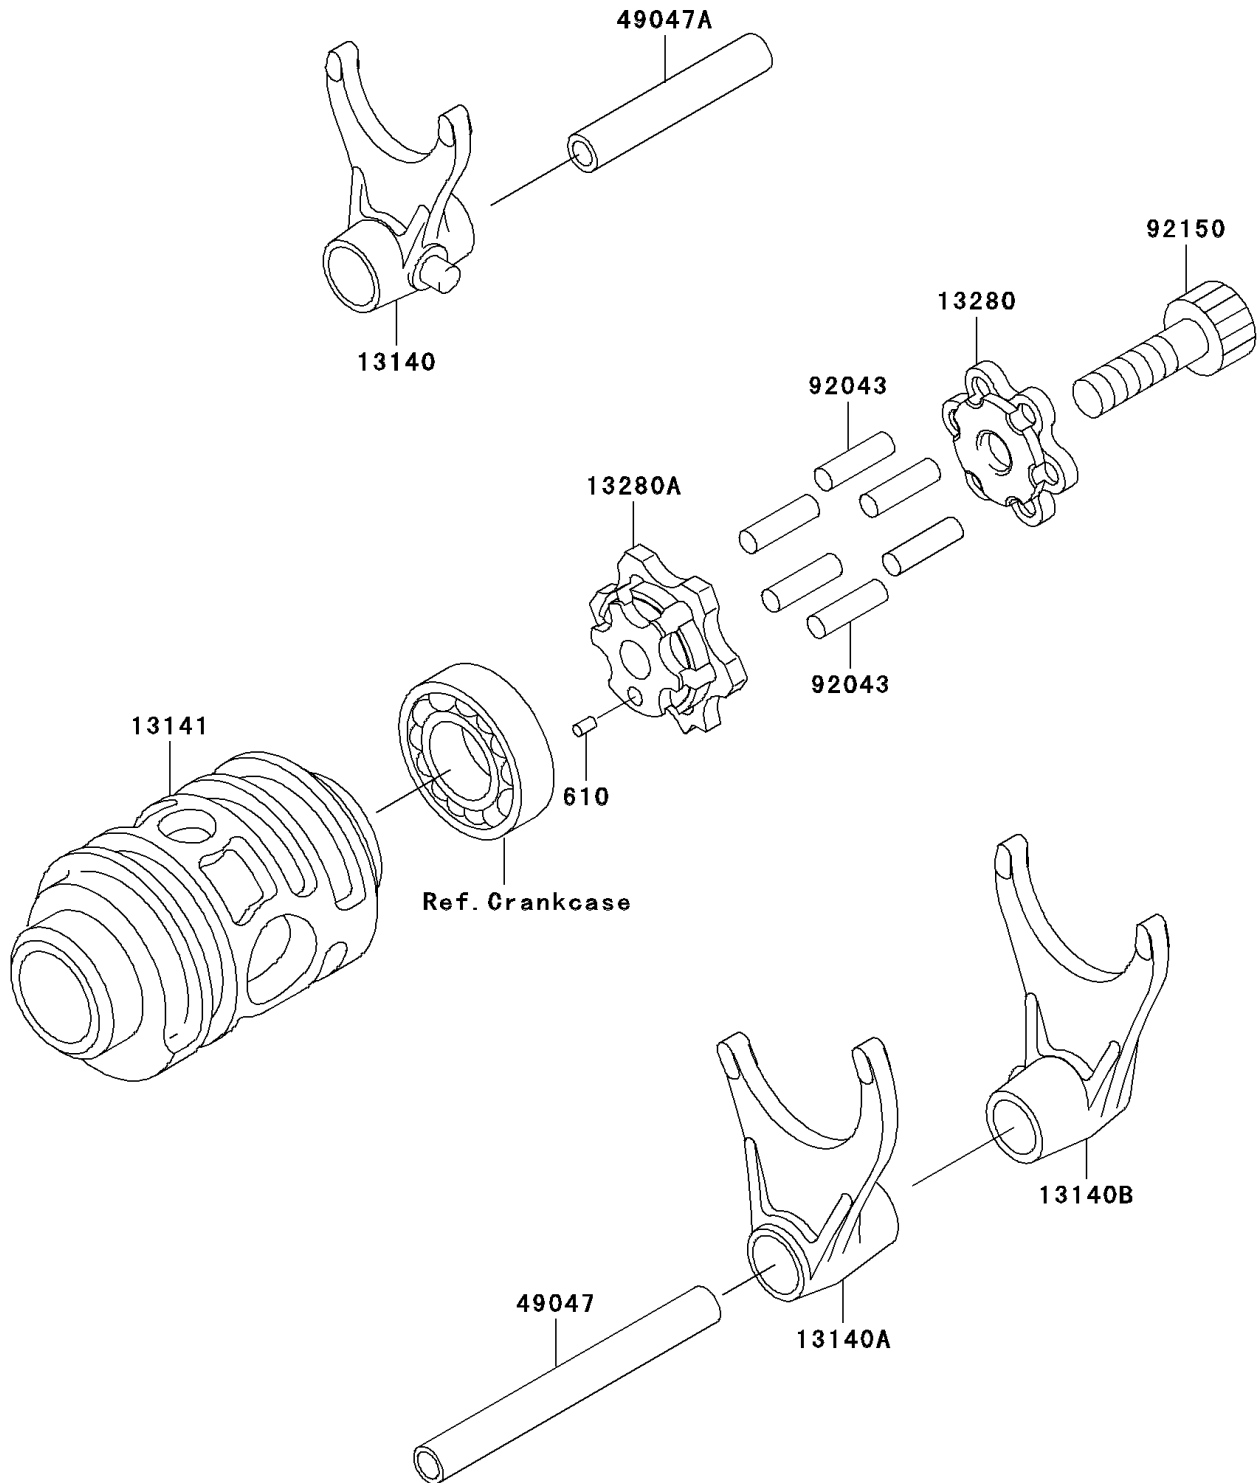

2002 KX125

PARTS DIAGRAM

Gear Change Drum/Shift Fork(s)

E1362

2002 KX125

PARTS LIST

Gear Change Drum/Shift Fork(s)

ITEM NAME

PART NUMBER

QUANTITY
