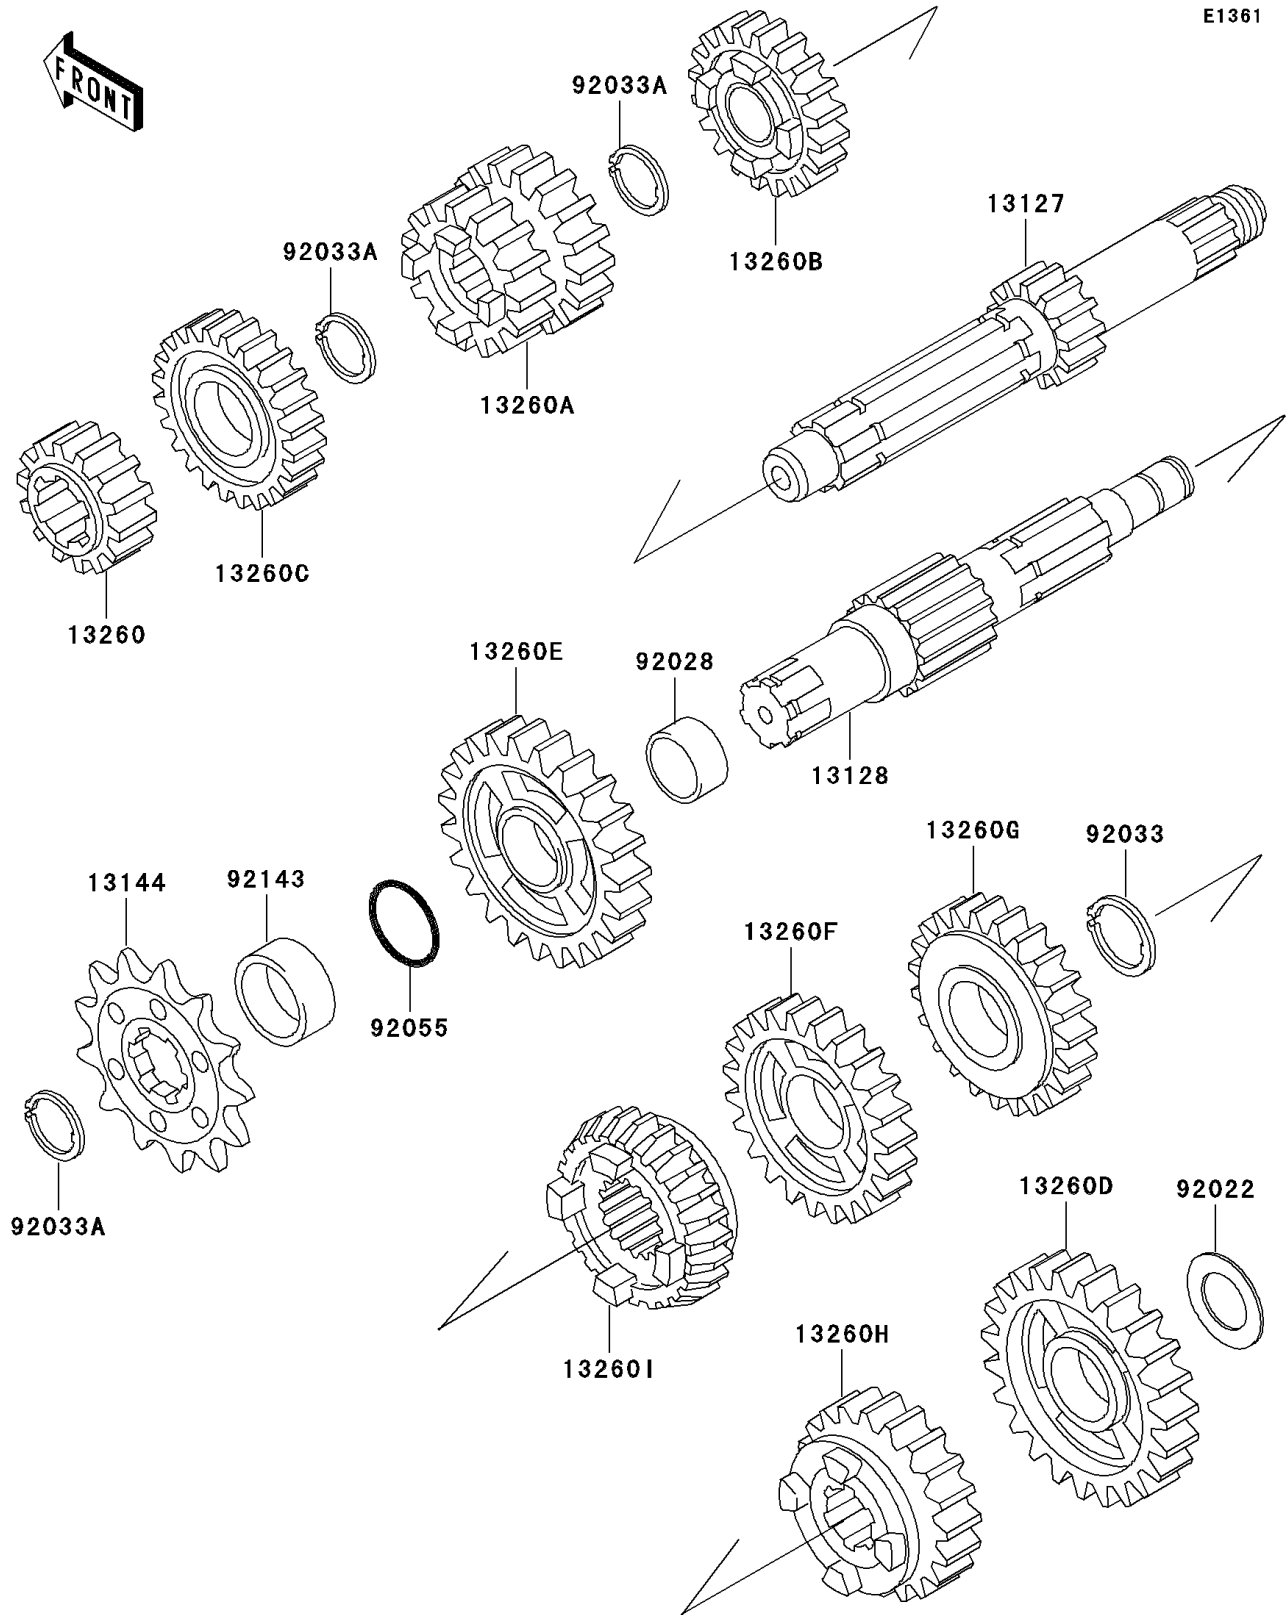

2002 KX125

PARTS DIAGRAM

Transmission

2002 KX125

PARTS LIST

Transmission

Kawasaki

Let the Good Times Roll®

ITEM NAME

PART NUMBER

QUANTITY
