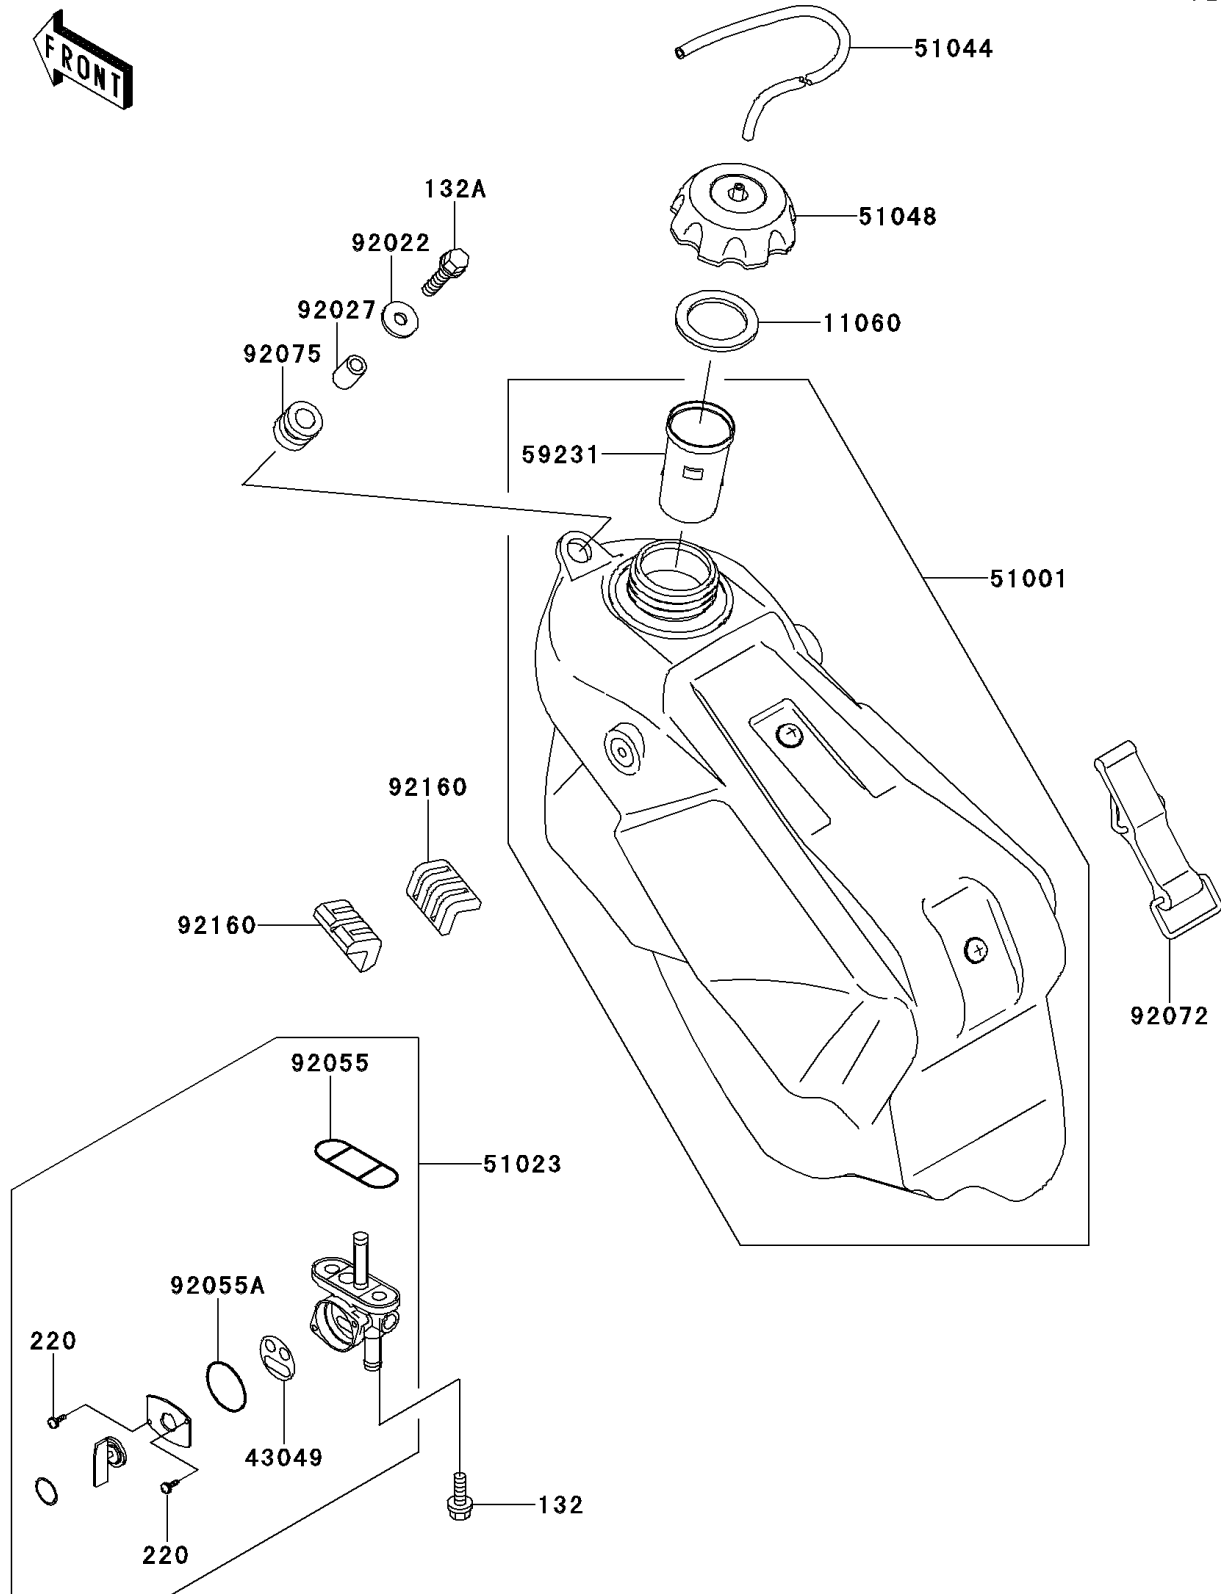

2001 KX125

PARTS DIAGRAM

Fuel Tank

F2410

2001 KX125

PARTS LIST

Fuel Tank

ITEM NAME

PART NUMBER

QUANTITY
