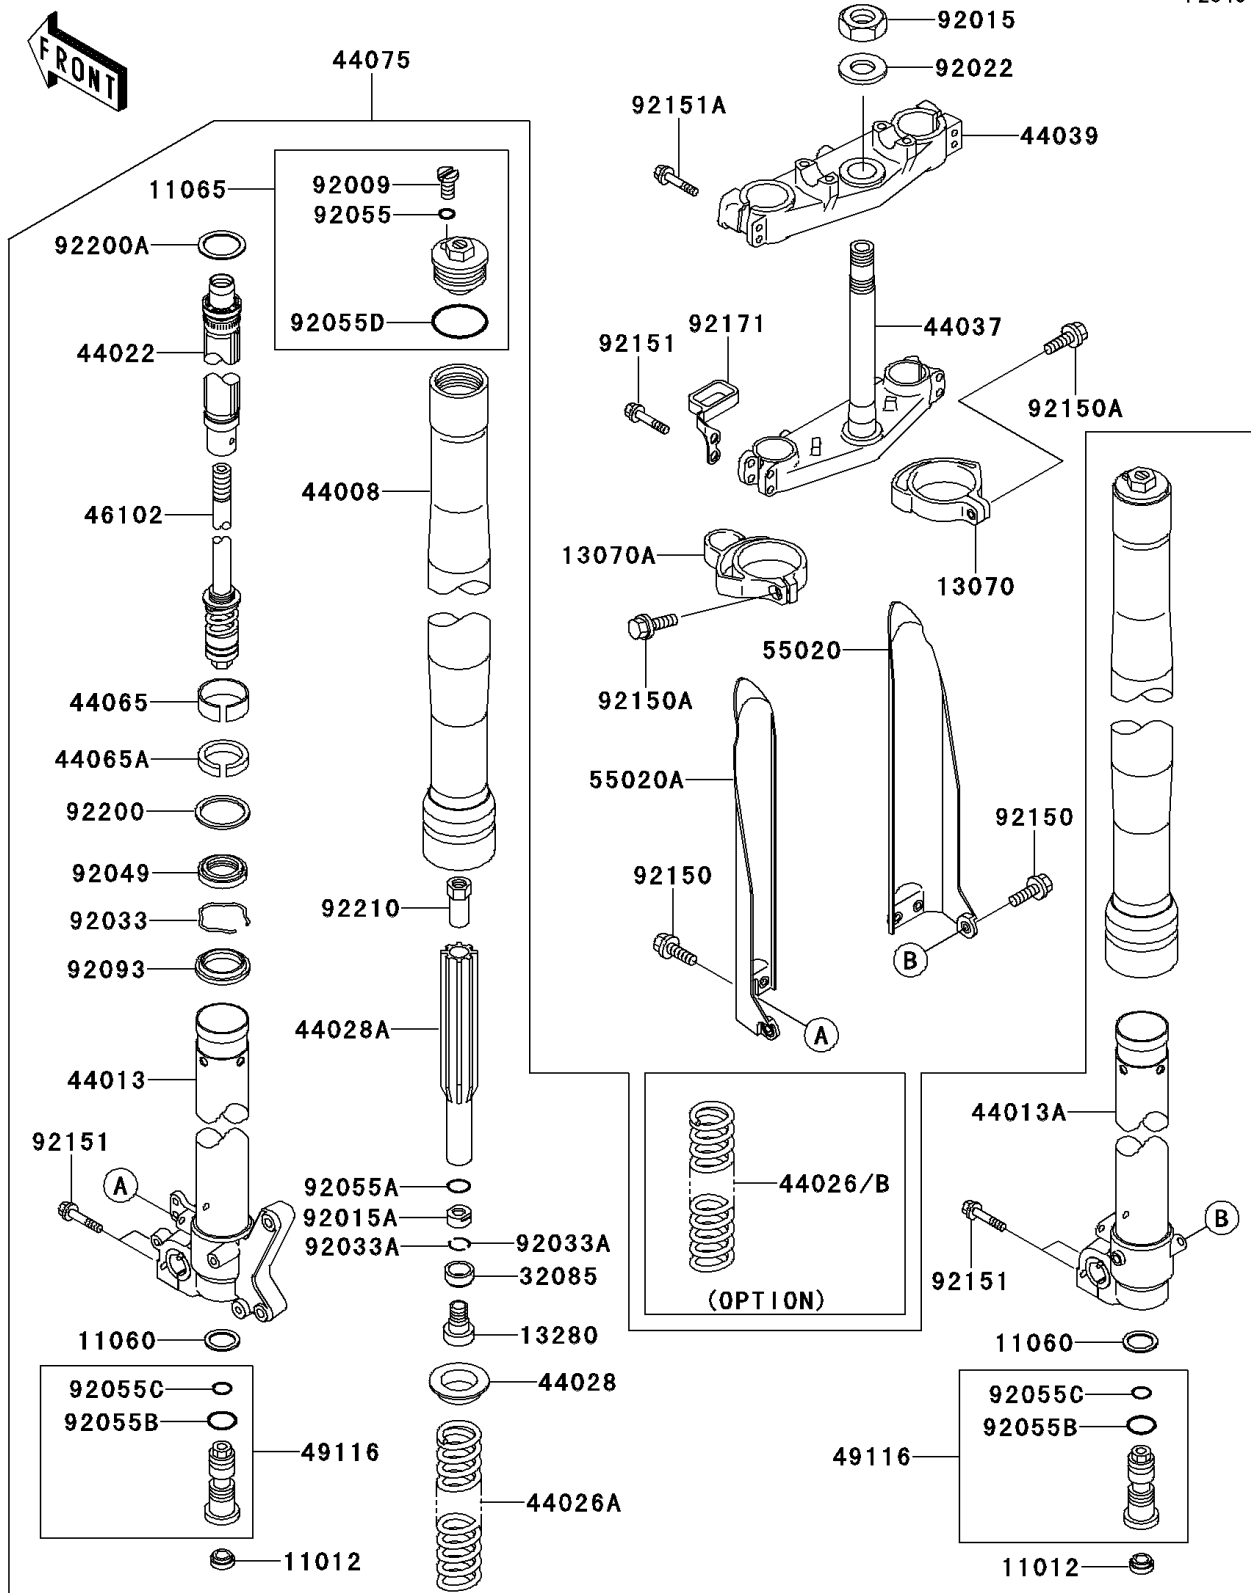

2001 KX125

PARTS DIAGRAM

Front Fork

F2340