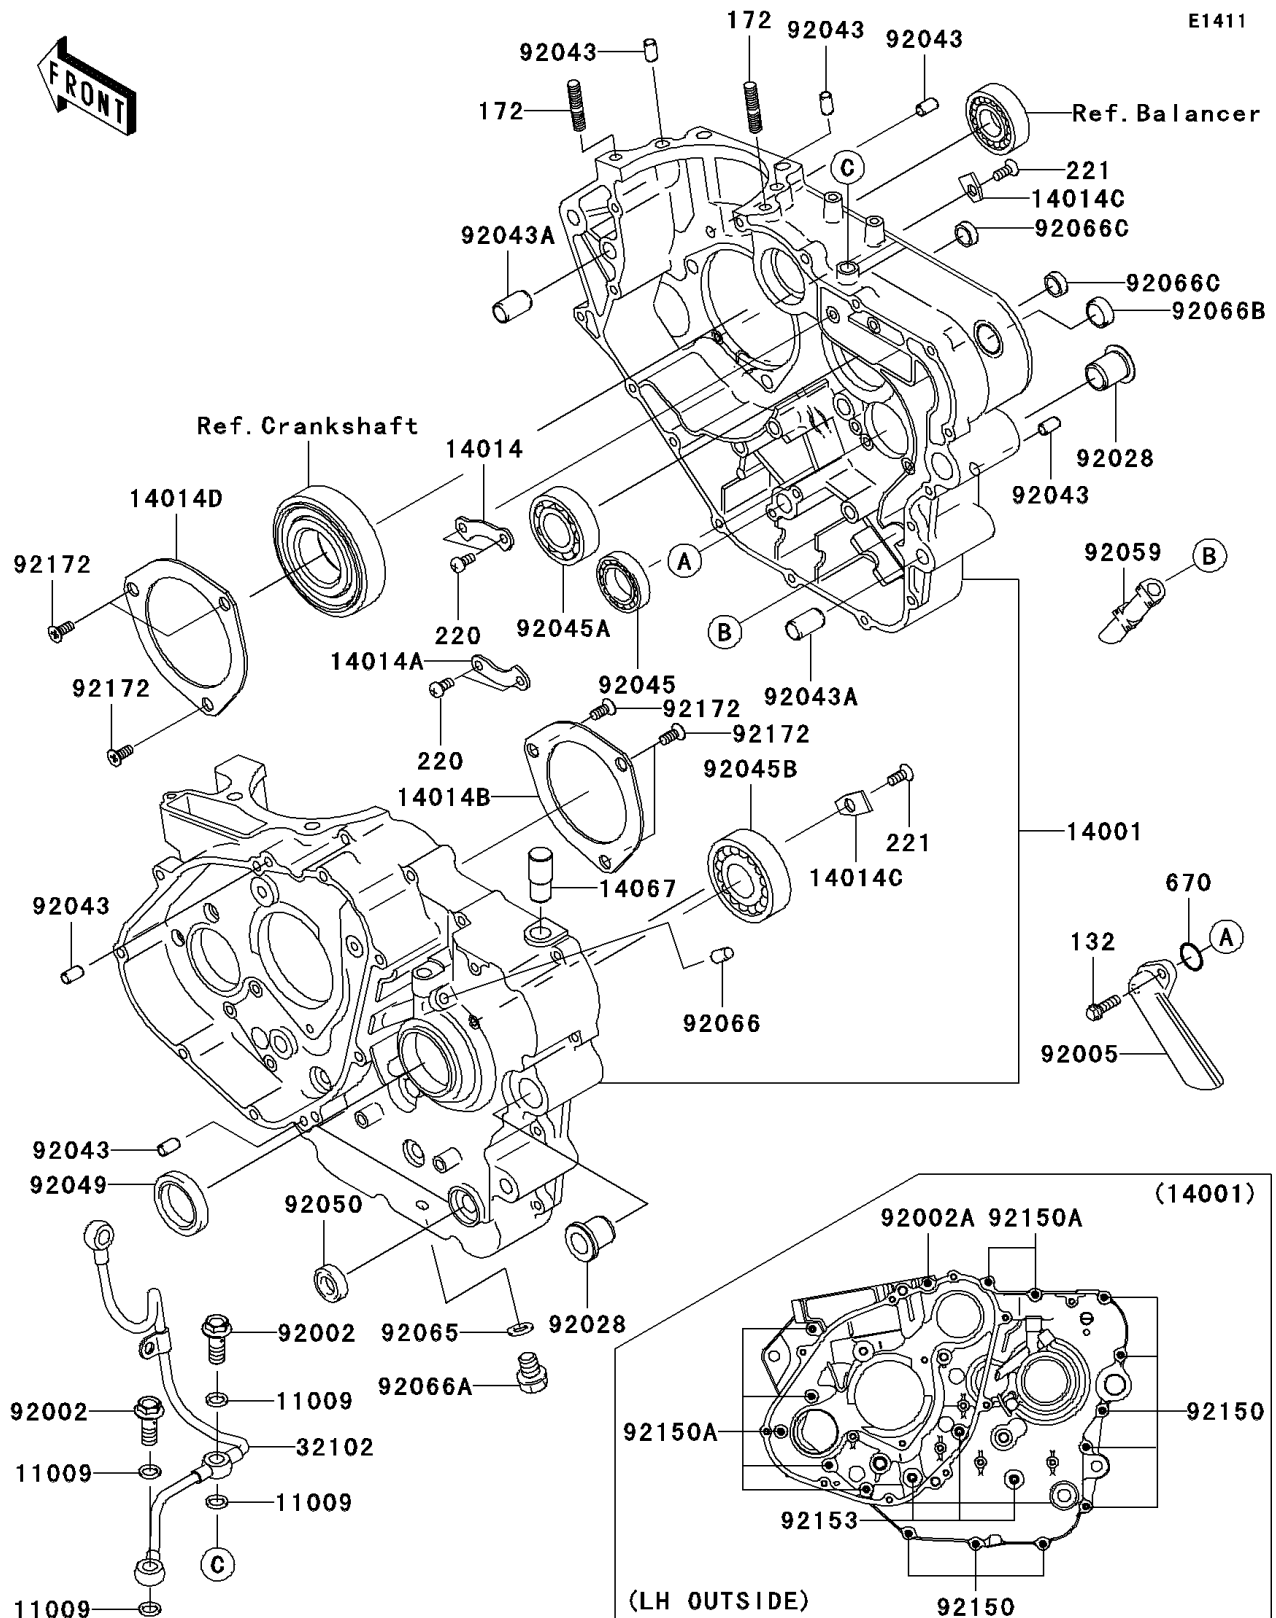

2009 KLR™ 650

PARTS DIAGRAM

Crankcase

2009 KLR™ 650

PARTS LIST

Crankcase

Kawasaki

Let the Good Times Roll®

ITEM NAME

PART NUMBER

QUANTITY
