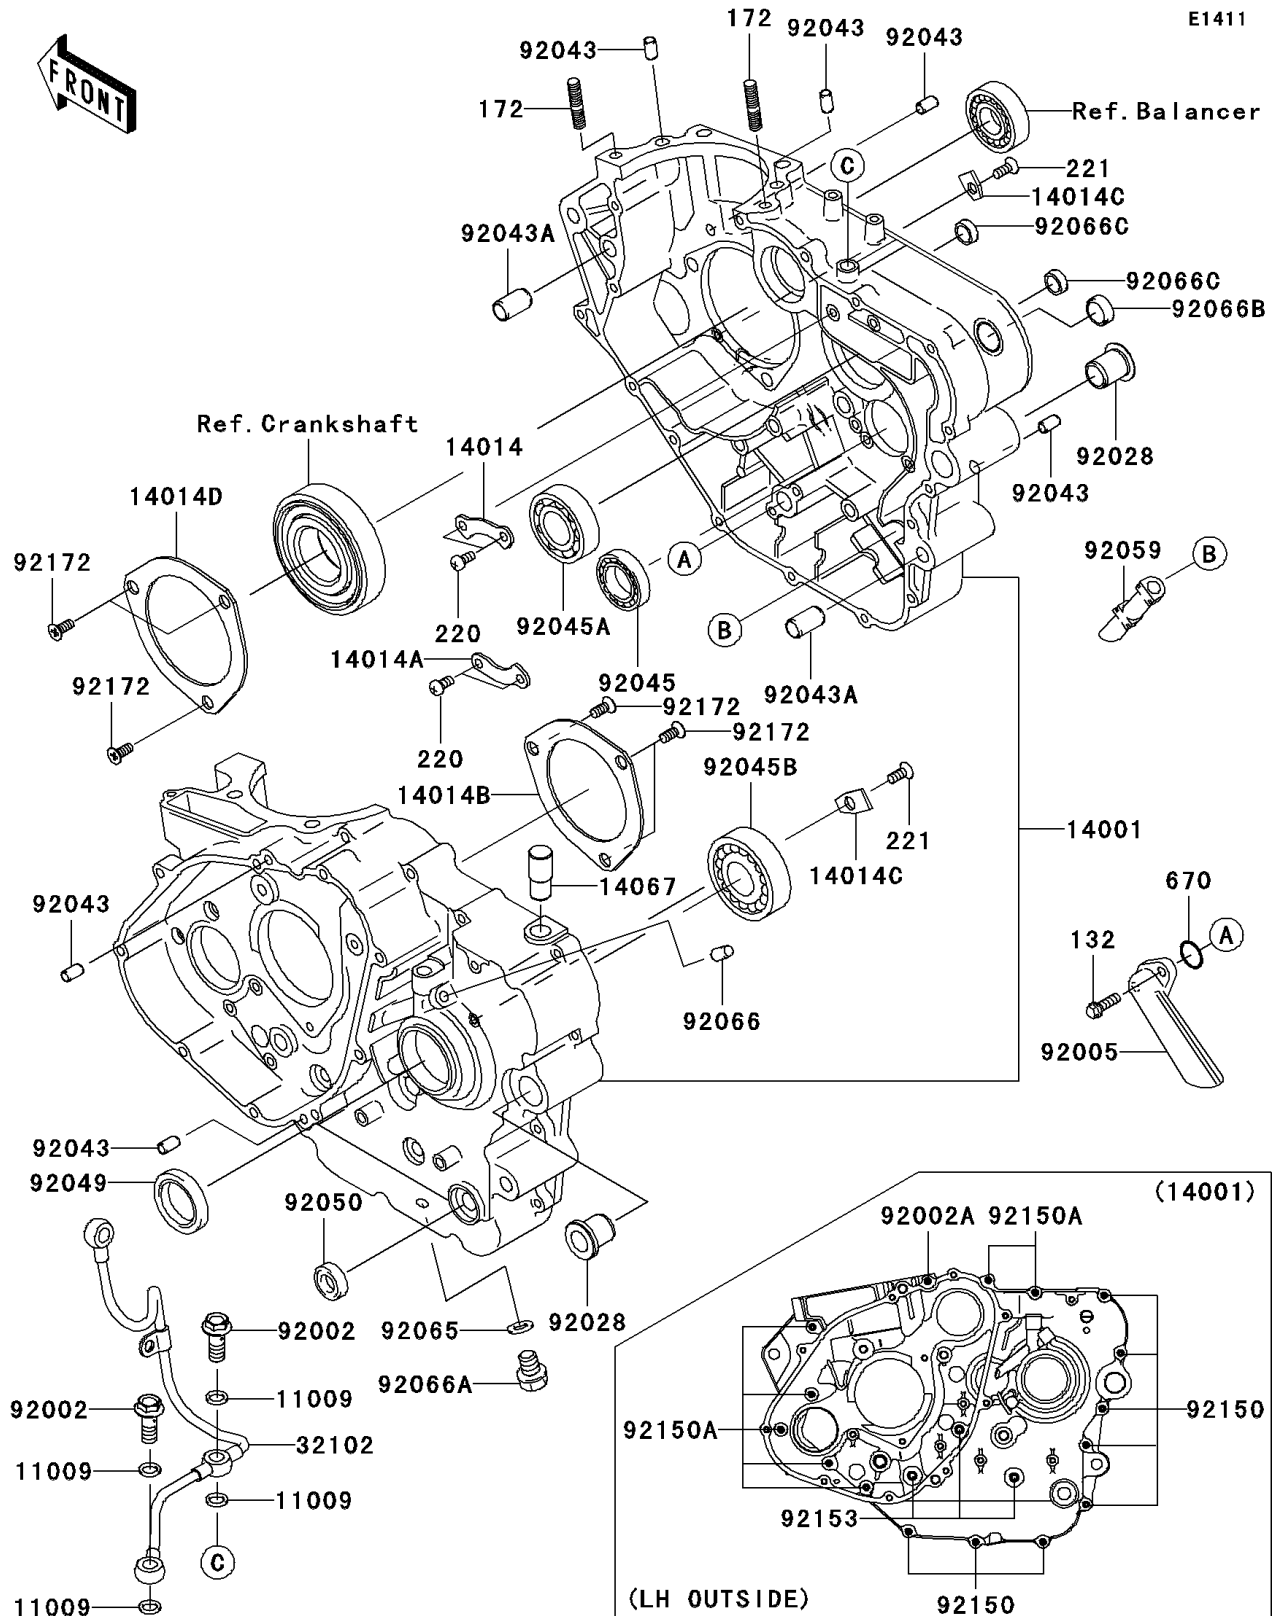

2009 KLR™ 650

PARTS DIAGRAM

Crankcase

2009 KLR™ 650

PARTS LIST

Crankcase

Kawasaki

Let the Good Times Roll®

ITEM NAME

PART NUMBER

QUANTITY
