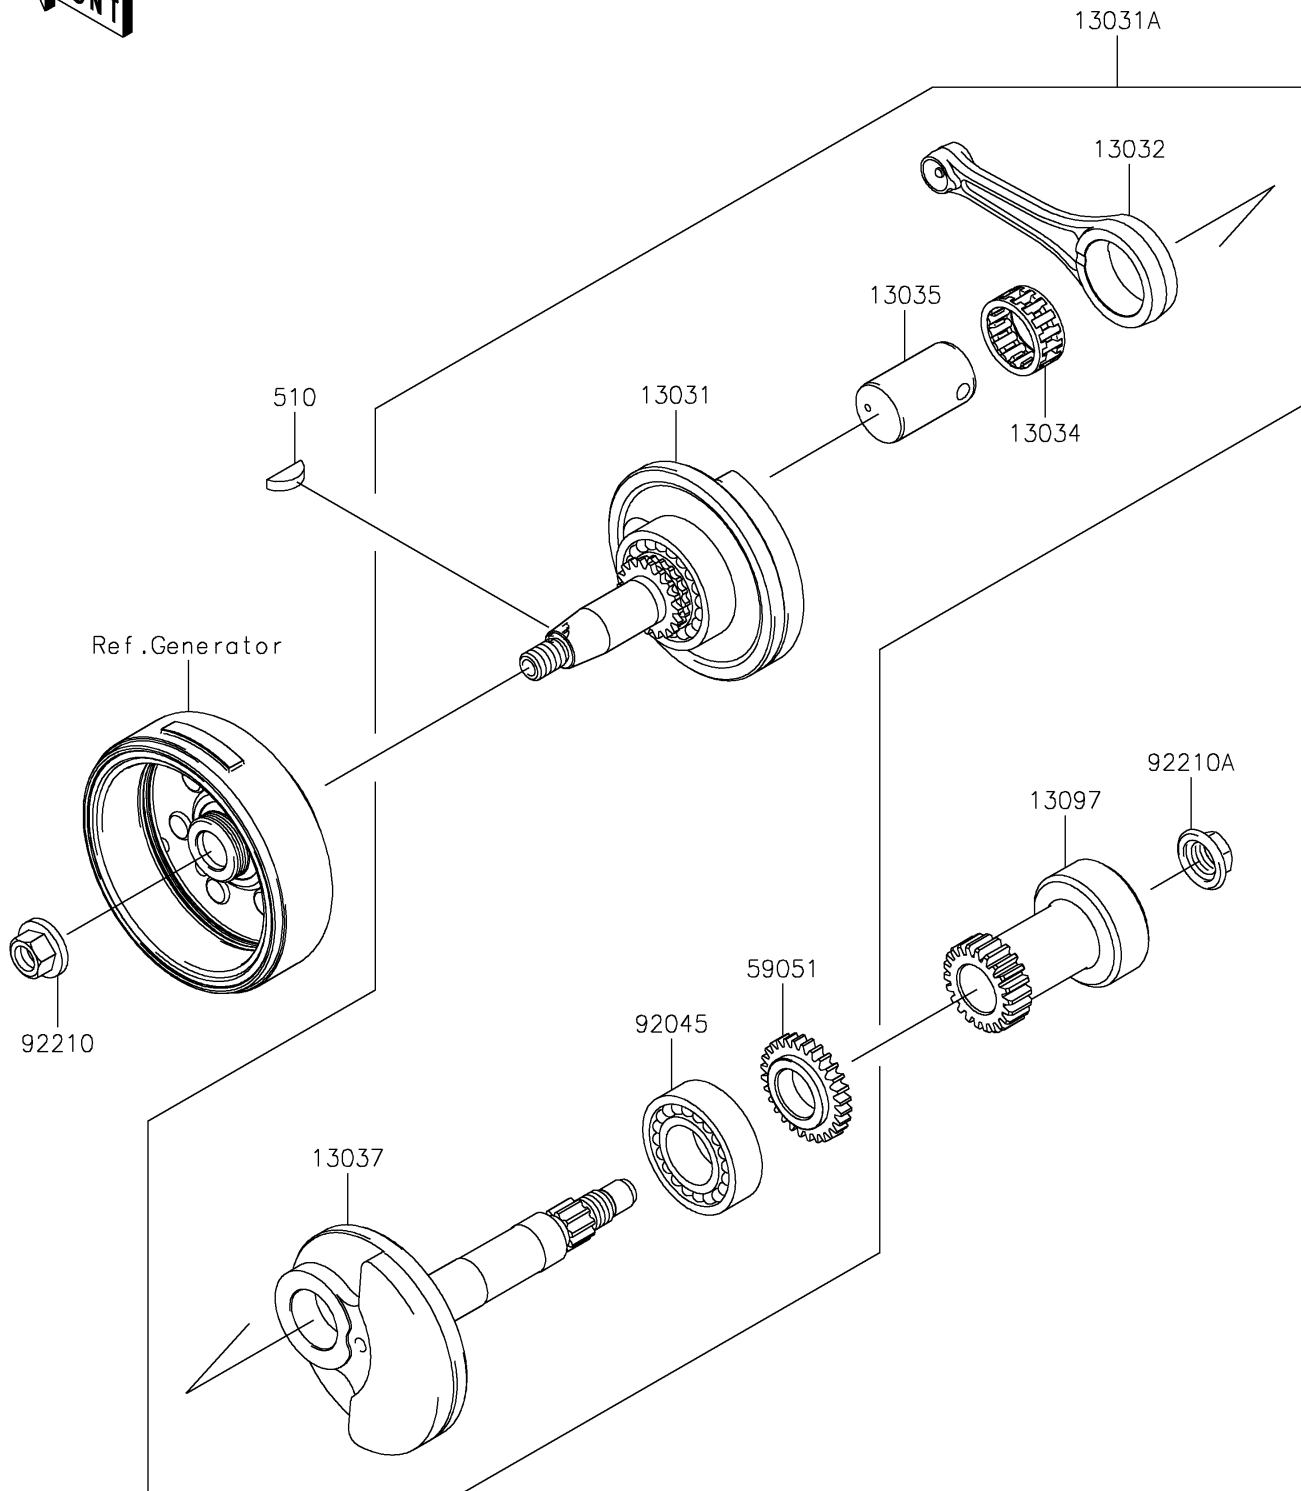

2021 KLX[®]110R L

PARTS DIAGRAM

Crankshaft

E1321

2021 KLX[®]110R L

PARTS LIST

Crankshaft

ITEM NAME	PART NUMBER	QUANTITY
CRANKSHAFT-COMP,LH (Ref # 13031)	13031-0791	1
CRANKSHAFT-COMP (Ref # 13031A)	13031-0862	1
ROD-CONNECTING (Ref # 13032)	13032-0749	1
BEARING-BIG END,KT 263314EGC06 (Ref # 13034)	13034-0010	1
PIN-CRANK (Ref # 13035)	13035-0030	1
CRANKSHAFT,RH (Ref # 13037)	13037-0128	1
GEAR-PRIMARY SPUR (Ref # 13097)	13097-0120	1
KEY-WOODRUFF (Ref # 510)	510A3200	1
GEAR-SPUR (Ref # 59051)	59051-1402	1
BEARING-BALL,TMB205CJR2C2 (Ref # 92045)	92045-0771	1
NUT,12MM (Ref # 92210)	92210-0176	1
NUT,14MM (Ref # 92210A)	92210-1374	1