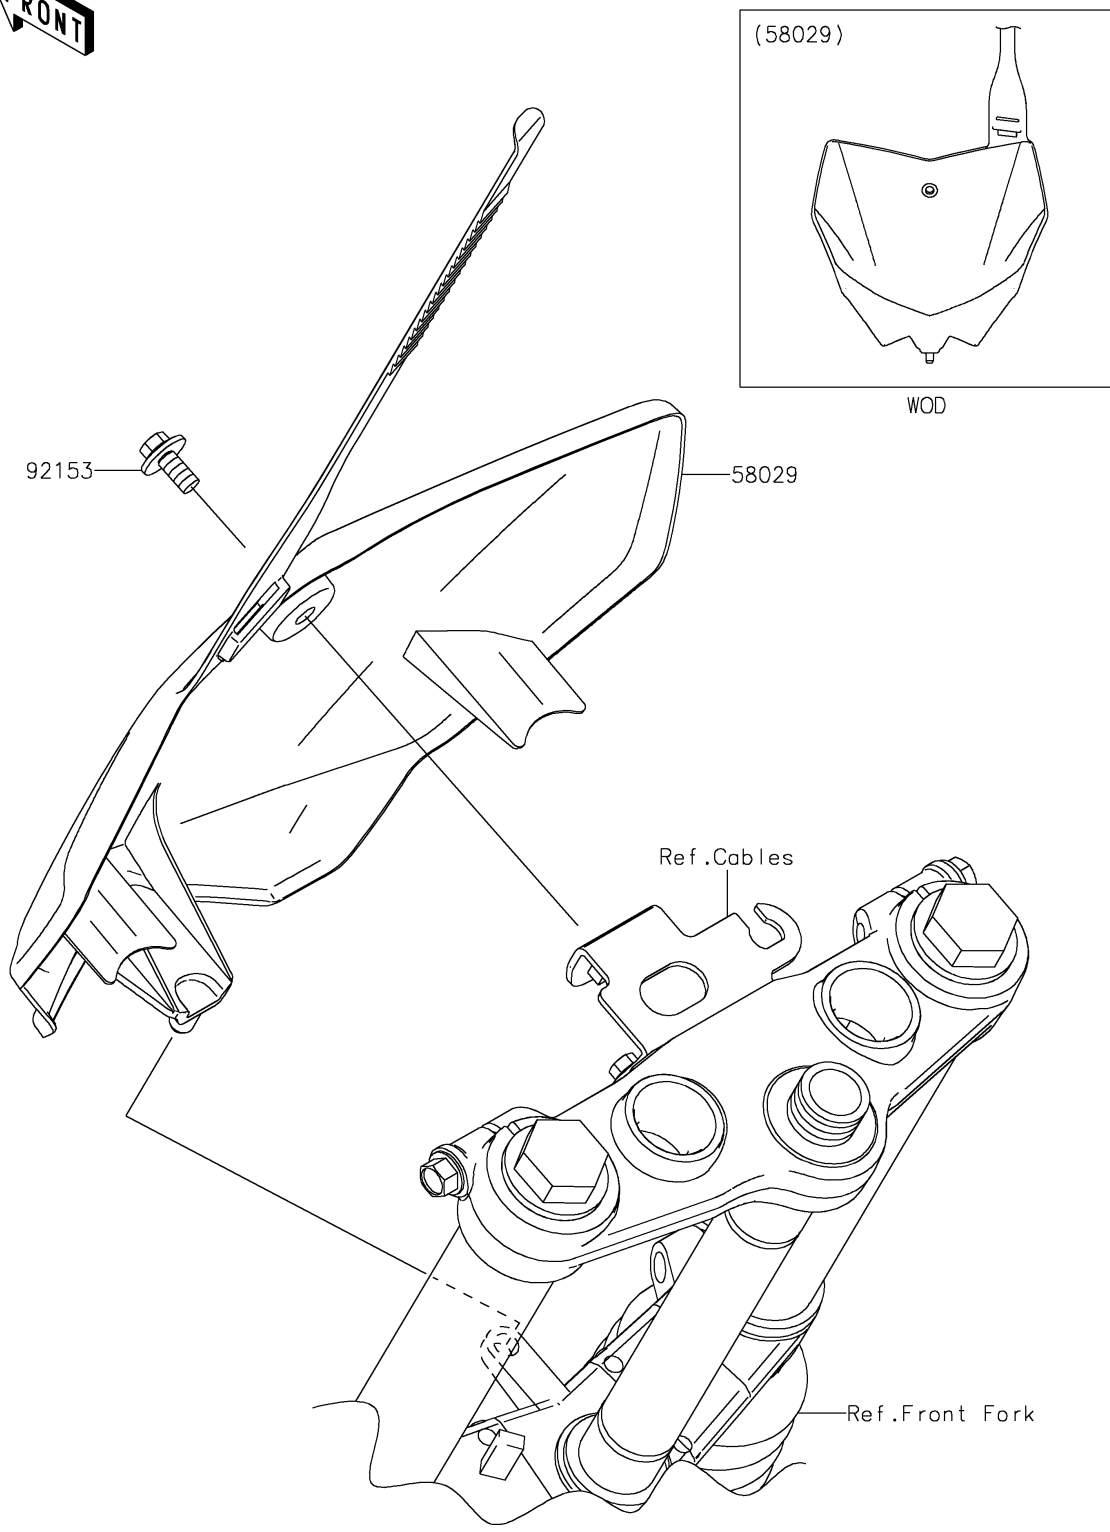

2021 KLX[®]140R F

PARTS DIAGRAM

Accessory

F2910

2021 KLX[®]140R F

PARTS LIST

Accessory

ITEM NAME	PART NUMBER	QUANTITY
PLATE-NUMBER,B.WHITE (Ref # 58029)	58029-0005-266	1
BOLT,FLANGED,6X14 (Ref # 92153)	92153-0936	1