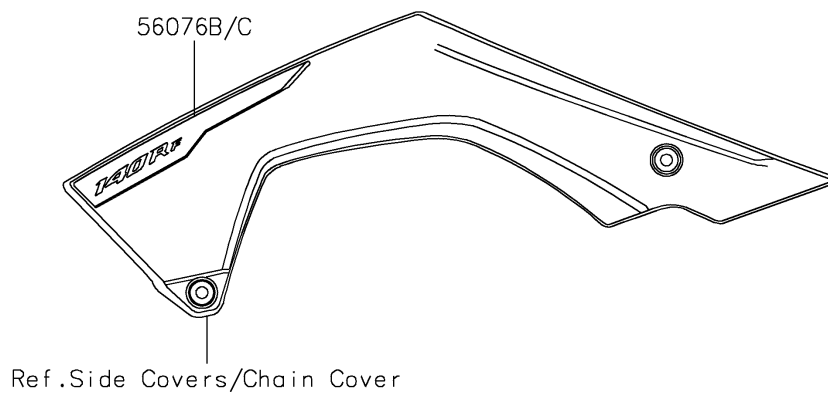

2021 KLX®140R F

PARTS DIAGRAM

Decals

F2861