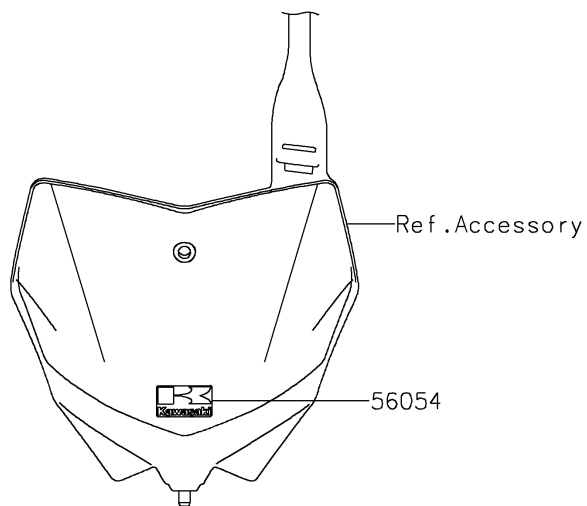

2021 KLX®140R F

PARTS DIAGRAM

Decals

F2861