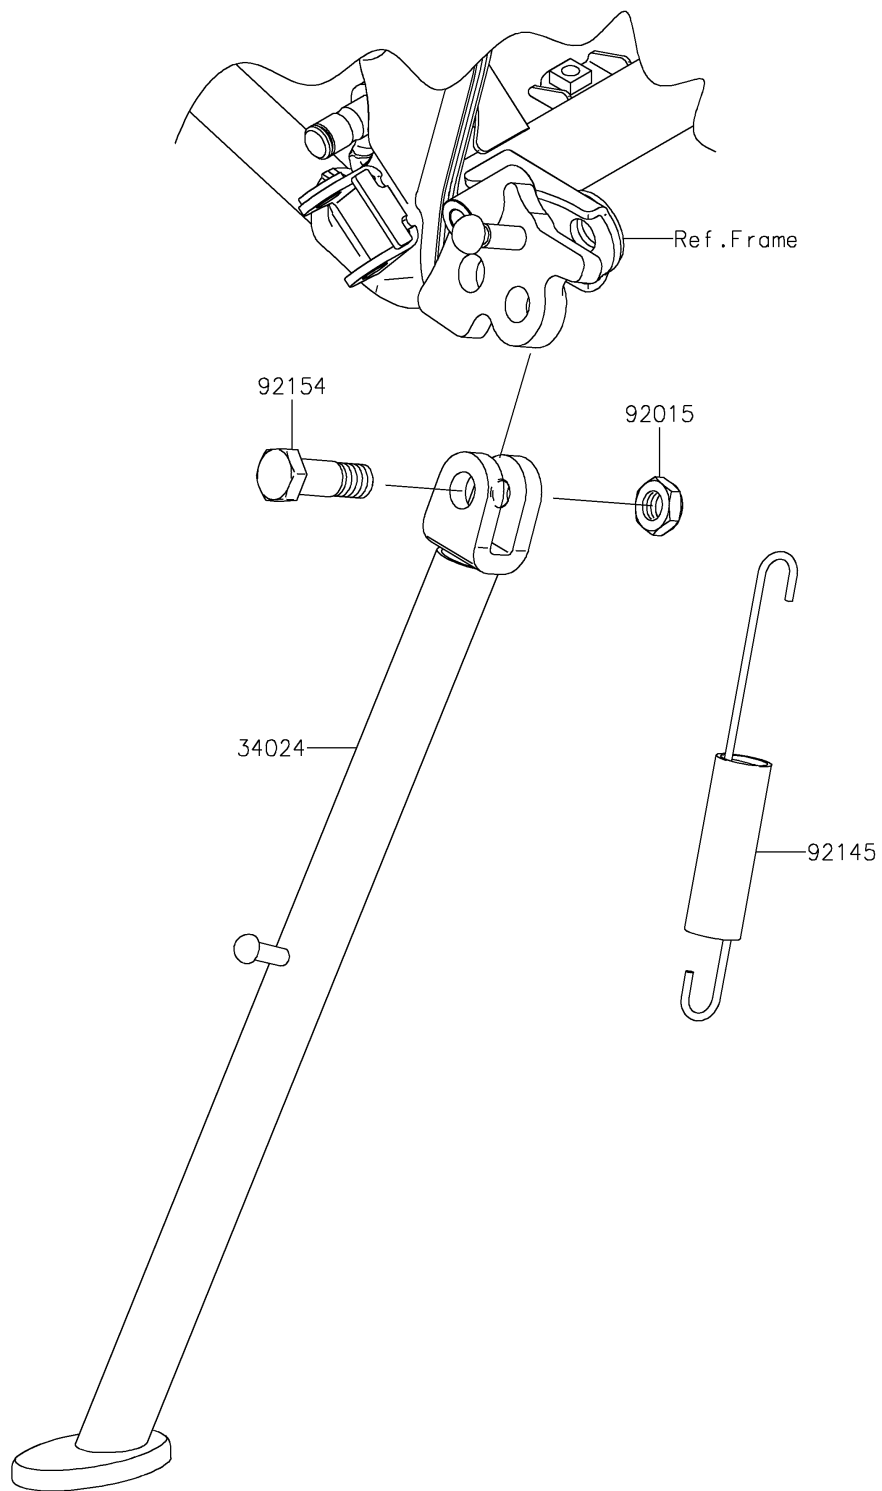

2021 KLX[®]140R F

PARTS DIAGRAM

Stand(s)

F2190

2021 KLX[®]140R F

PARTS LIST

Stand(s)

Kawasaki

Let the Good Times Roll[®]

ITEM NAME

PART NUMBER

QUANTITY
