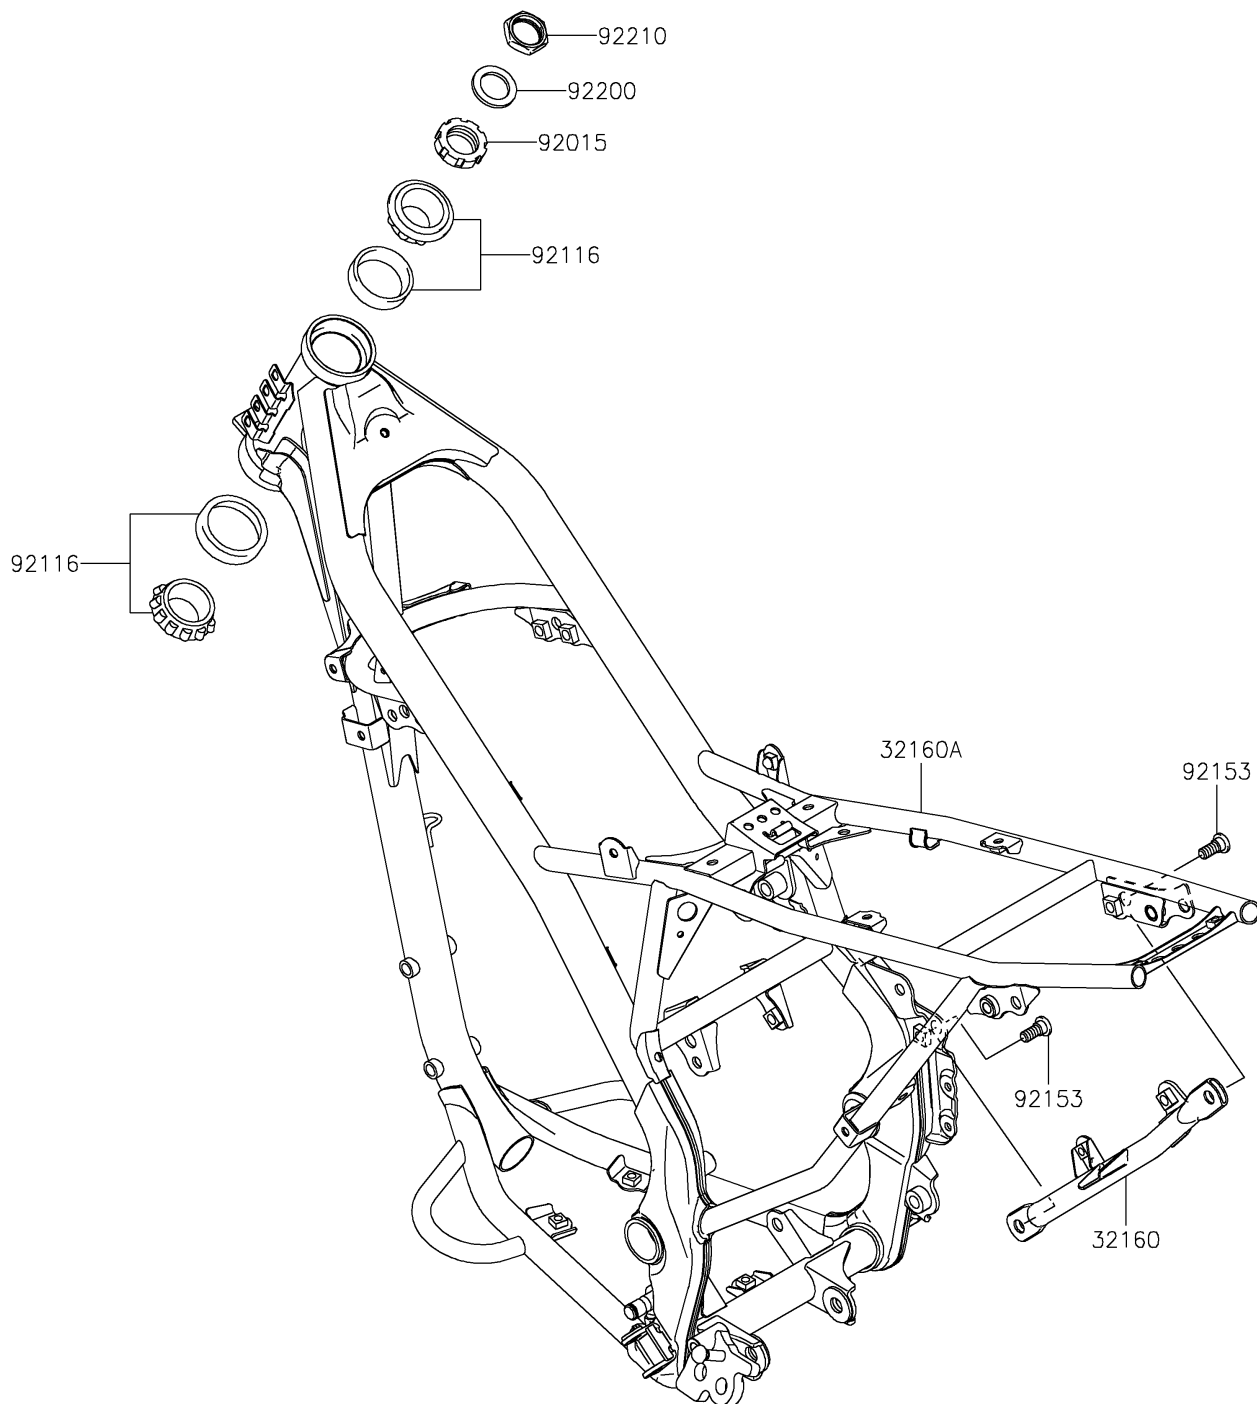

2021 KLX[®]140R F

PARTS DIAGRAM

Frame

Kawasaki

Let the Good Times Roll[®]

F2120

2021 KLX[®]140R F

PARTS LIST

Frame

ITEM NAME

PART NUMBER

QUANTITY
