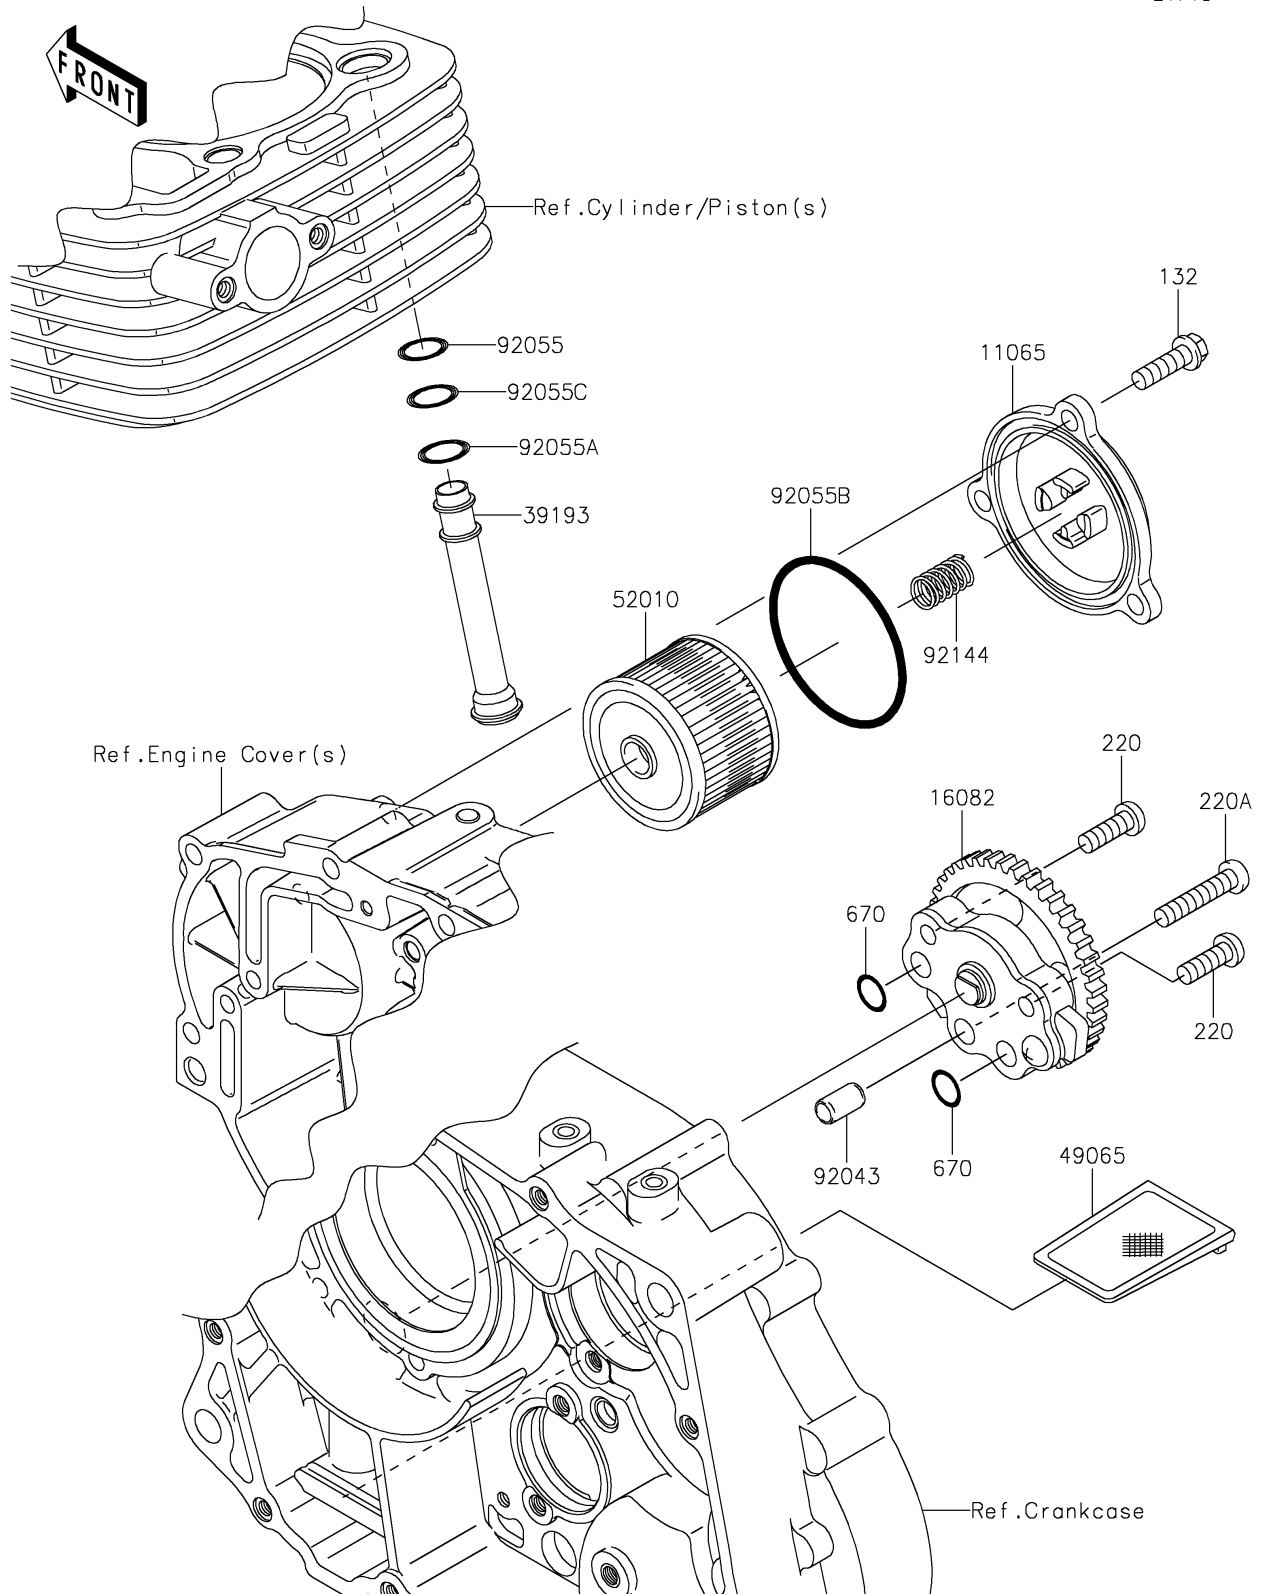

2021 KLX[®]140R F

PARTS DIAGRAM

Oil Pump

E1710

2021 KLX[®]140R F

PARTS LIST

Oil Pump

Kawasaki

Let the Good Times Roll[®]

ITEM NAME

PART NUMBER

QUANTITY
