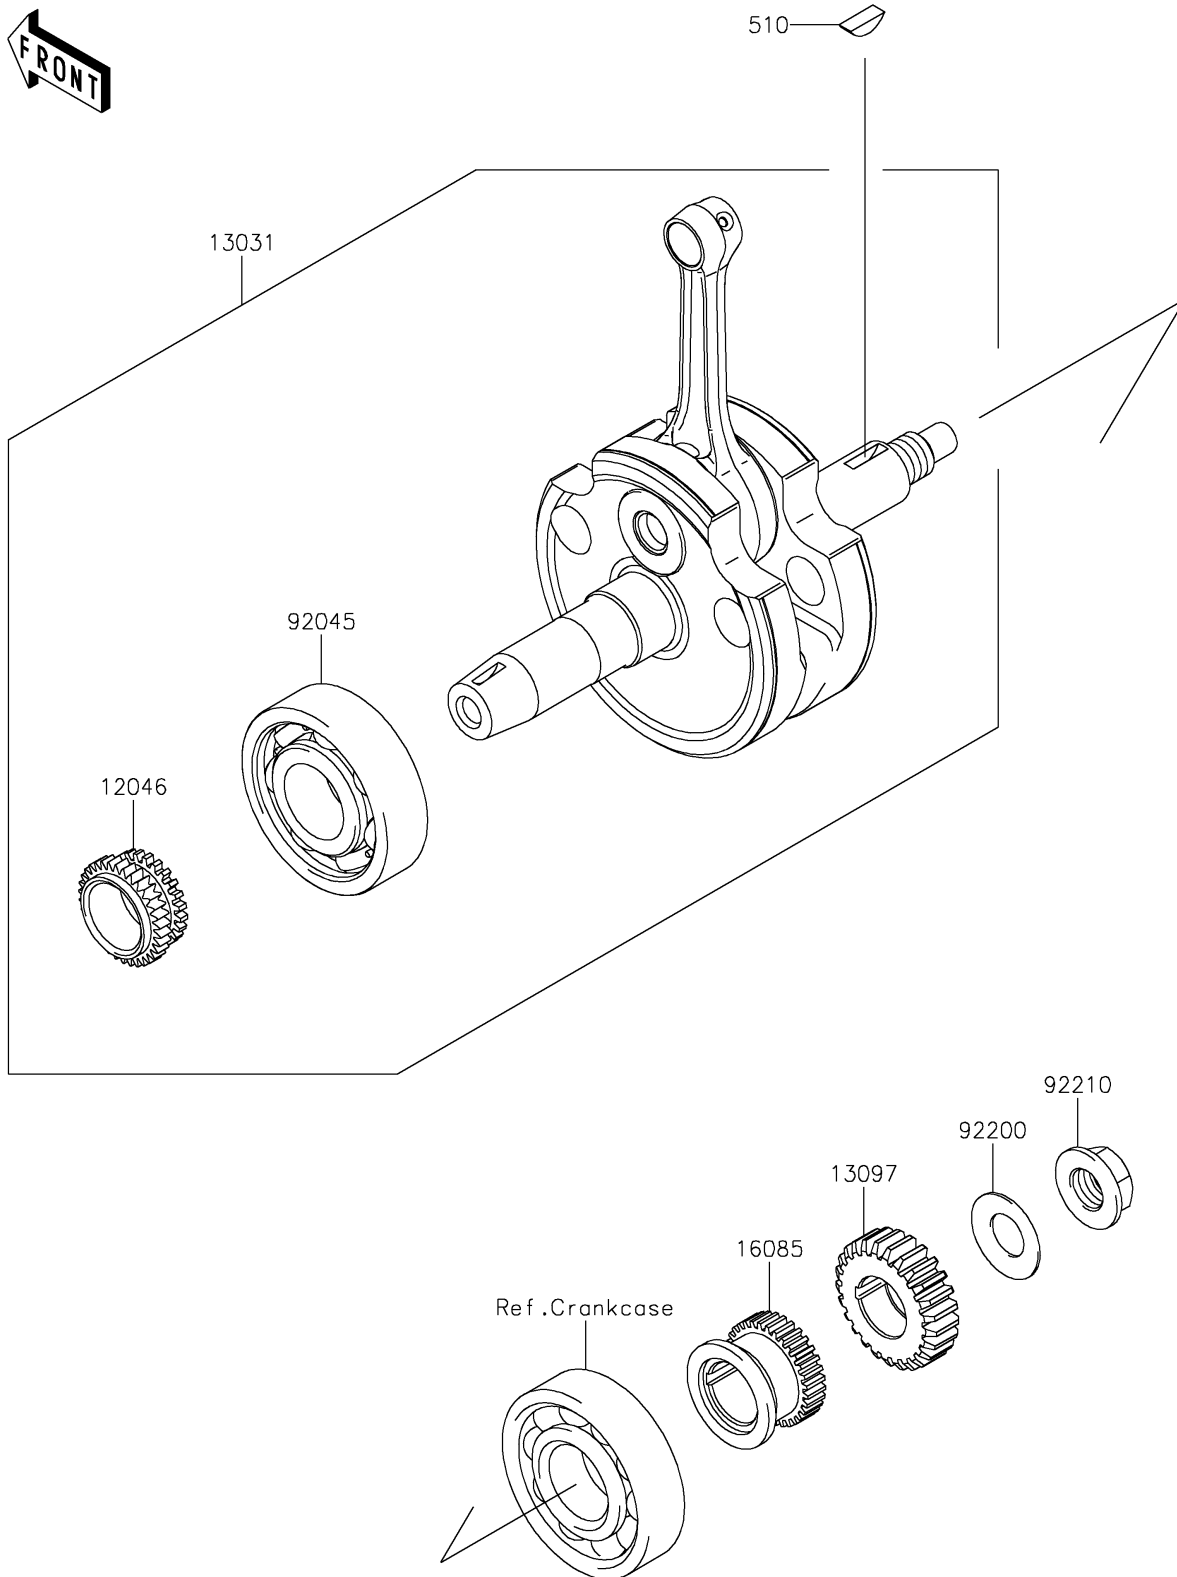

2021 KLX[®]140R F

PARTS DIAGRAM

Crankshaft

E1321

2021 KLX[®]140R F

PARTS LIST

Crankshaft

ITEM NAME

PART NUMBER

QUANTITY
