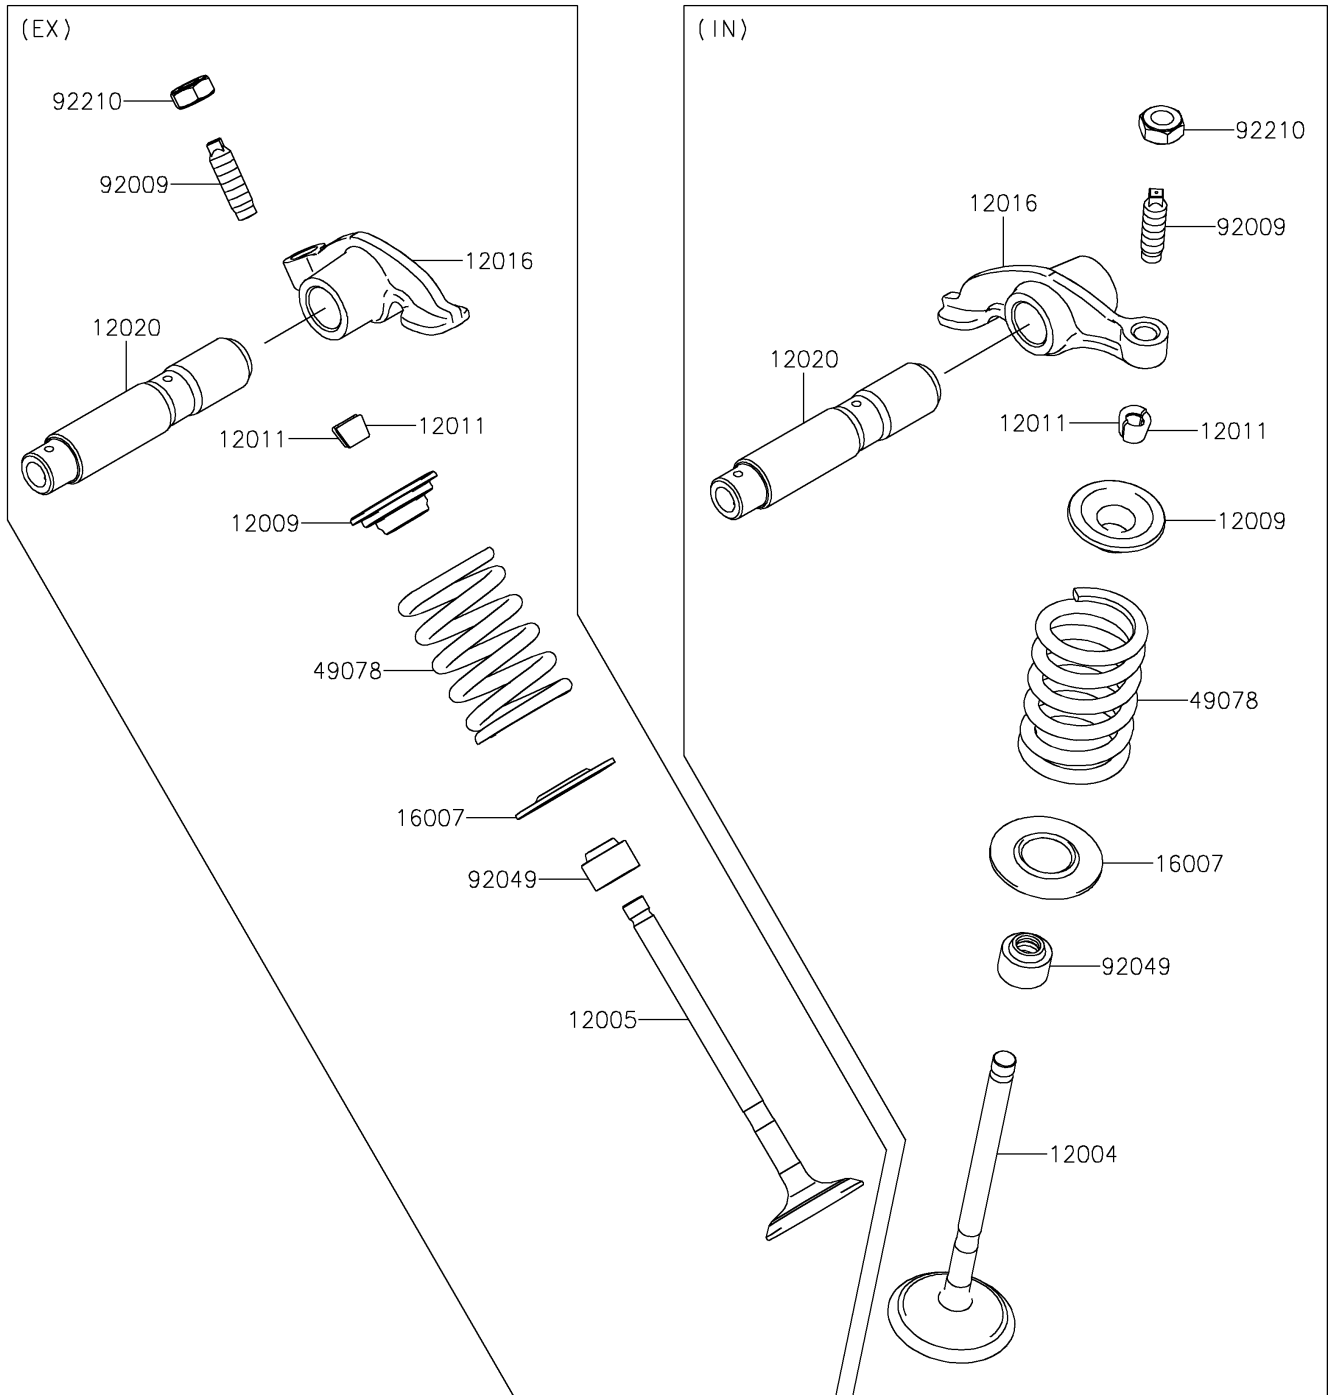

2021 KLX[®]140R F

PARTS DIAGRAM

Valve(s)

E1210

2021 KLX[®]140R F

PARTS LIST

Valve(s)

ITEM NAME	PART NUMBER	QUANTITY
VALVE-INTAKE (Ref # 12004)	12004-0049	1
VALVE-EXHAUST (Ref # 12005)	12005-0725	1
RETAINER-VALVE SPRING (Ref # 12009)	12009-0018	2
COLLET (Ref # 12011)	12011-1051	4
ARM-ROCKER (Ref # 12016)	12016-0725	2
SHAFT-ROCKER (Ref # 12020)	12020-0007	2
SEAT-SPRING (Ref # 16007)	16007-1223	2
SPRING-ENGINE VALVE (Ref # 49078)	49078-0064	2
SCREW,VALVE ADJUST (Ref # 92009)	92009-1109	2
SEAL-OIL (Ref # 92049)	92049-0139	2
NUT,VALVE ADJUST LOCK (Ref # 92210)	92210-1491	2