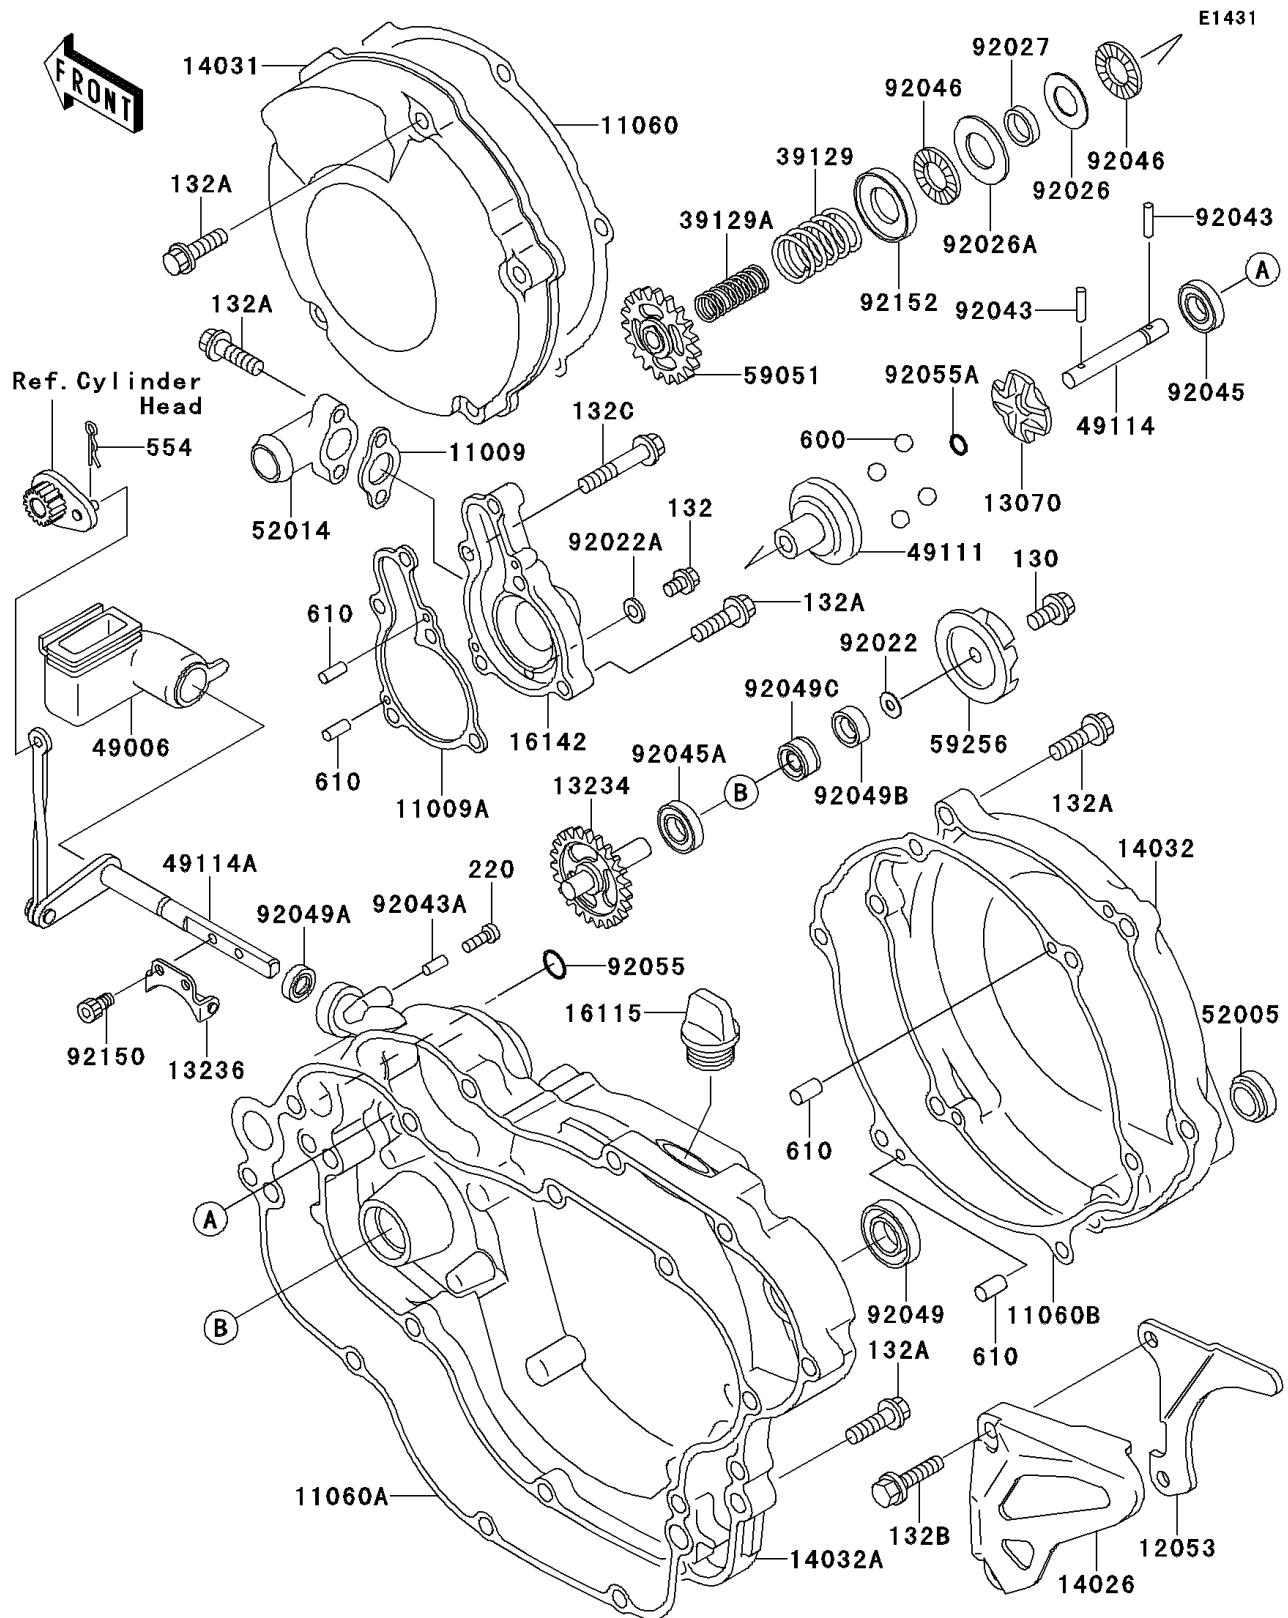

2001 KX125

PARTS DIAGRAM

Engine Cover(s)

2001 KX125

PARTS LIST

Engine Cover(s)

ITEM NAME

PART NUMBER

QUANTITY
