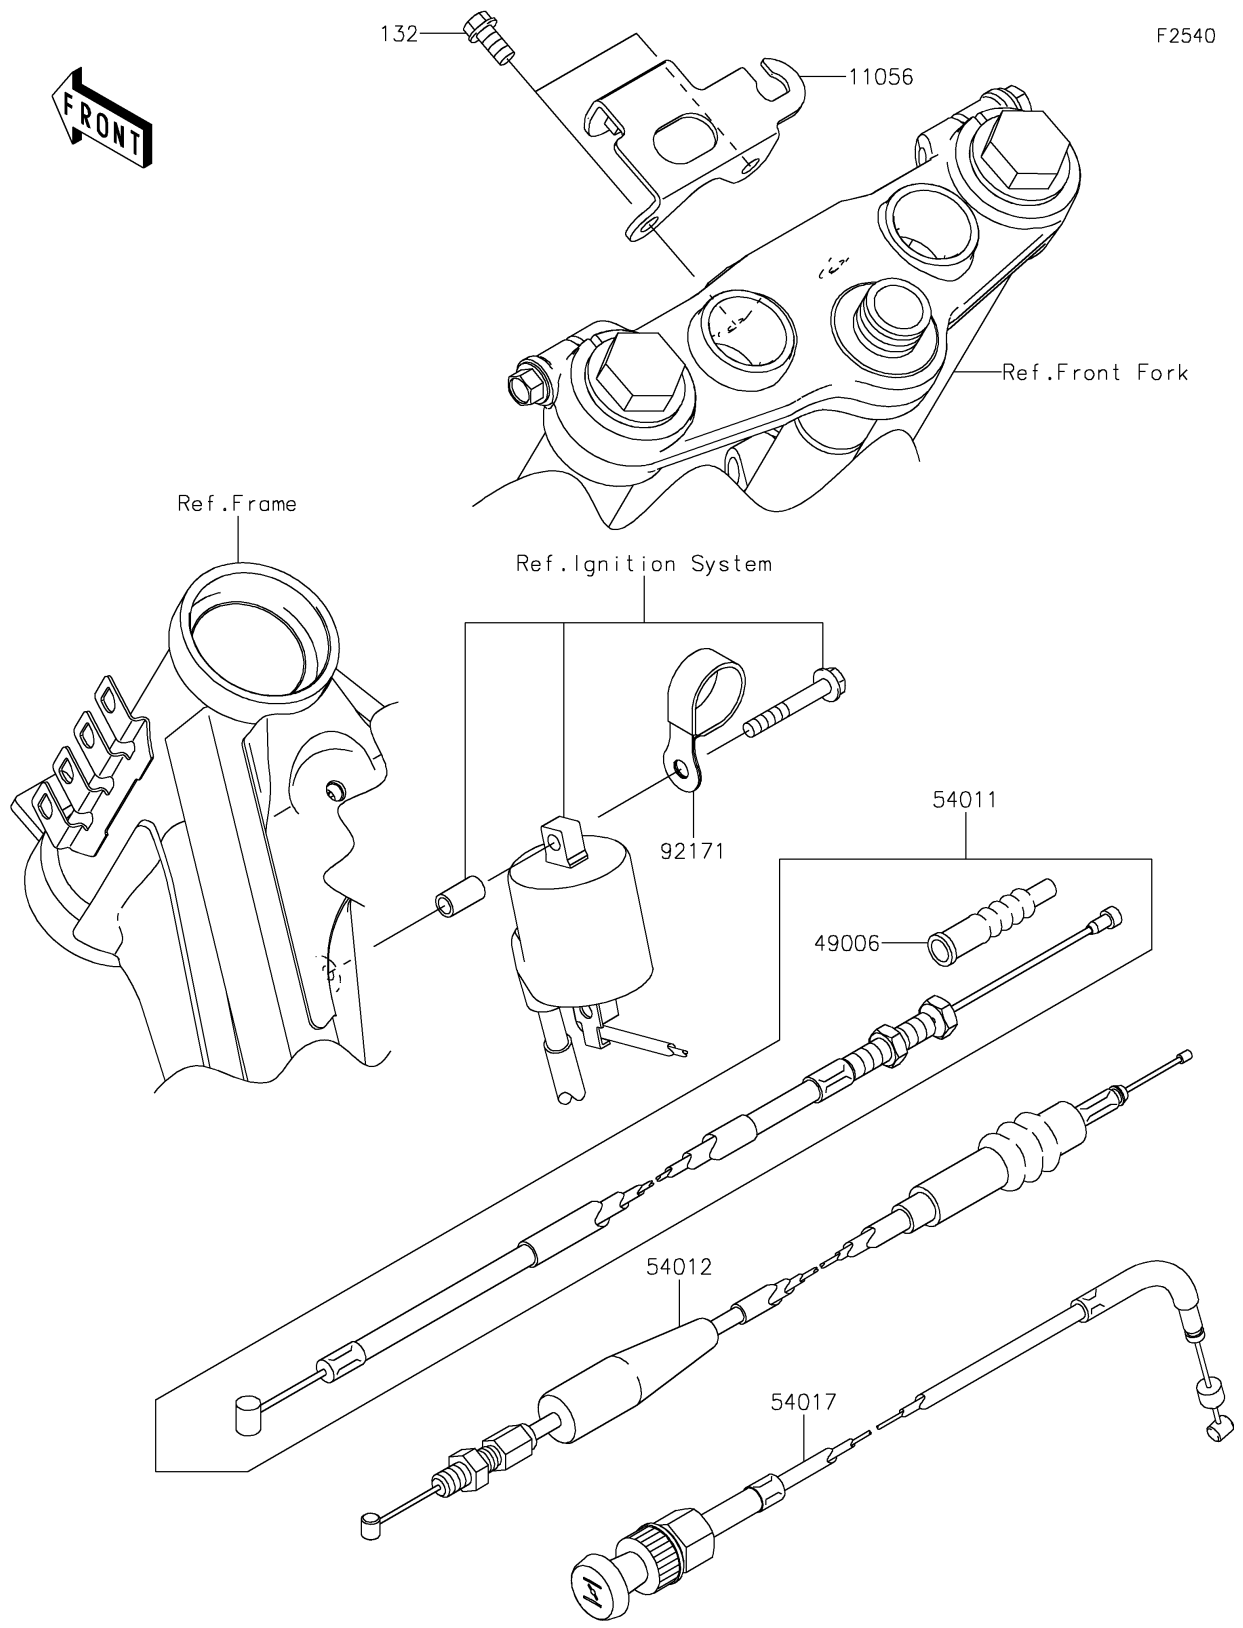

2021 KLX[®]140R

PARTS DIAGRAM

Cables

2021 KLX[®]140R

PARTS LIST

Cables

ITEM NAME	PART NUMBER	QUANTITY
BRACKET,NUMBER PLATE (Ref # 11056)	11056-0386	1
BOLT-FLANGED-SMALL,6X12 (Ref # 132)	132BA0612	2
BOOT,CLUTCH CABLE (Ref # 49006)	49006-8001	1
CABLE-CLUTCH (Ref # 54011)	54011-0573	1
CABLE-THROTTLE (Ref # 54012)	54012-0212	1
CABLE-STARTER (Ref # 54017)	54017-0038	1
CLAMP (Ref # 92171)	92171-1279	1