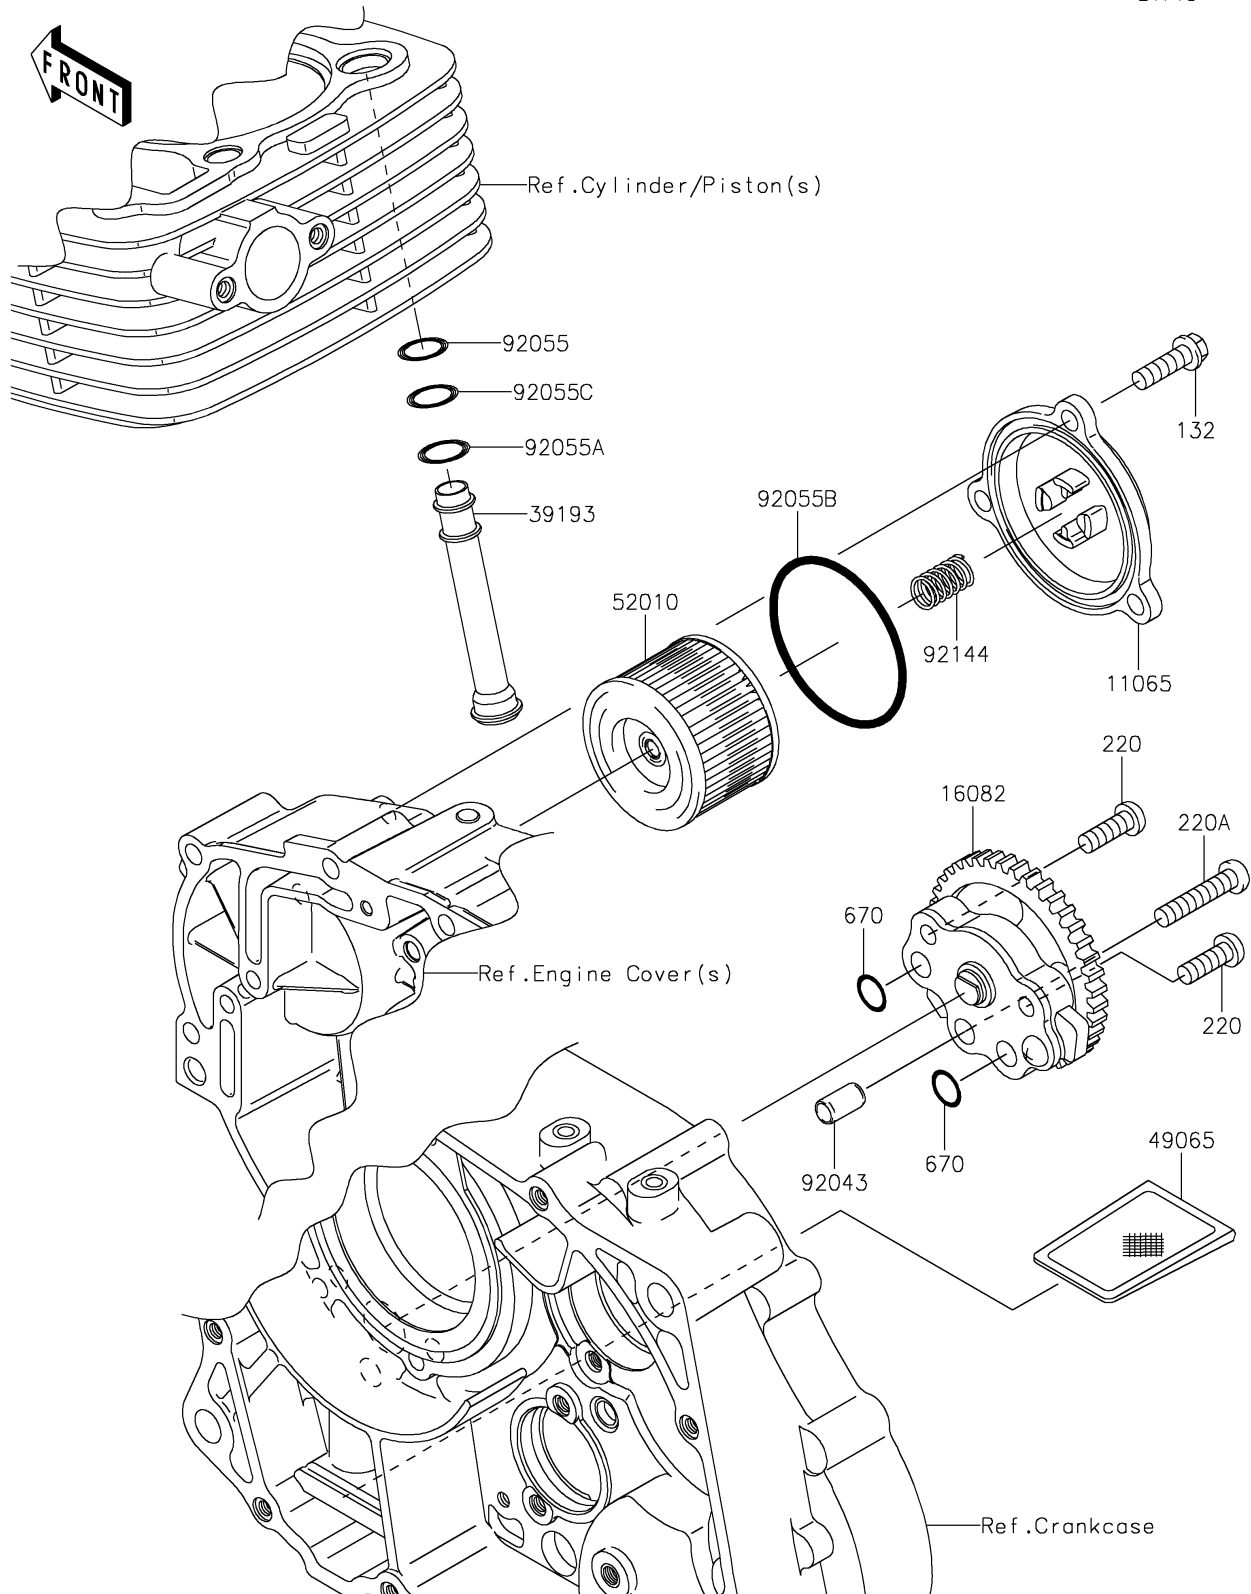

2021 KLX[®]140R

PARTS DIAGRAM

Oil Pump

E1710

2021 KLX[®]140R

PARTS LIST

Oil Pump

ITEM NAME

PART NUMBER

QUANTITY
