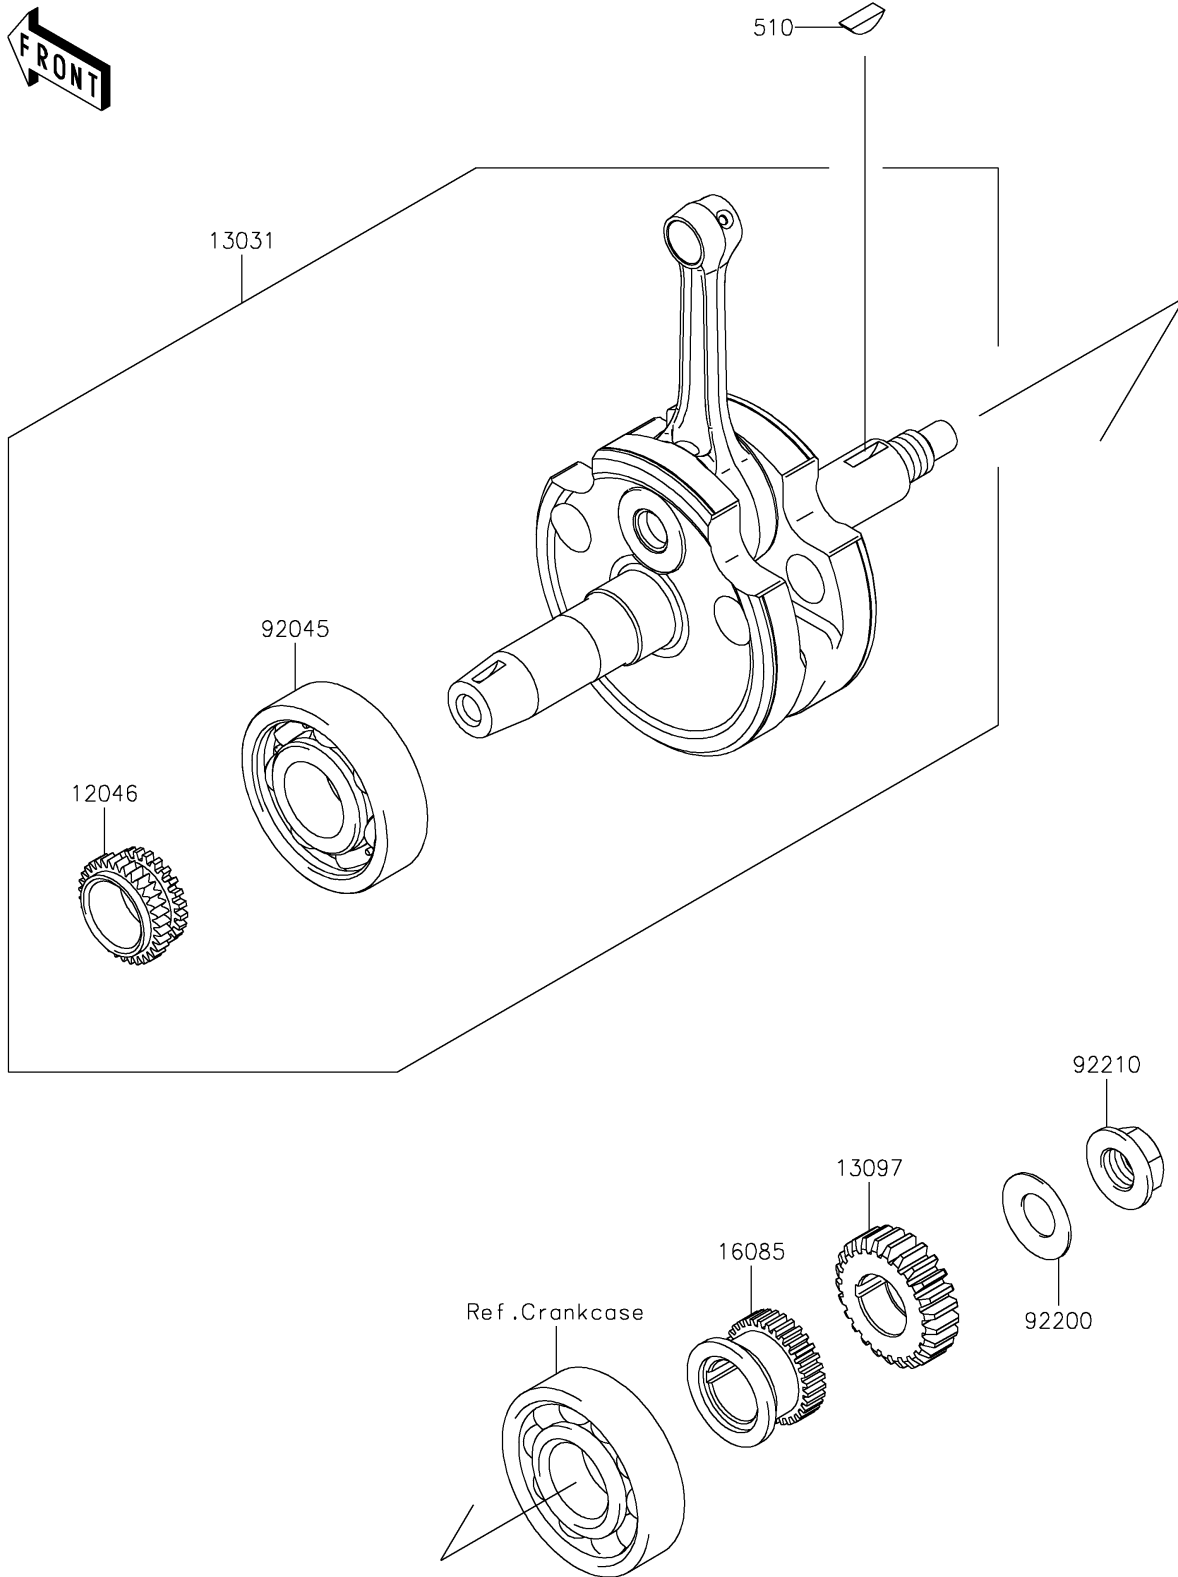

## PARTS DIAGRAM

### Crankshaft

E1321

## PARTS LIST

### Crankshaft

ITEM NAME	PART NUMBER	QUANTITY
SPROCKET,18T (Ref # 12046)	12046-0061	1
CRANKSHAFT-COMP (Ref # 13031)	13031-0865	1
GEAR-PRIMARY SPUR,25T (Ref # 13097)	13097-0559	1
GEAR,21T (Ref # 16085)	16085-0118	1
KEY-WOODRUFF (Ref # 510)	510A4200	1
BEARING-BALL,6305JR2C3 (Ref # 92045)	92045-1120	1
WASHER,14.2X28X1.5 (Ref # 92200)	92200-0217	1
NUT,14MM,LEFT HANDED (Ref # 92210)	92210-0600	1