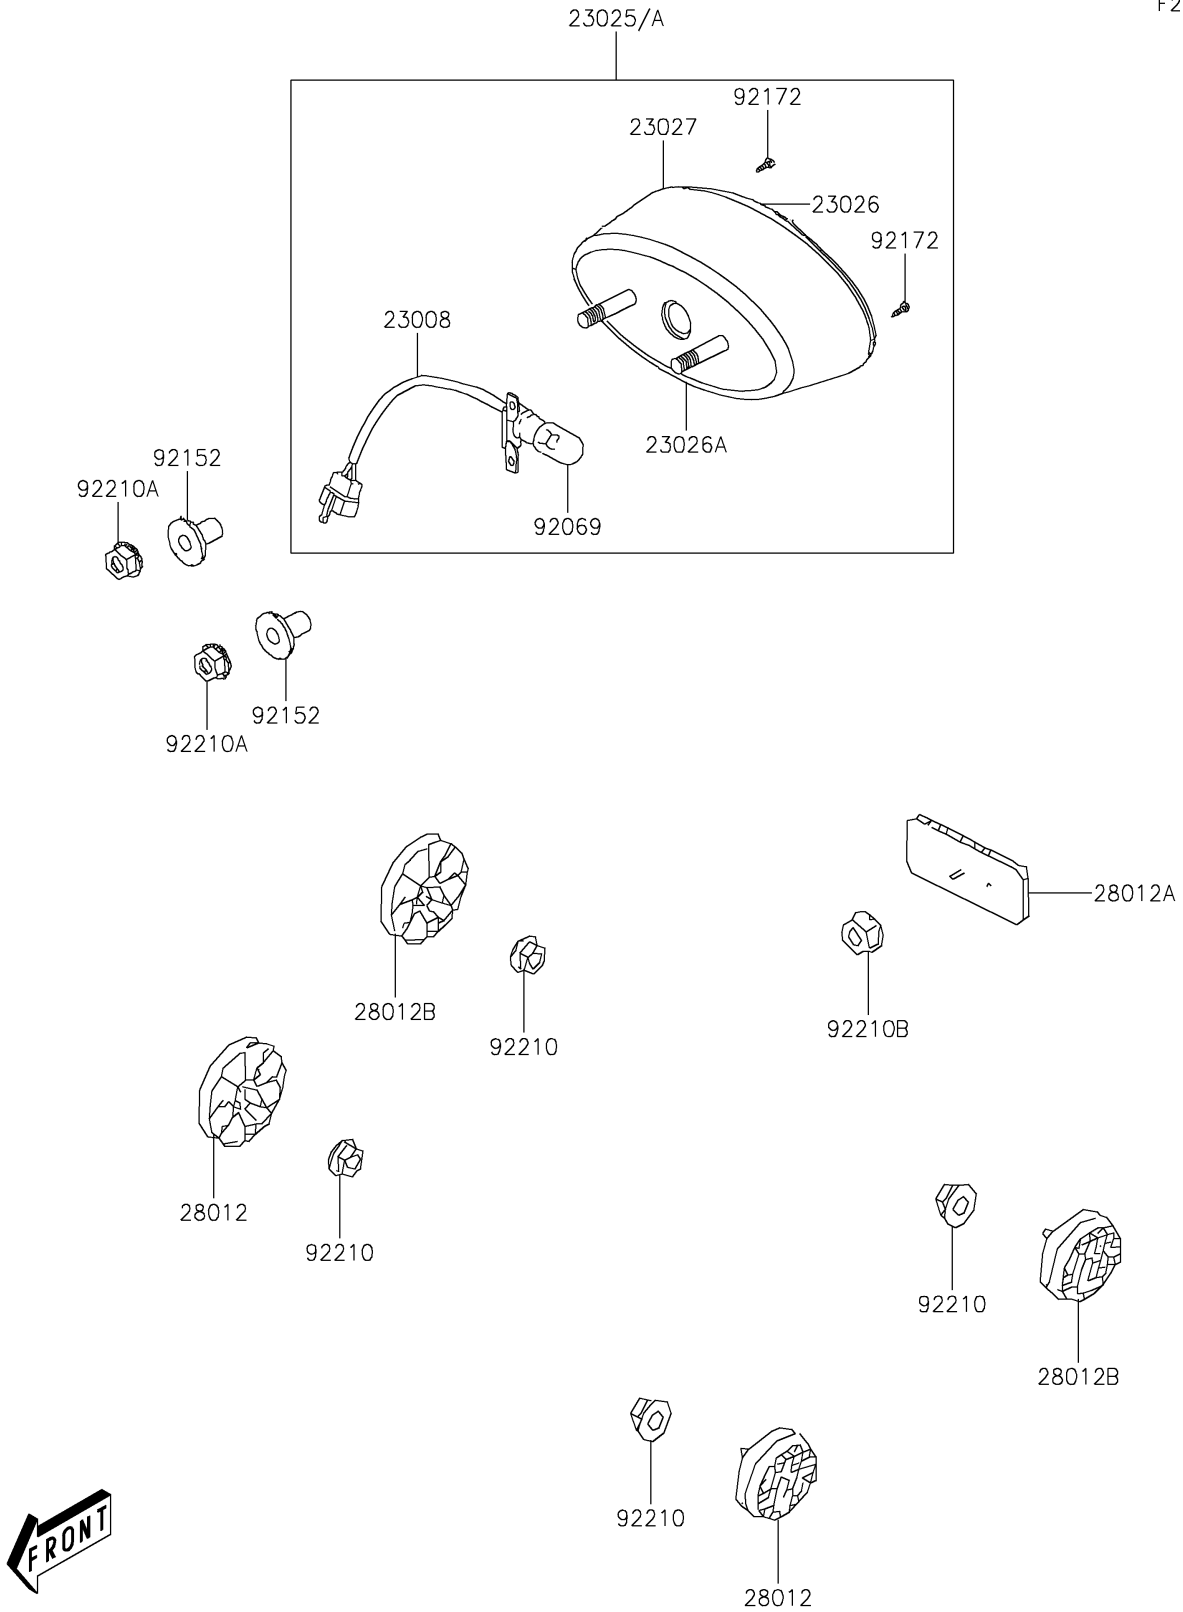

2017 KFX[®] 50

PARTS DIAGRAM

Taillight(s)

F2720

2017 KFX[®] 50

PARTS LIST

Taillight(s)

Kawasaki

Let the Good Times Roll[®]

ITEM NAME

PART NUMBER

QUANTITY
