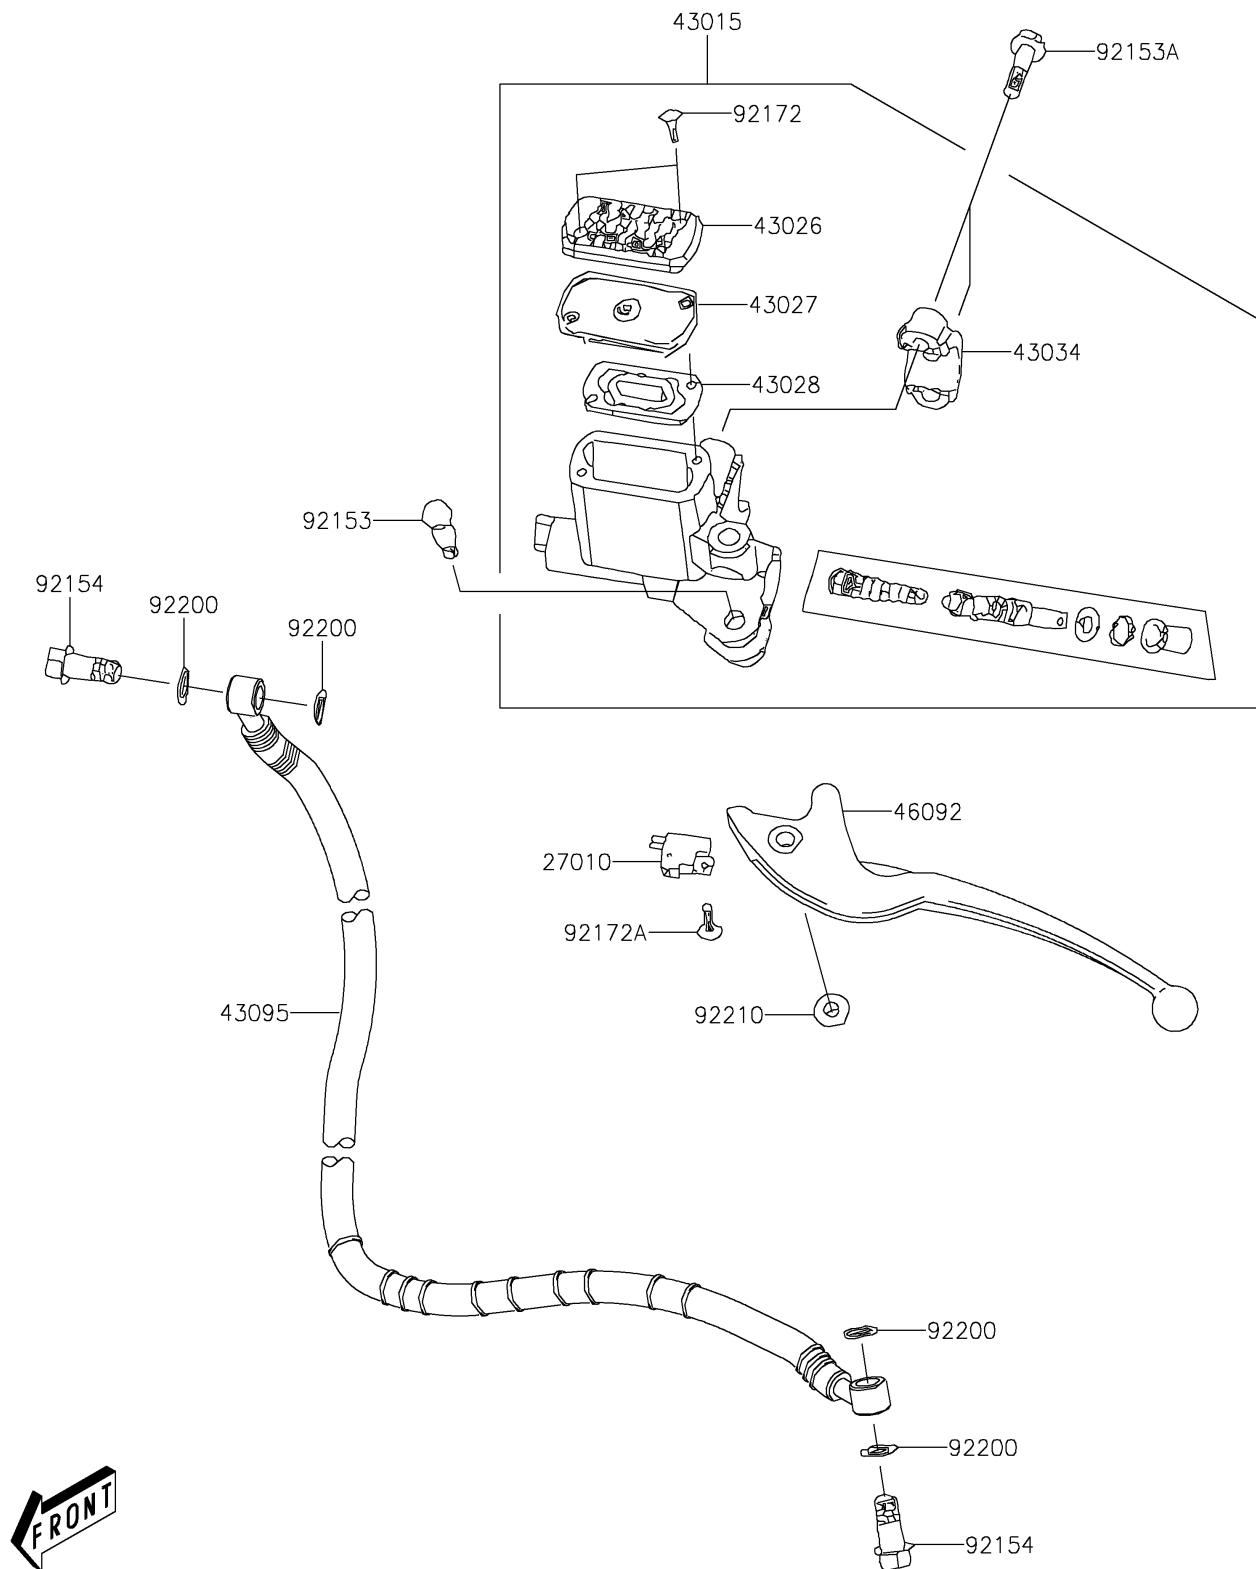

2017 KFX[®] 50

PARTS DIAGRAM

Front Master Cylinder

F2291

2017 KFX[®] 50

PARTS LIST

Front Master Cylinder

ITEM NAME

PART NUMBER

QUANTITY
