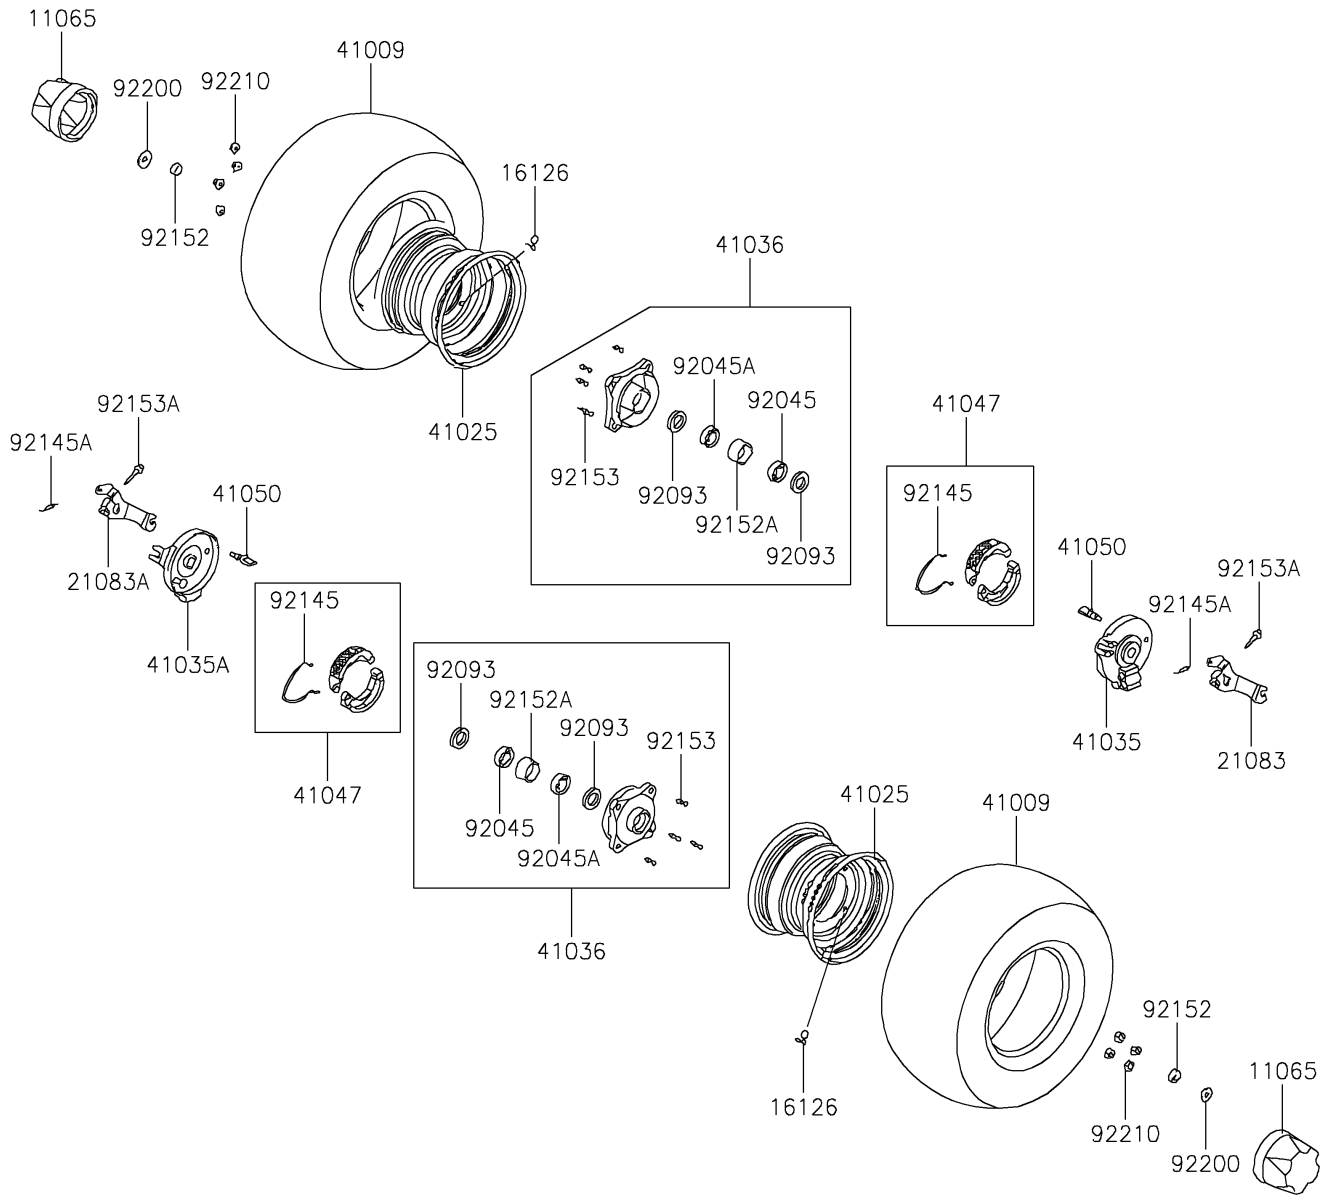

## PARTS DIAGRAM

### Front Hub

F2230

## PARTS LIST

### Front Hub

ITEM NAME	PART NUMBER	QUANTITY
CAP,WHEEL (Ref # 11065)	11065-Y002	2
VALVE,RIM (Ref # 16126)	16126-Y001	2
ARM,BRAKE,RH (Ref # 21083)	21083-Y001	1
ARM,BRAKE,LH (Ref # 21083A)	21083-Y002	1
TIRE (Ref # 41009)	41009-Y002	2
RIM,BLACK (Ref # 41025)	41025-Y002-935	2
PANEL-ASSY-BRAKE,FR,RH,SILVER (Ref # 41035)	41035-Y001-934	1
PANEL-ASSY-BRAKE,FR,LH,SILVER (Ref # 41035A)	41035-Y002-934	1
HUB-ASSY,FR,BLACK (Ref # 41036)	41036-Y002-935	2
SHOE-ASSY-BRAKE,FR (Ref # 41047)	41047-Y001	2
CAM-BRAKE (Ref # 41050)	41050-Y001	2
BEARING-BALL,6002 (Ref # 92045)	92045-Y010	2
BEARING-BALL,6003 (Ref # 92045A)	92045-Y011	2
SEAL,22X35X7 (Ref # 92093)	92093-Y008	4
SPRING,BRAKE SHOE (Ref # 92145)	92145-Y013	2
SPRING,RETURN (Ref # 92145A)	92145-Y014	2
COLLAR (Ref # 92152)	92152-Y008	2
COLLAR (Ref # 92152A)	92152-Y009	2
BOLT,STUD,10X17 (Ref # 92153)	92153-Y017	8
BOLT,FLANGE,5X24 (Ref # 92153A)	92153-Y021	2
WASHER,12MM (Ref # 92200)	92200-Y011	2
NUT,10MM (Ref # 92210)	92210-Y010	8