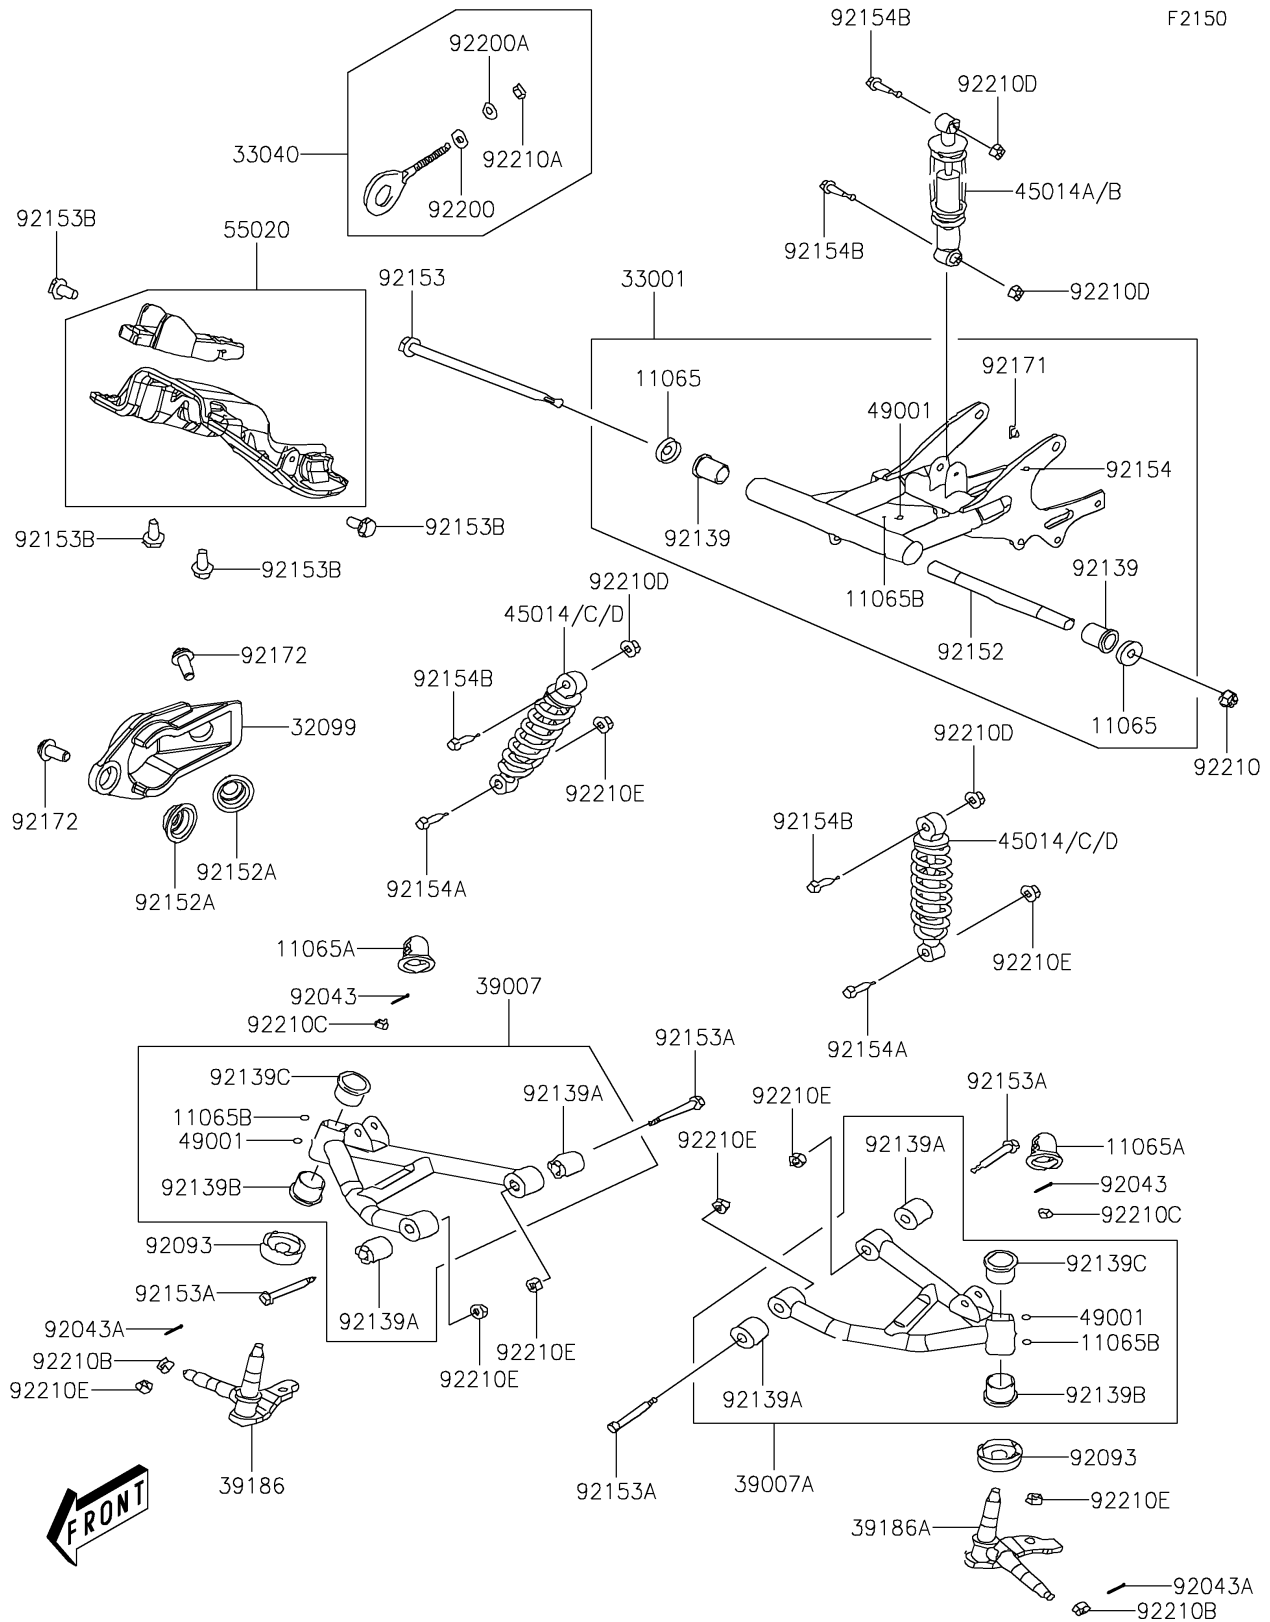

2017 KFX[®] 50

PARTS DIAGRAM

Suspension

2017 KFX[®] 50

PARTS LIST

Suspension

ITEM NAME	PART NUMBER	QUANTITY
CAP (Ref # 11065)	11065-Y003	2
CAP (Ref # 11065A)	11065-Y004	2
CAP,GREASE NIPPLE (Ref # 11065B)	11065-Y005	3
CASE,KICK STARTER (Ref # 32099)	32099-Y001	1
ARM-COMP-SWING (Ref # 33001)	33001-Y001	1
ADJUSTER-CHAIN (Ref # 33040)	33040-Y001	1
ARM-SUSP,RH (Ref # 39007)	39007-Y001	1
ARM-SUSP,LH (Ref # 39007A)	39007-Y002	1
KNUCKLE,RH (Ref # 39186)	39186-Y001	1
KNUCKLE,LH (Ref # 39186A)	39186-Y002	1
SHOCKABSORBER,FR,GREEN (Ref # 45014)	45014-Y001-960	2
SHOCKABSORBER,RR,GREEN (Ref # 45014B)	45014-Y002-960	1
SHOCKABSORBER,FR,GREEN (Ref # 45014D)	45014-Y003-960	2
NIPPLE-GREASE (Ref # 49001)	49001-Y001	3
GUARD (Ref # 55020)	55020-Y004	1
PIN,2X20 (Ref # 92043)	92043-Y008	2
PIN,3X25 (Ref # 92043A)	92043-Y009	2
SEAL (Ref # 92093)	92093-Y007	2
BUSHING,RR (Ref # 92139)	92139-Y003	2
BUSHING,SUSPENSION ARM (Ref # 92139A)	92139-Y004	4
BUSHING,SUSPENSION ARM (Ref # 92139B)	92139-Y005	2
BUSHING,SUSPENSION ARM (Ref # 92139C)	92139-Y006	2
COLLAR (Ref # 92152)	92152-Y010	1
COLLAR (Ref # 92152A)	92152-Y011	2
BOLT (Ref # 92153)	92153-Y011	1
BOLT,FLANGE,10X50 (Ref # 92153A)	92153-Y042	4
BOLT,6X16 (Ref # 92153B)	92153-Y064	4
BOLT,FLANGE,6X10 (Ref # 92154)	92154-Y038	1
BOLT,HEX,10X40 (Ref # 92154A)	92154-Y148	2

2017 KFX[®] 50

PARTS LIST

Suspension

ITEM NAME	PART NUMBER	QUANTITY
BOLT,FLANGE,10X40 (Ref # 92154B)	92154-Y149	4
CLAMP,BRAKE HOSE (Ref # 92171)	92171-Y005	1
SCREW,TAPPING,6X12 (Ref # 92172)	92172-Y070	2
WASHER,8MM (Ref # 92200)	92200-Y016	1
WASHER,8MM (Ref # 92200A)	92200-Y019	1
NUT,14MM (Ref # 92210)	92210-Y012	1
NUT,8MM (Ref # 92210A)	92210-Y018	1
NUT,12MM (Ref # 92210B)	92210-Y023	2
NUT,10MM (Ref # 92210C)	92210-Y024	2
NUT,10MM (Ref # 92210D)	92210-Y029	4
NUT,10MM (Ref # 92210E)	92210-Y034	8