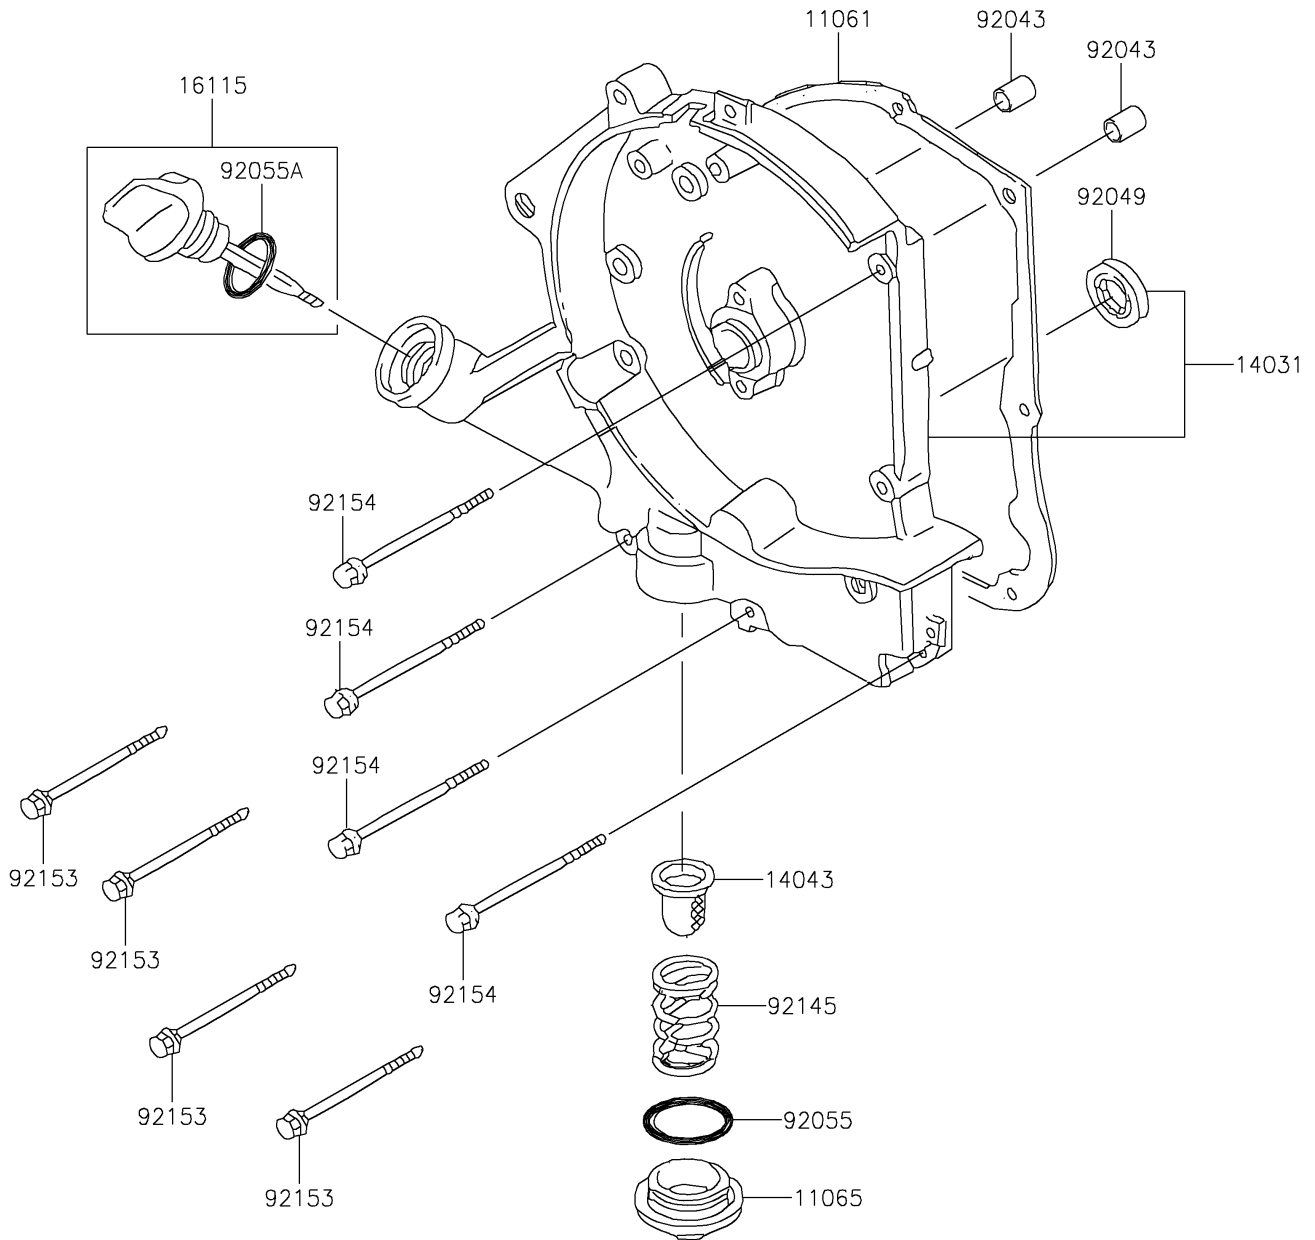

2017 KFX[®] 50

PARTS DIAGRAM

Engine Cover(s)

E1431

2017 KFX[®] 50

PARTS LIST

Engine Cover(s)

Kawasaki

Let the Good Times Roll[®]

ITEM NAME

PART NUMBER

QUANTITY
