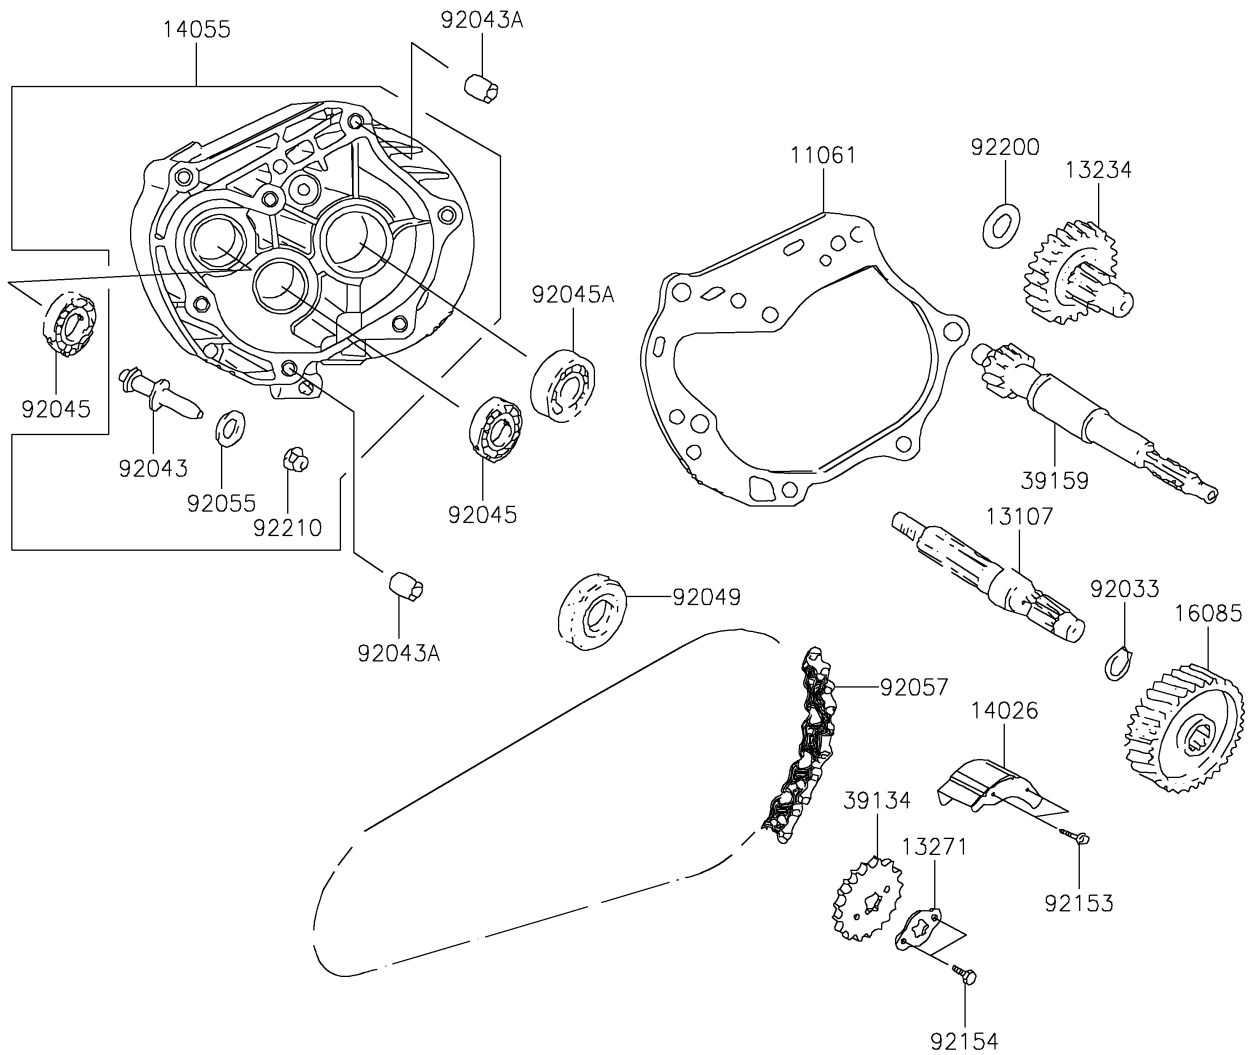

2017 KFX[®] 50

PARTS DIAGRAM

Gear Change Drum/Shift Fork(s)

E1362

2017 KFX[®] 50

PARTS LIST

Gear Change Drum/Shift Fork(s)

ITEM NAME

PART NUMBER

QUANTITY
