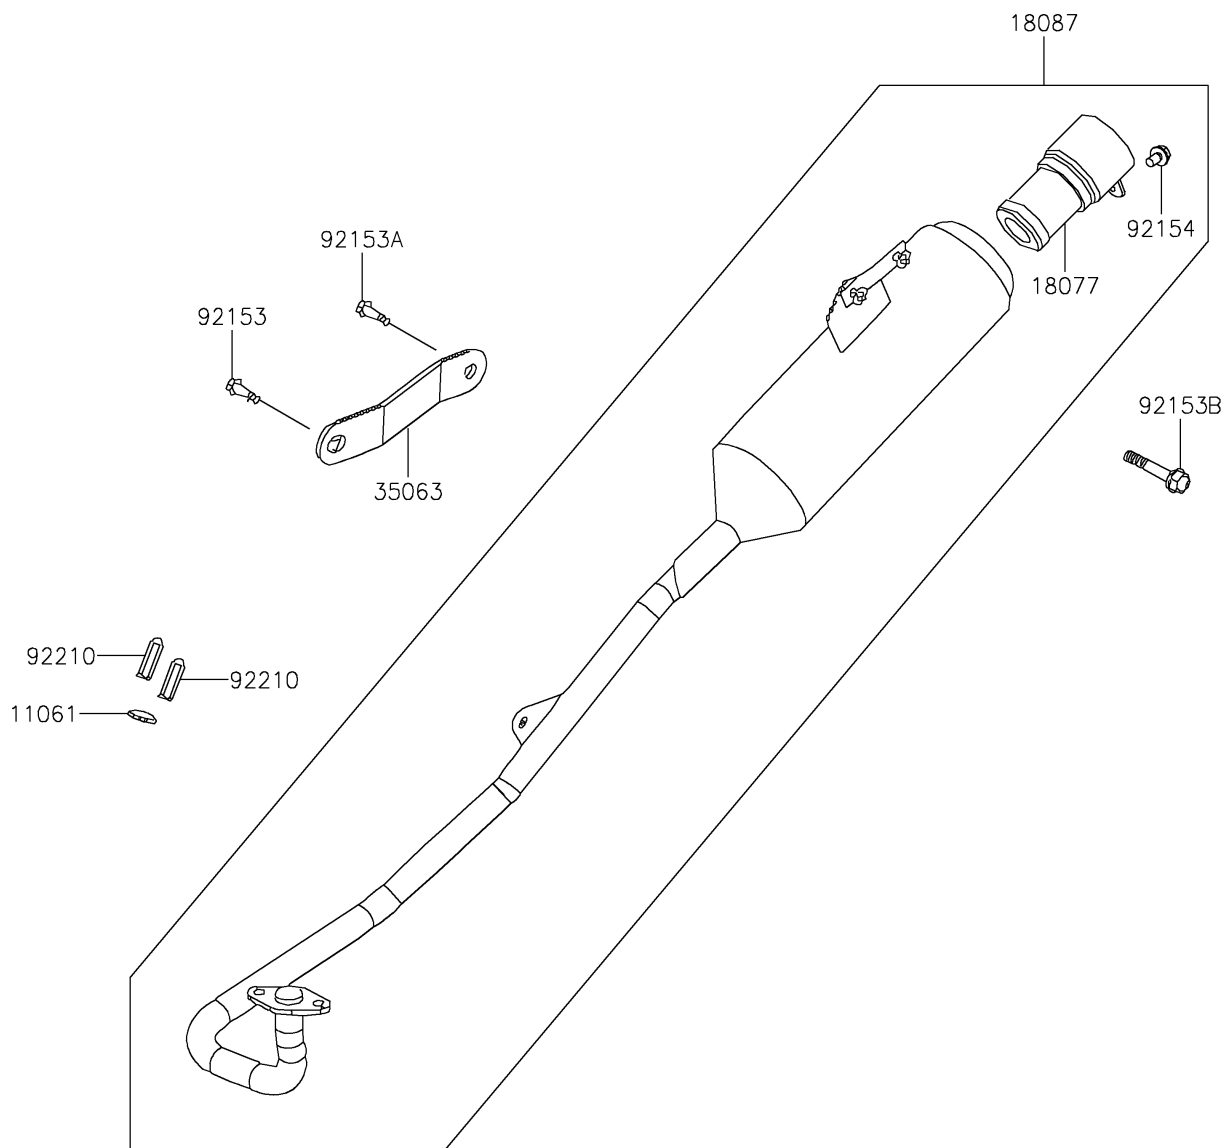

2017 KFX[®] 50

PARTS DIAGRAM

Muffler(s)

E1140

2017 KFX[®] 50

PARTS LIST

Muffler(s)

ITEM NAME	PART NUMBER	QUANTITY
GASKET,EXHAUST (Ref # 11061)	11061-Y014	1
ARRESTER-SPARK (Ref # 18077)	18077-Y002	1
MUFFLER (Ref # 18087)	18087-Y003	1
STAY,MUFFLER (Ref # 35063)	35063-Y001	1
BOLT,8X28 (Ref # 92153)	92153-Y020	1
BOLT,FLANGE,8X16 (Ref # 92153A)	92153-Y032	1
BOLT,FLANGE,8X38 (Ref # 92153B)	92153-Y070	1
BOLT,FLANGE,6X10 (Ref # 92154)	92154-Y013	1
NUT,CAP,6MM (Ref # 92210)	92210-Y007	2