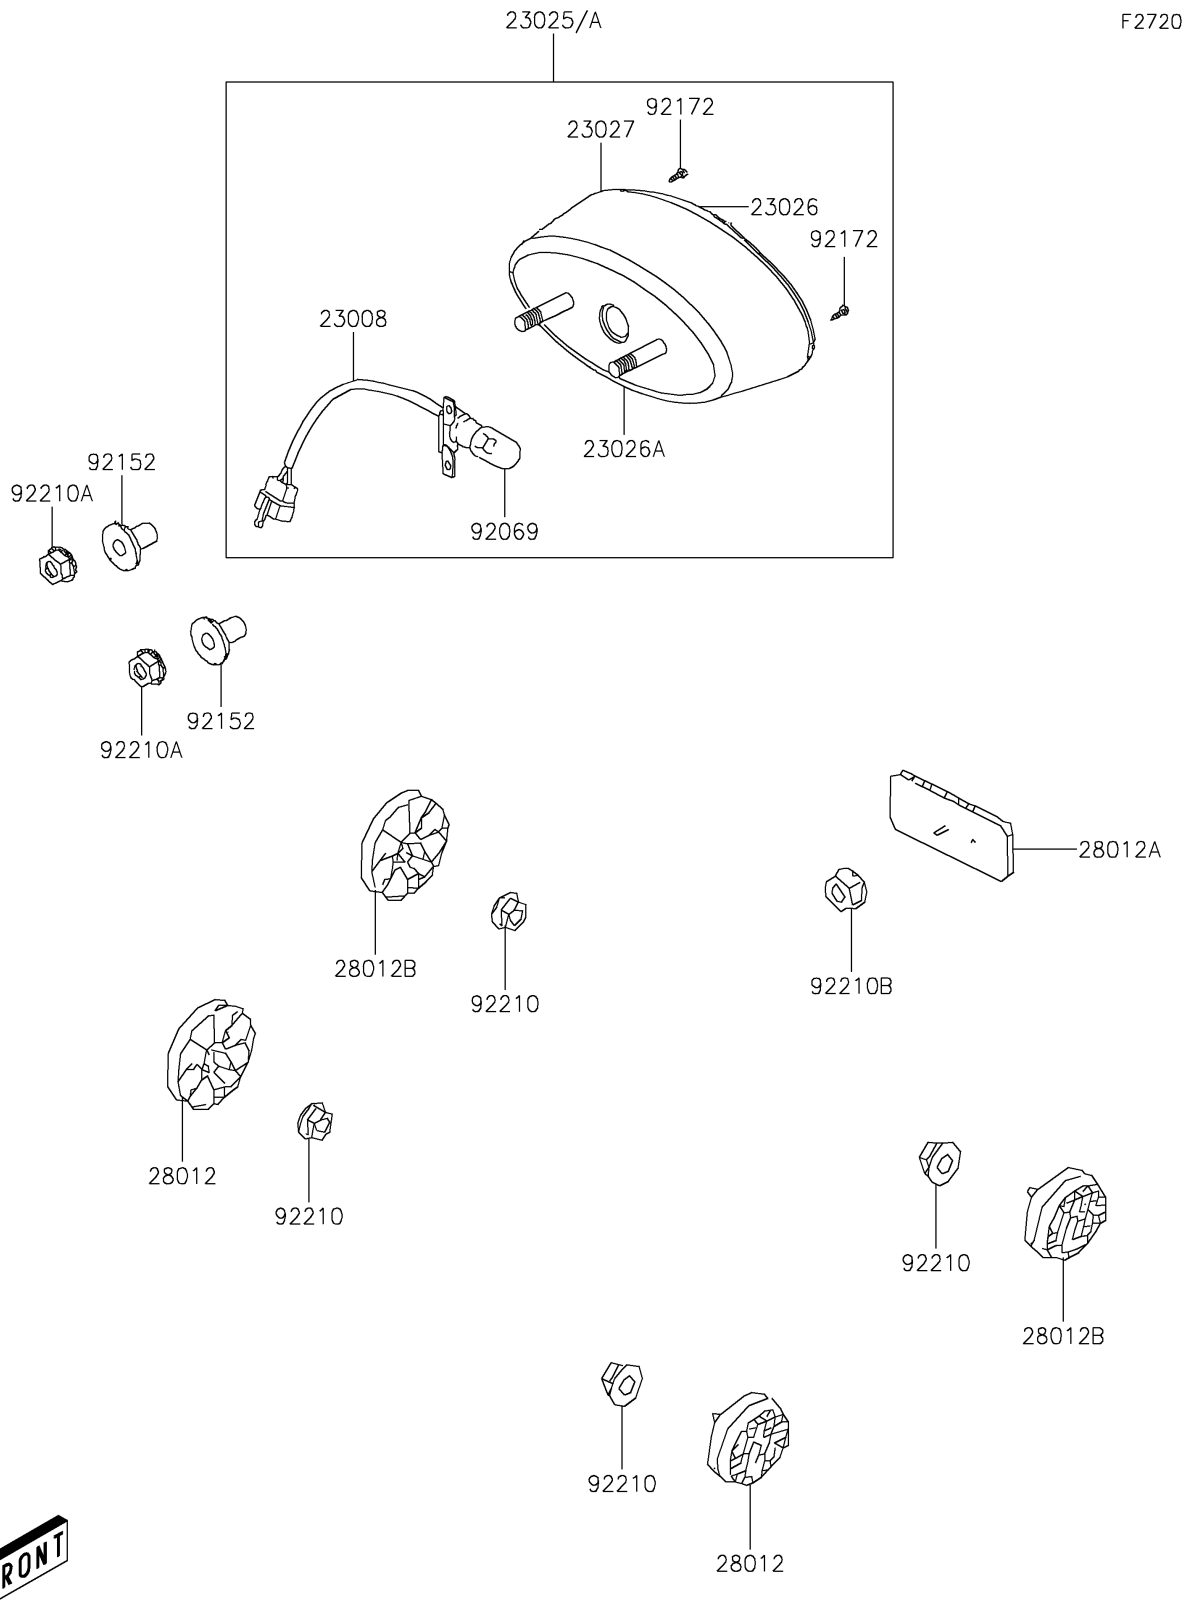

2020 KFX[®] 90

PARTS DIAGRAM

Taillight(s)

2020 KFX[®] 90

PARTS LIST

Taillight(s)

Kawasaki

Let the Good Times Roll[®]

ITEM NAME

PART NUMBER

QUANTITY
