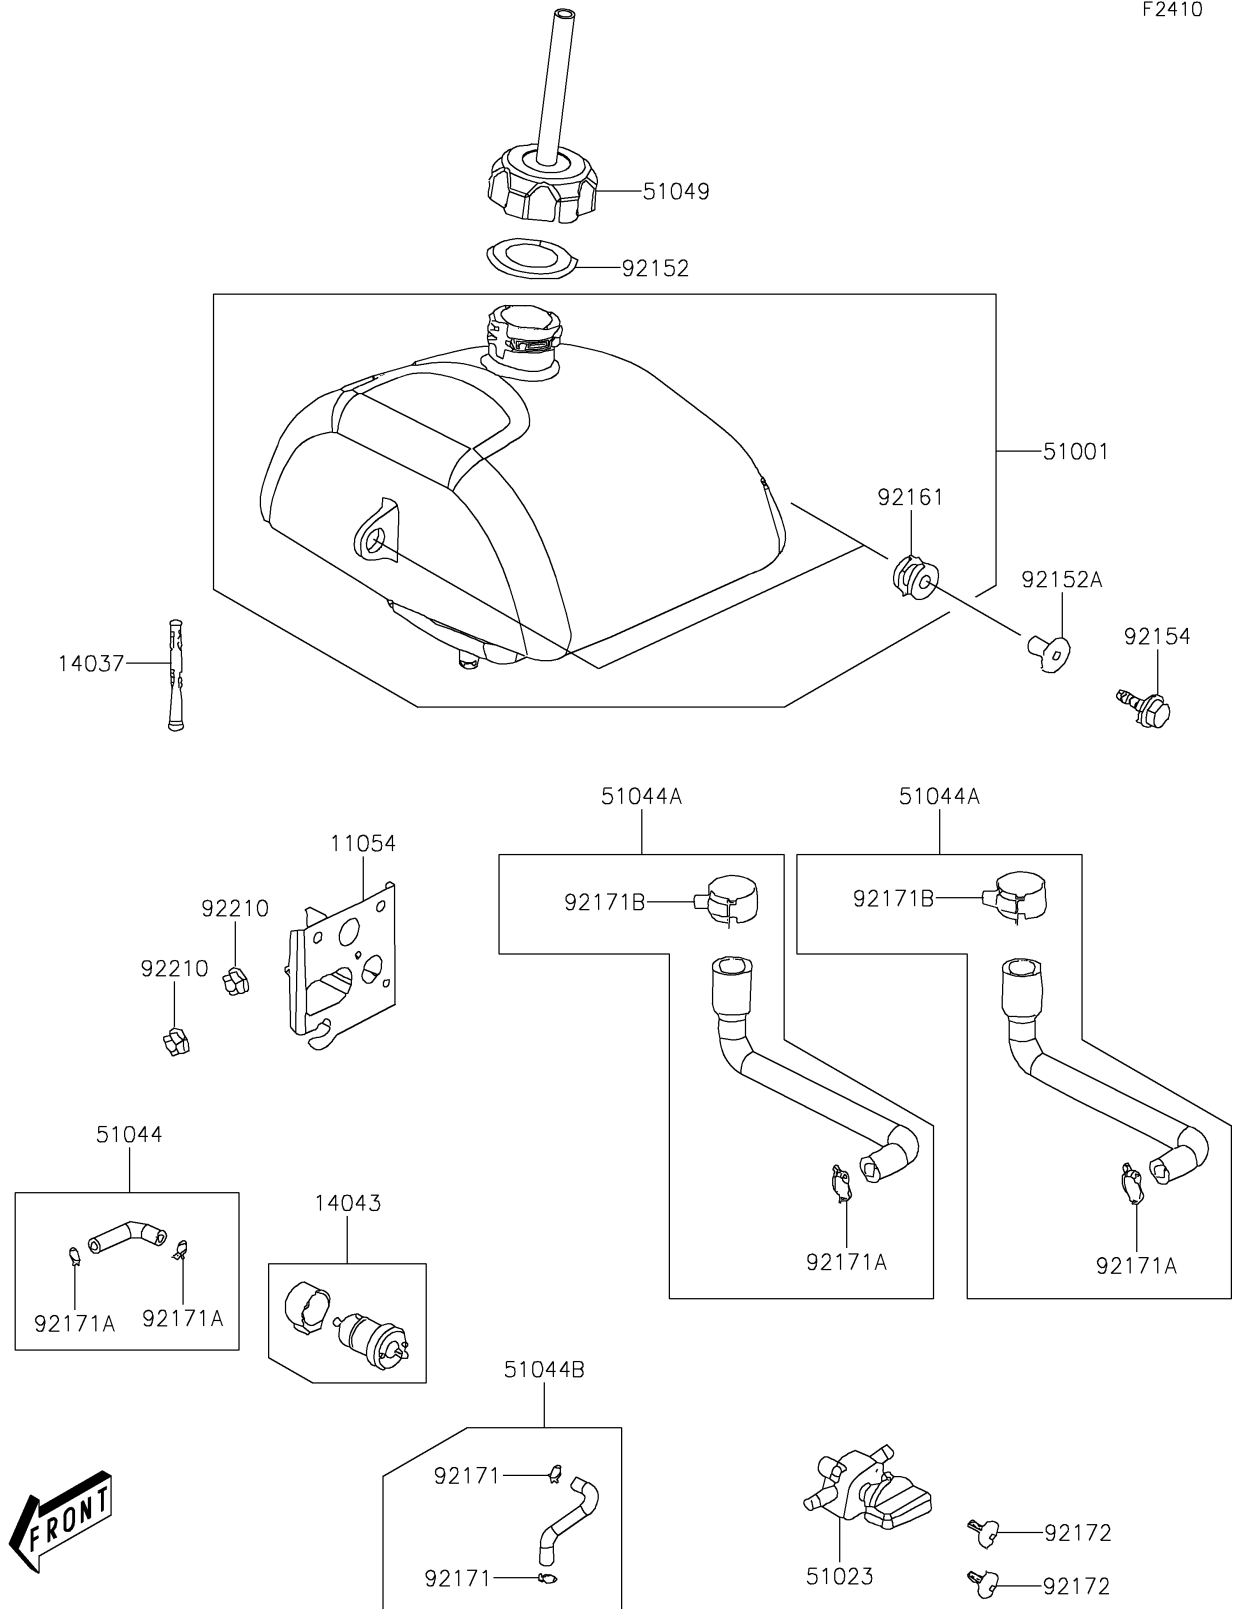

2020 KFX[®] 90

PARTS DIAGRAM

Fuel Tank

F2410

2020 KFX[®] 90

PARTS LIST

Fuel Tank

Kawasaki

Let the Good Times Roll[®]

ITEM NAME

PART NUMBER

QUANTITY
