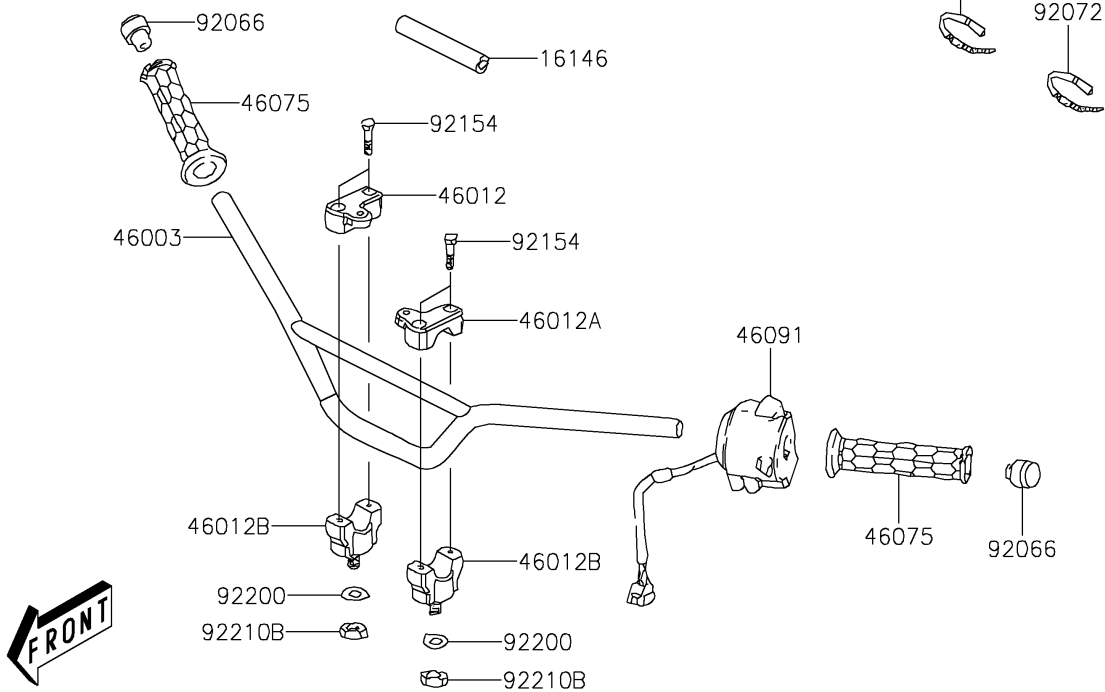

2020 KFX[®] 90

PARTS DIAGRAM

Handlebar

F2310

2020 KFX[®] 90

PARTS LIST

Handlebar

ITEM NAME

PART NUMBER

QUANTITY
