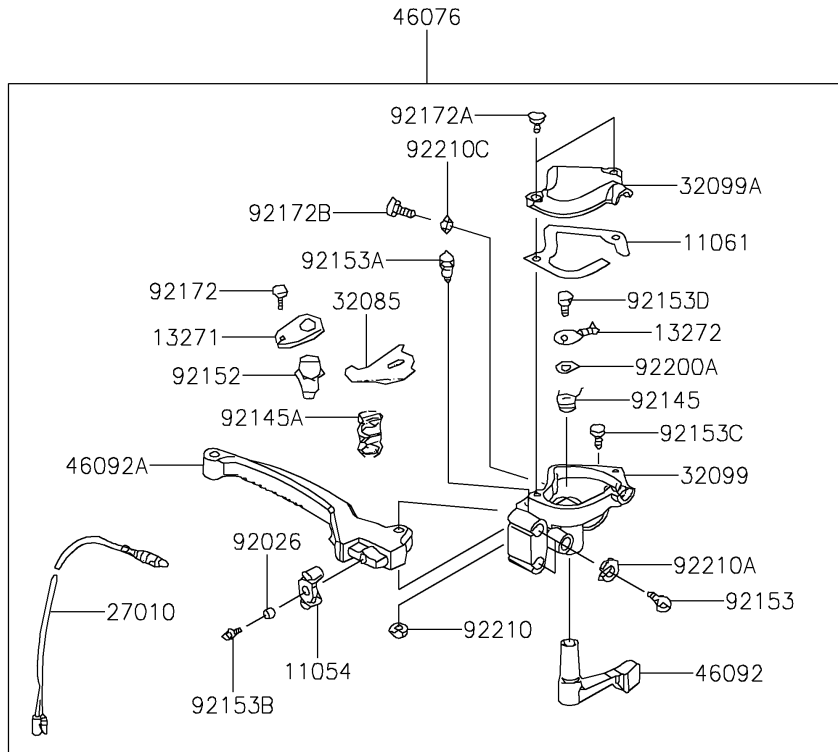

2020 KFX[®] 90

PARTS DIAGRAM

Handlebar

F2310

2020 KFX[®] 90

PARTS LIST

Handlebar

ITEM NAME

PART NUMBER

QUANTITY
