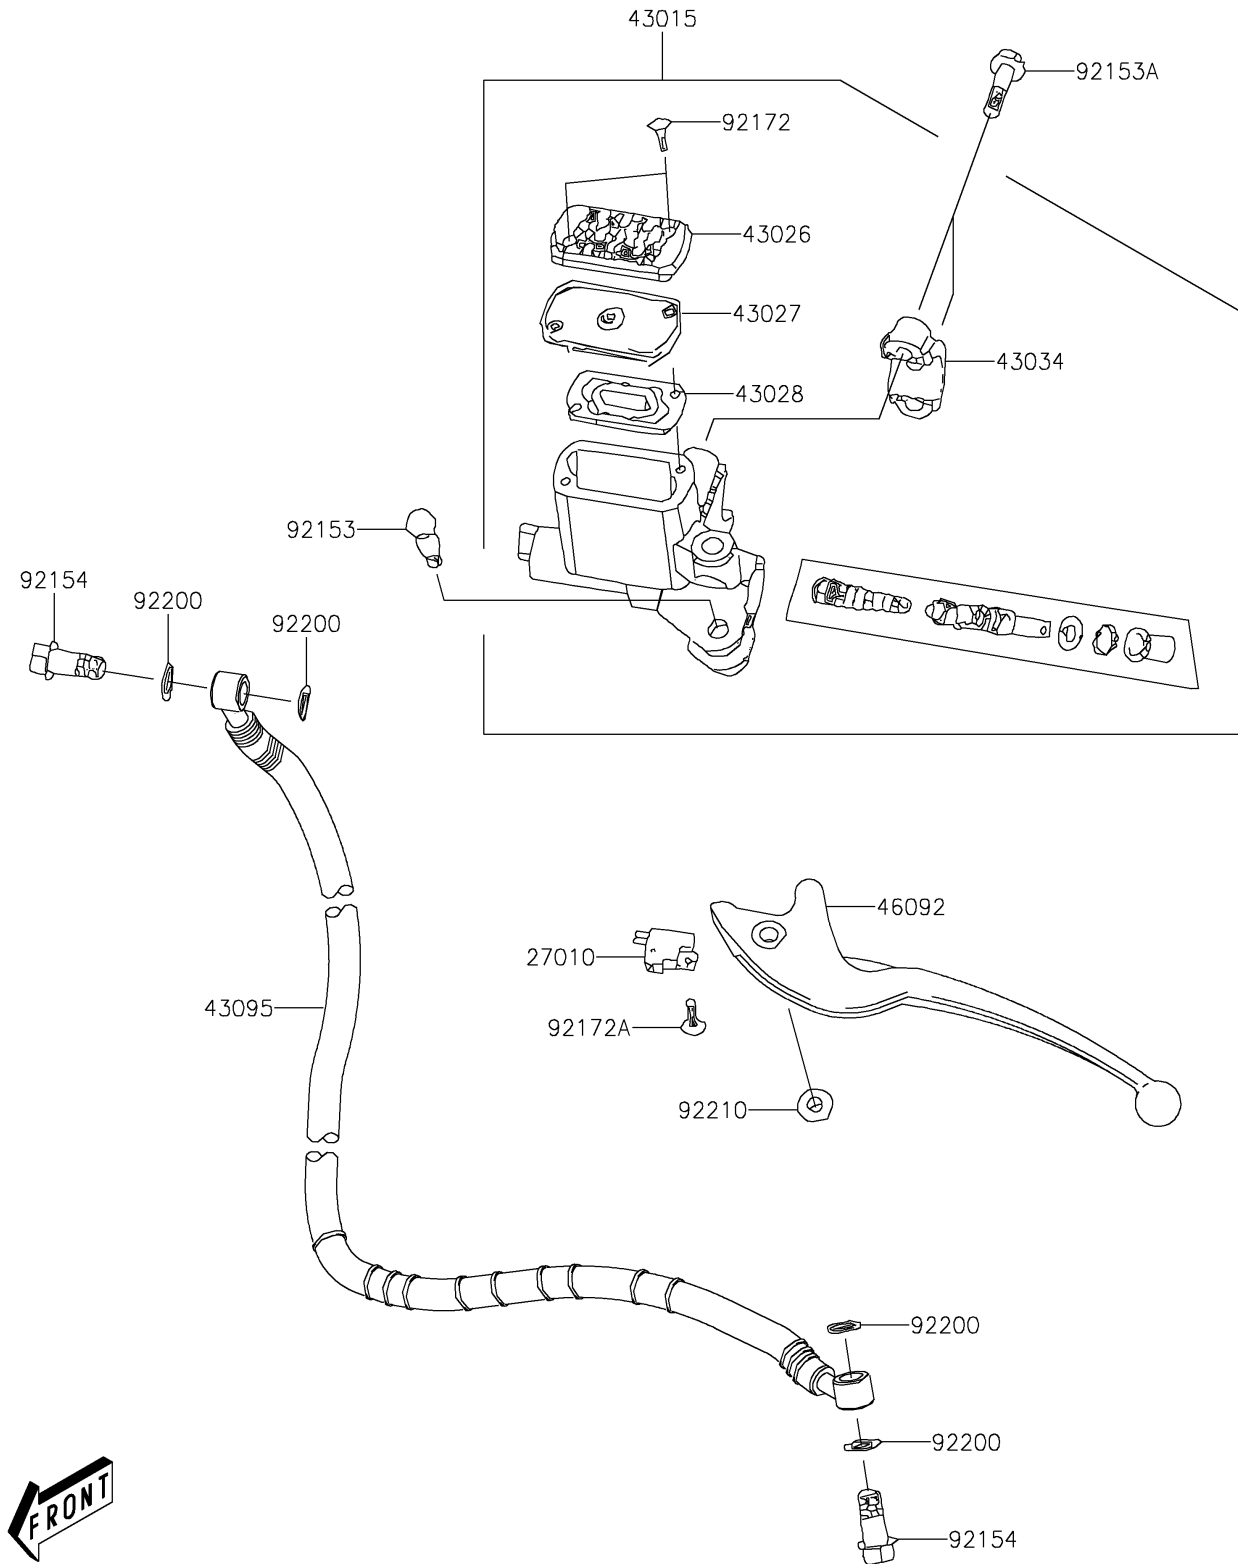

2017 KFX[®] 90

PARTS DIAGRAM

Front Master Cylinder

F2291

2017 KFX[®] 90

PARTS LIST

Front Master Cylinder

ITEM NAME

PART NUMBER

QUANTITY
