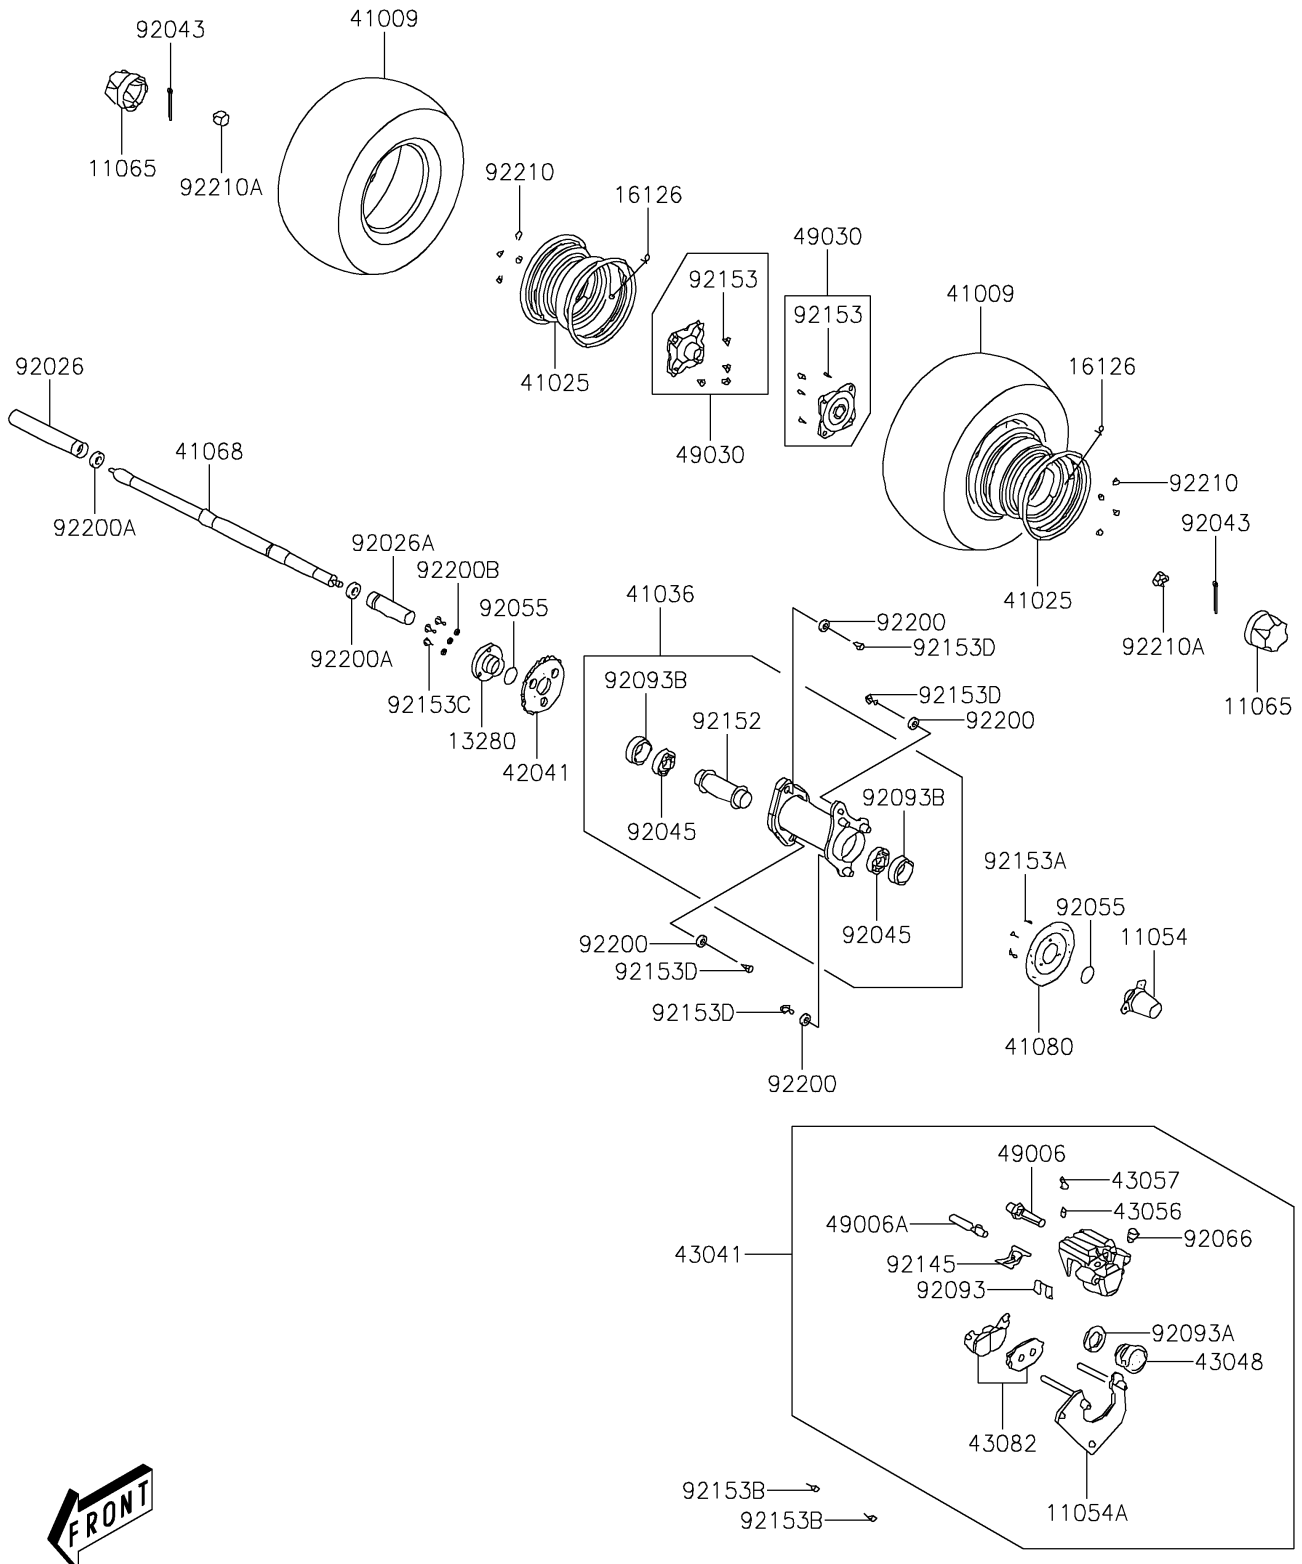

2017 KFX[®] 90

PARTS DIAGRAM

Rear Hub

F2240

2017 KFX[®] 90

PARTS LIST

Rear Hub

ITEM NAME

PART NUMBER

QUANTITY
