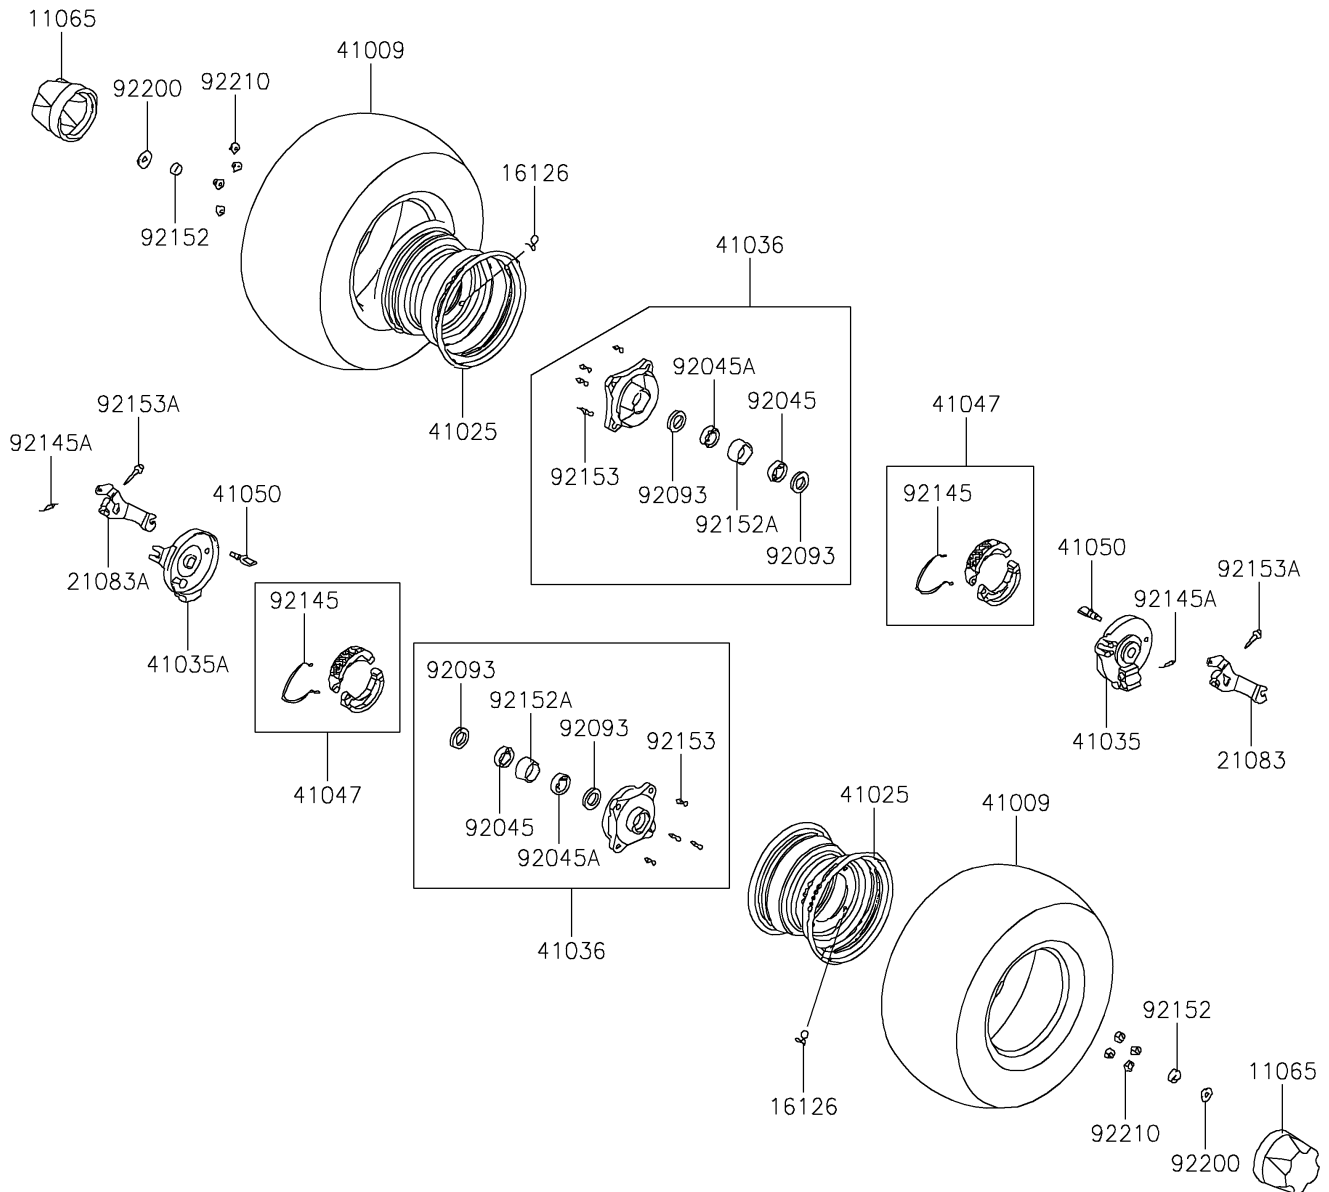

2020 KFX[®] 90

PARTS DIAGRAM

Front Hub

F2230

2020 KFX[®] 90

PARTS LIST

Front Hub

Kawasaki

Let the Good Times Roll[®]

ITEM NAME

PART NUMBER

QUANTITY
