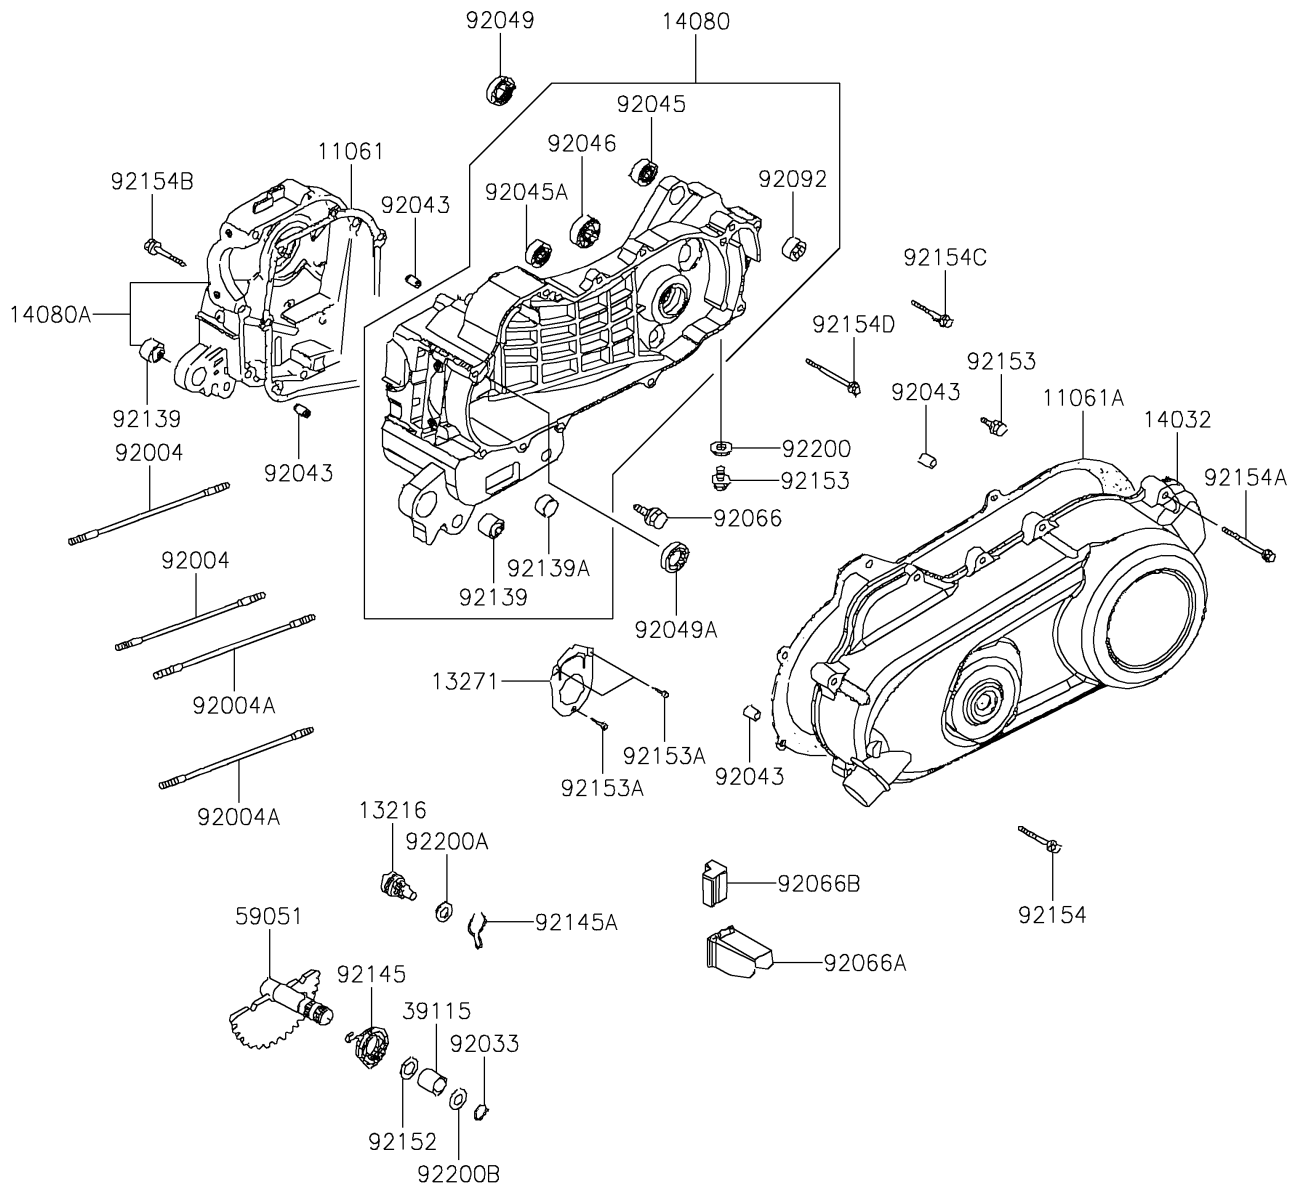

2020 KFX[®] 90

PARTS DIAGRAM

Crankcase

E1411

2020 KFX[®] 90

PARTS LIST

Crankcase

Kawasaki

Let the Good Times Roll[®]

ITEM NAME

PART NUMBER

QUANTITY
