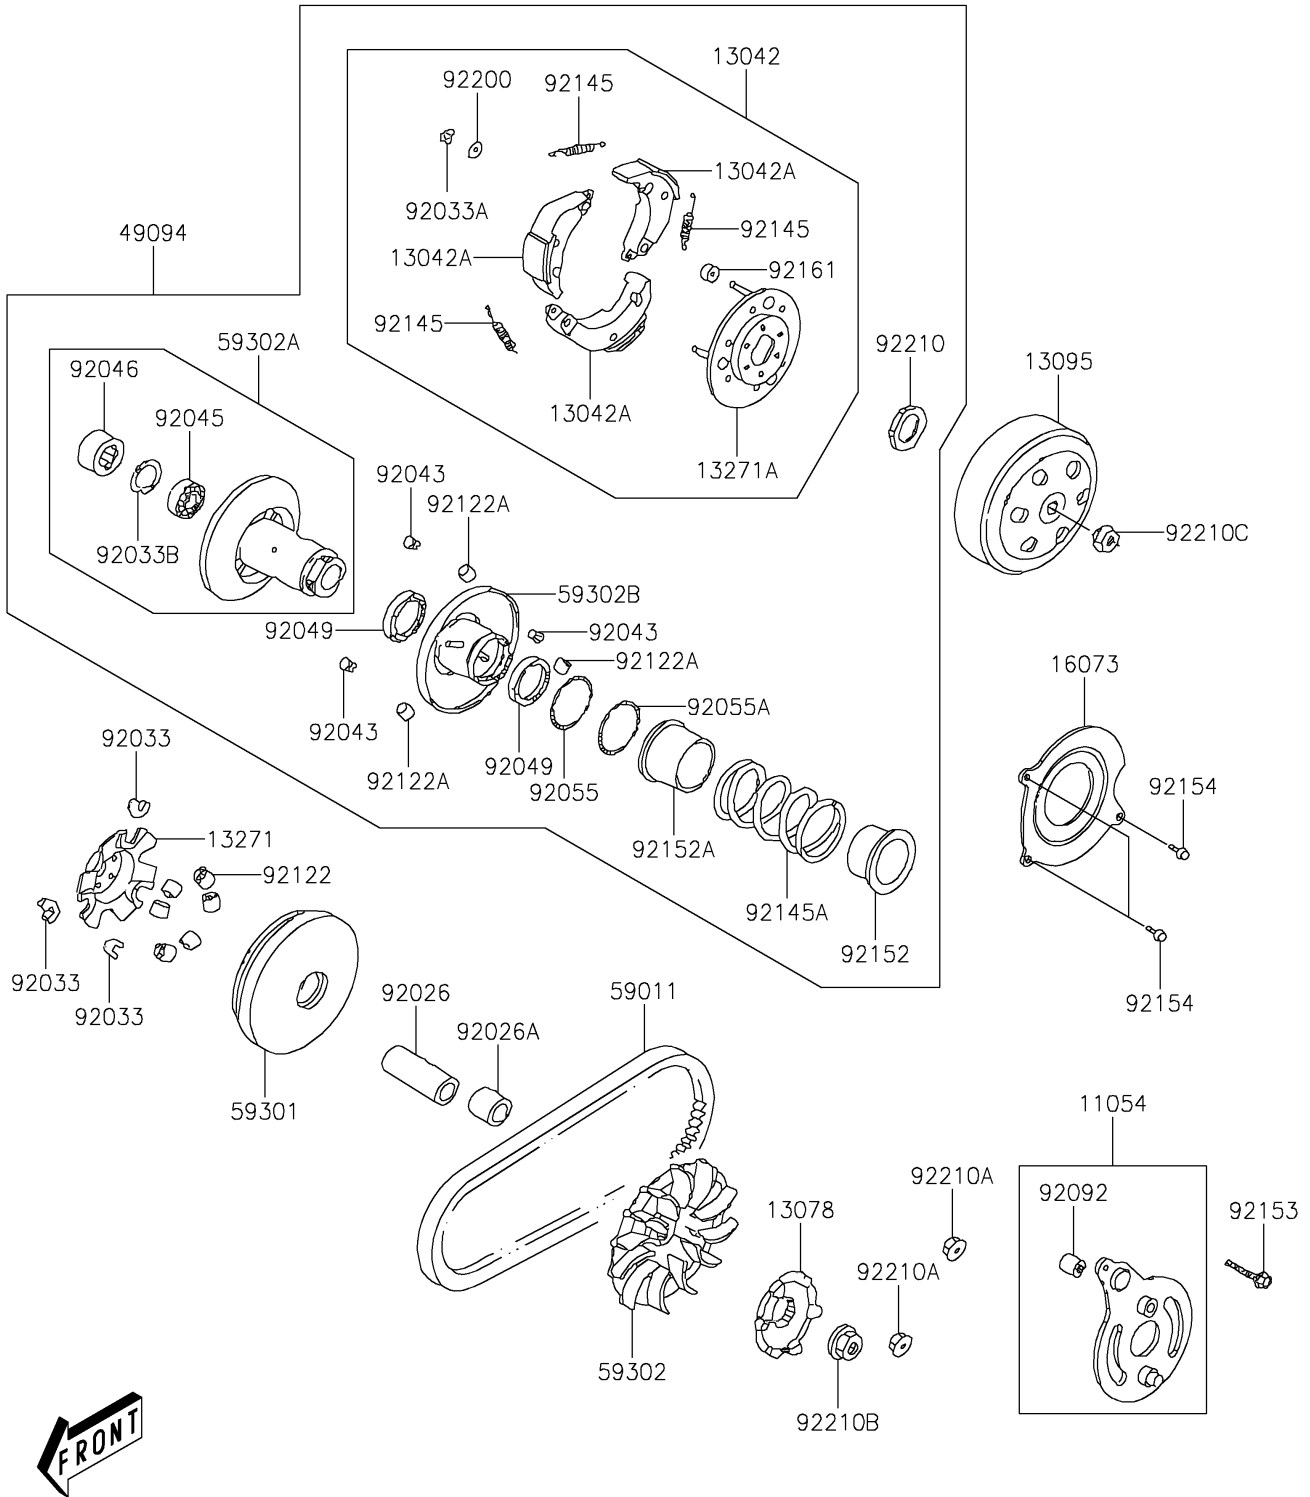

2019 KFX[®] 90

PARTS DIAGRAM

Belt Converter

E1390

2019 KFX[®] 90

PARTS LIST

Belt Converter

Kawasaki

Let the Good Times Roll[®]

ITEM NAME

PART NUMBER

QUANTITY
