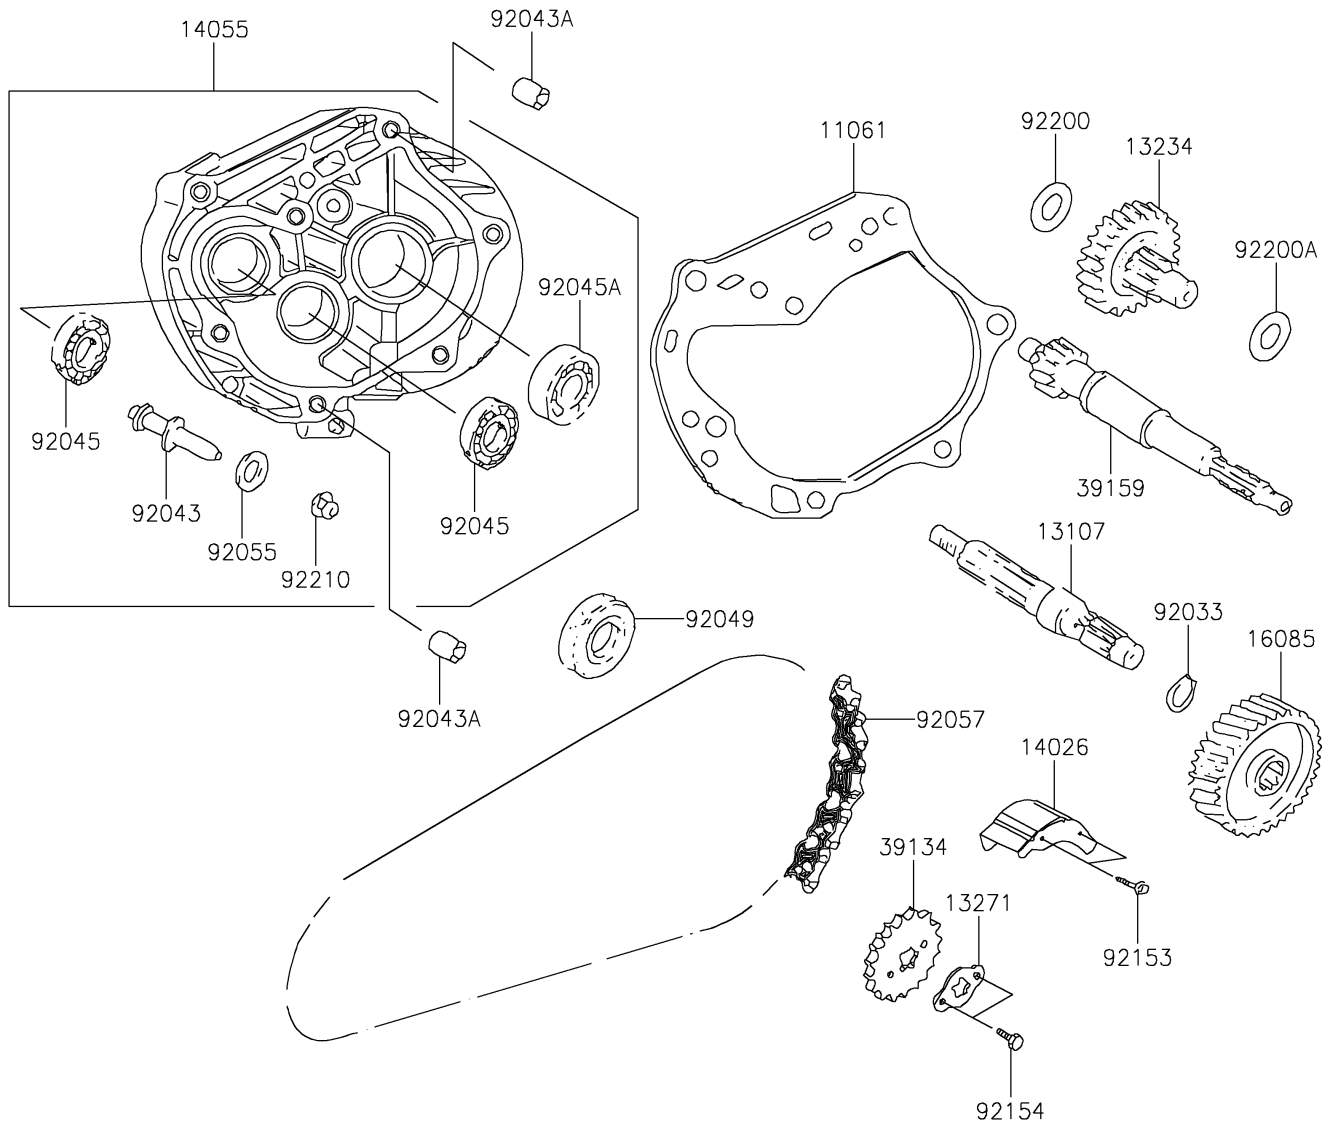

2020 KFX[®] 90

PARTS DIAGRAM

Gear Change Drum/Shift Fork(s)

E1362

2020 KFX[®] 90

PARTS LIST

Gear Change Drum/Shift Fork(s)

ITEM NAME

PART NUMBER

QUANTITY
