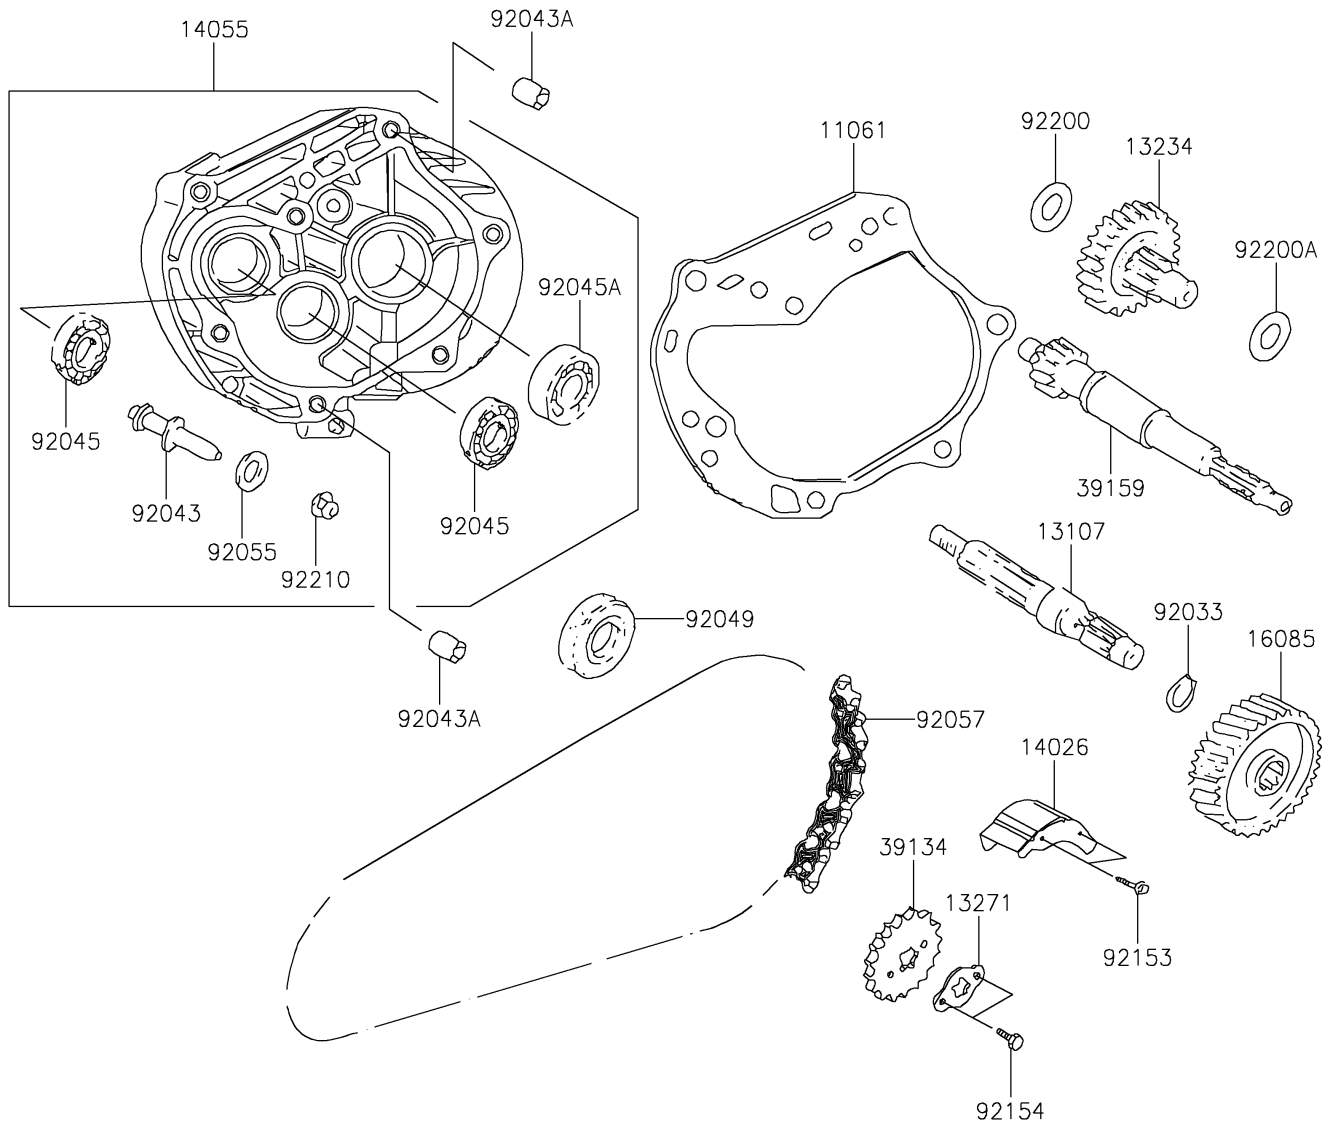

2017 KFX[®] 90

PARTS DIAGRAM

Gear Change Drum/Shift Fork(s)

E1362

2017 KFX[®] 90

PARTS LIST

Gear Change Drum/Shift Fork(s)

ITEM NAME

PART NUMBER

QUANTITY
