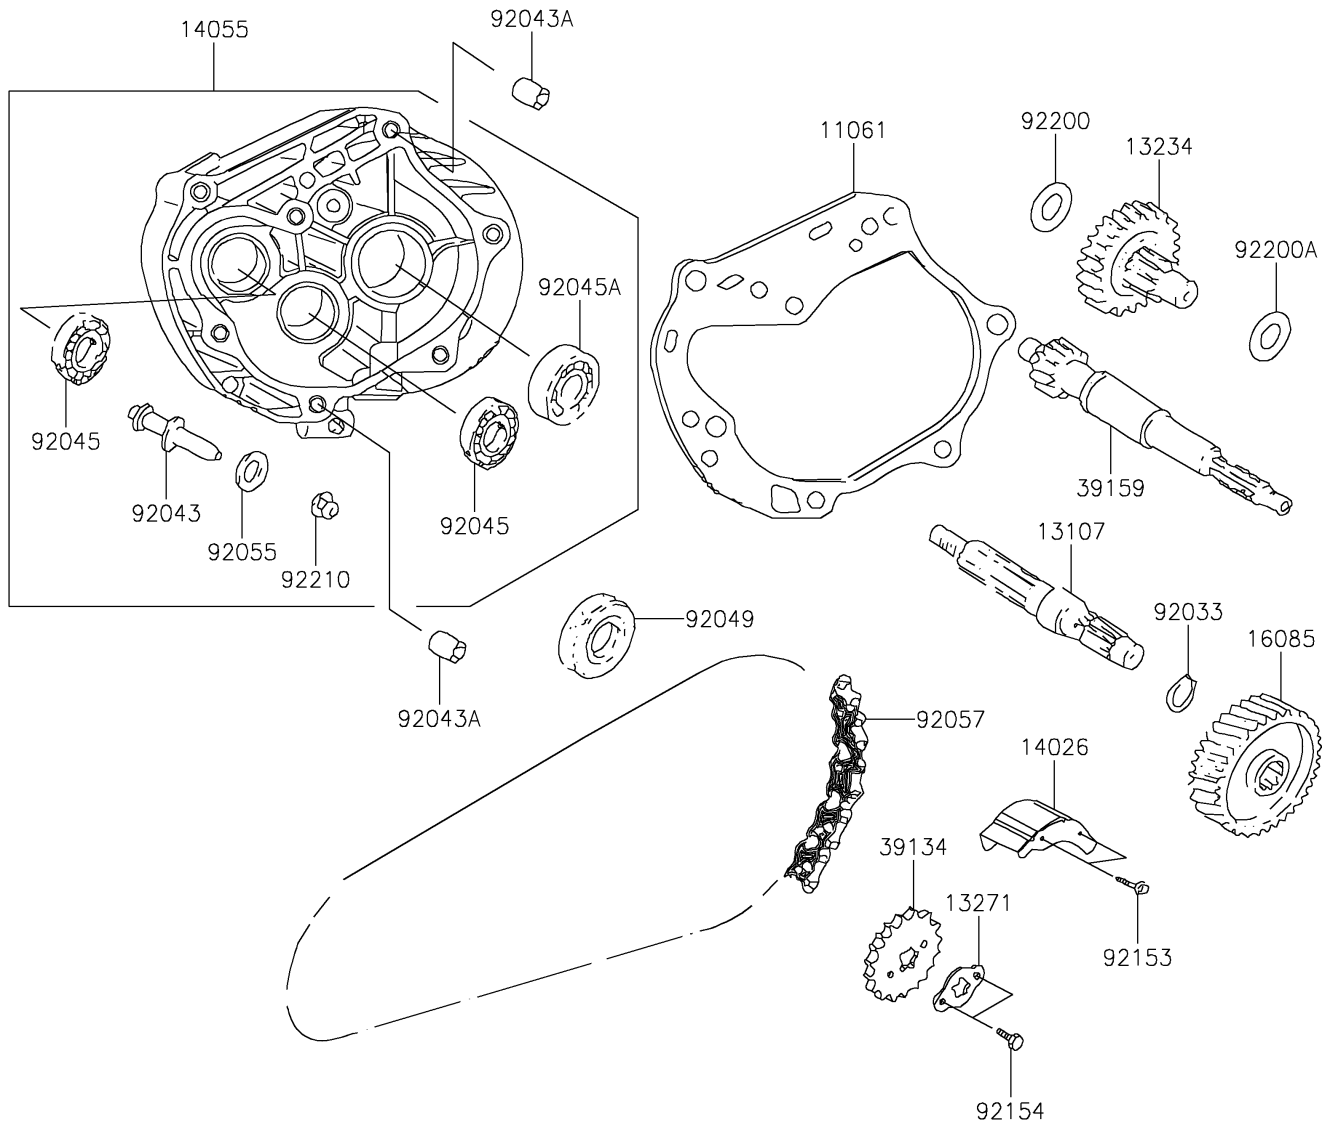

2017 KFX® 90

PARTS DIAGRAM

Gear Change Drum/Shift Fork(s)

E1362

2017 KFX[®] 90

PARTS LIST

Gear Change Drum/Shift Fork(s)

ITEM NAME

PART NUMBER

QUANTITY
