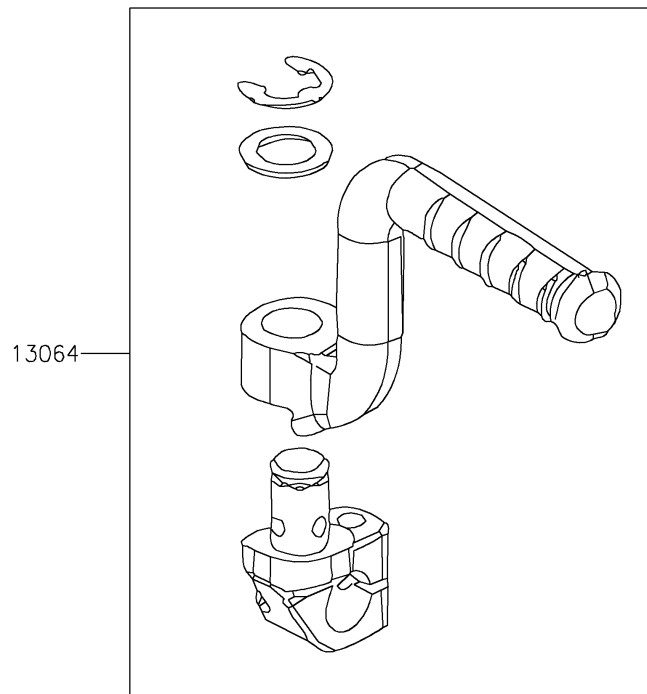

2020 KFX[®] 90

PARTS DIAGRAM

Kickstarter Mechanism

E1340

2020 KFX[®] 90

PARTS LIST

Kickstarter Mechanism

ITEM NAME	PART NUMBER	QUANTITY
LEVER-ASSY-KICK,PEDAL (Ref # 13064)	13064-Y002	1
BOLT,FLANGE,6X22 (Ref # 92153)	92153-Y026	1