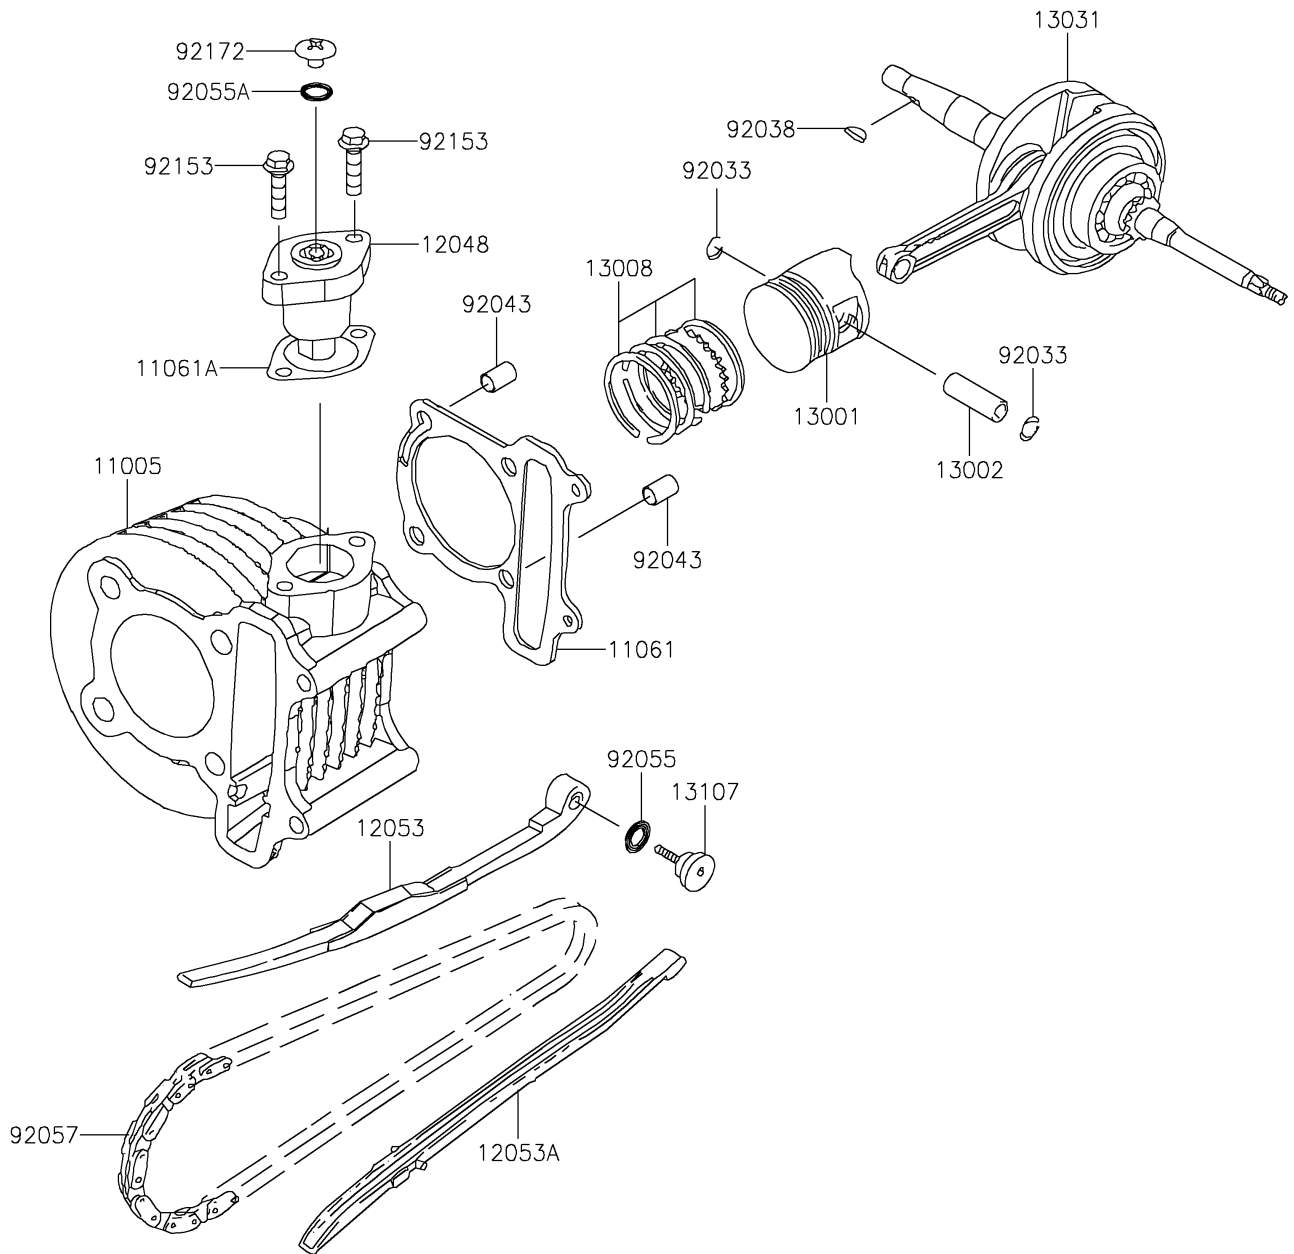

2020 KFX[®] 90

PARTS DIAGRAM

Crankshaft/Piston(s)

E1320

2020 KFX[®] 90

PARTS LIST

Crankshaft/Piston(s)

Kawasaki

Let the Good Times Roll[®]

ITEM NAME

PART NUMBER

QUANTITY
