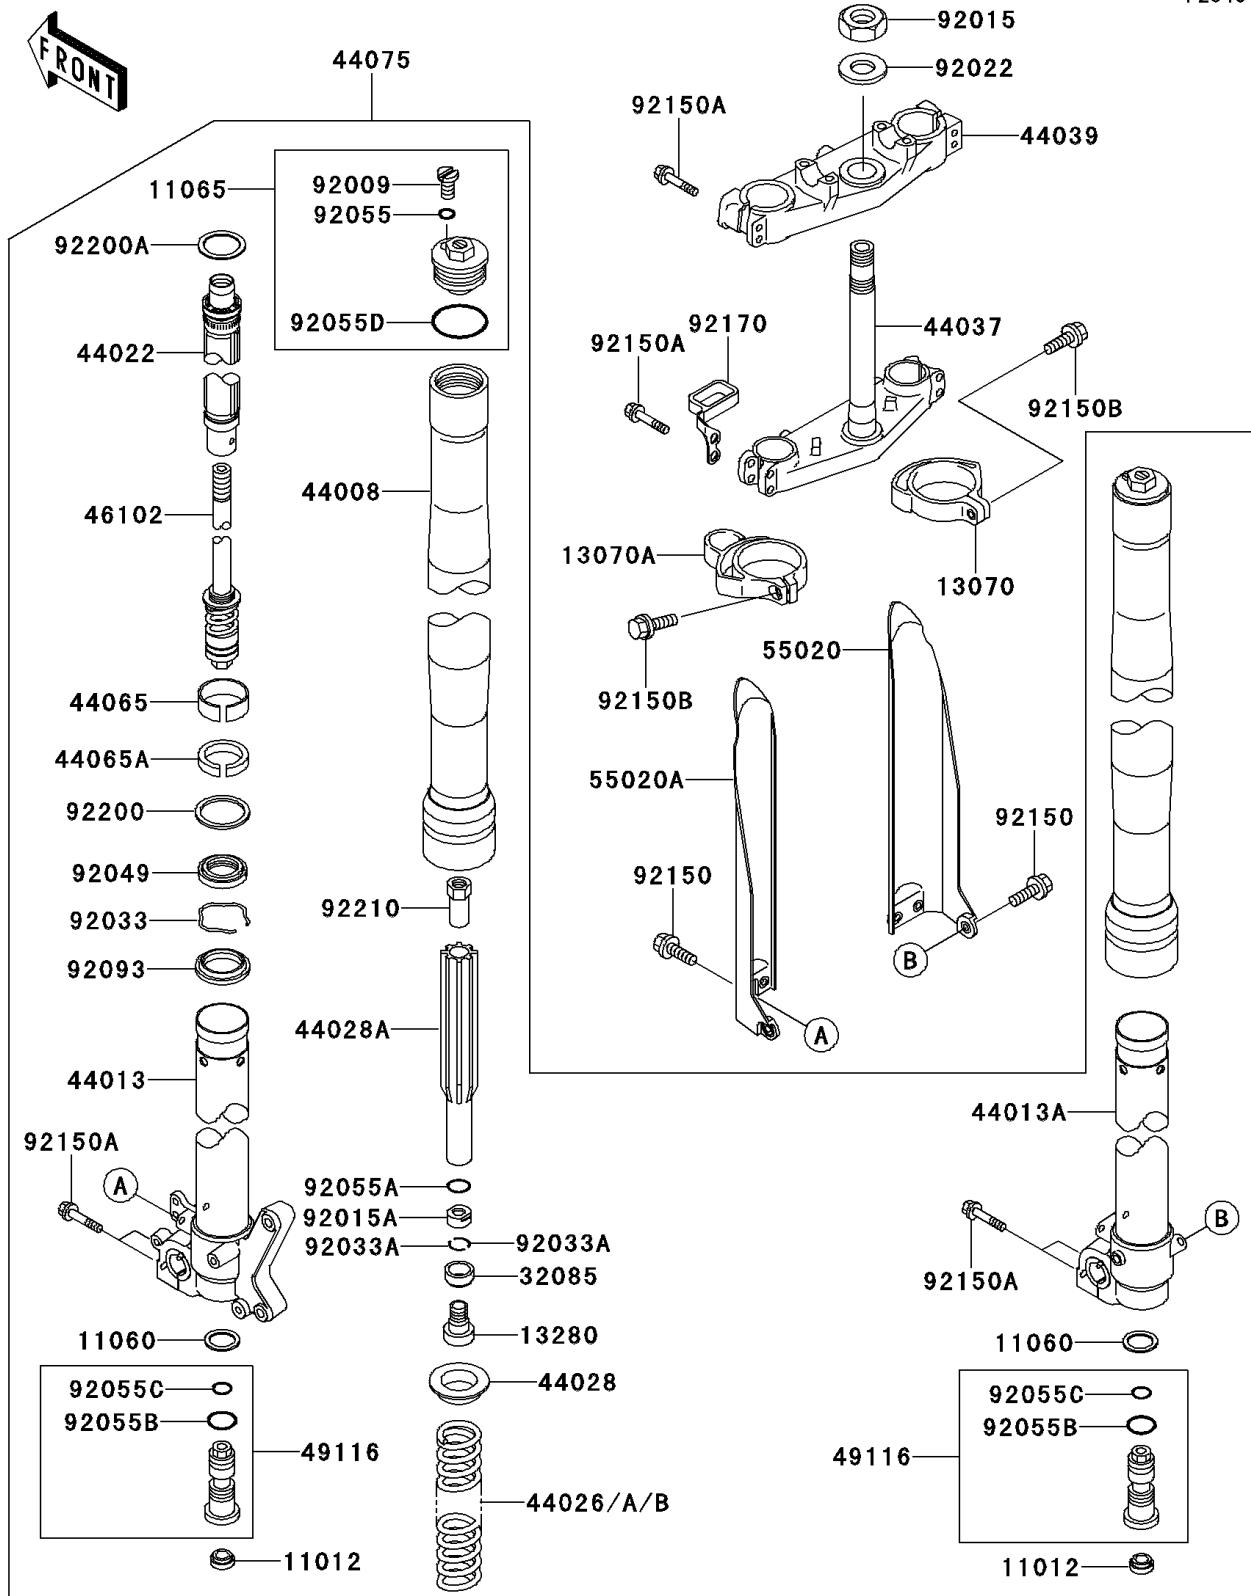

2000 KX125

PARTS DIAGRAM

Front Fork

F2340

2000 KX125

PARTS LIST

Front Fork

Kawasaki

Let the Good Times Roll®

ITEM NAME

PART NUMBER

QUANTITY
