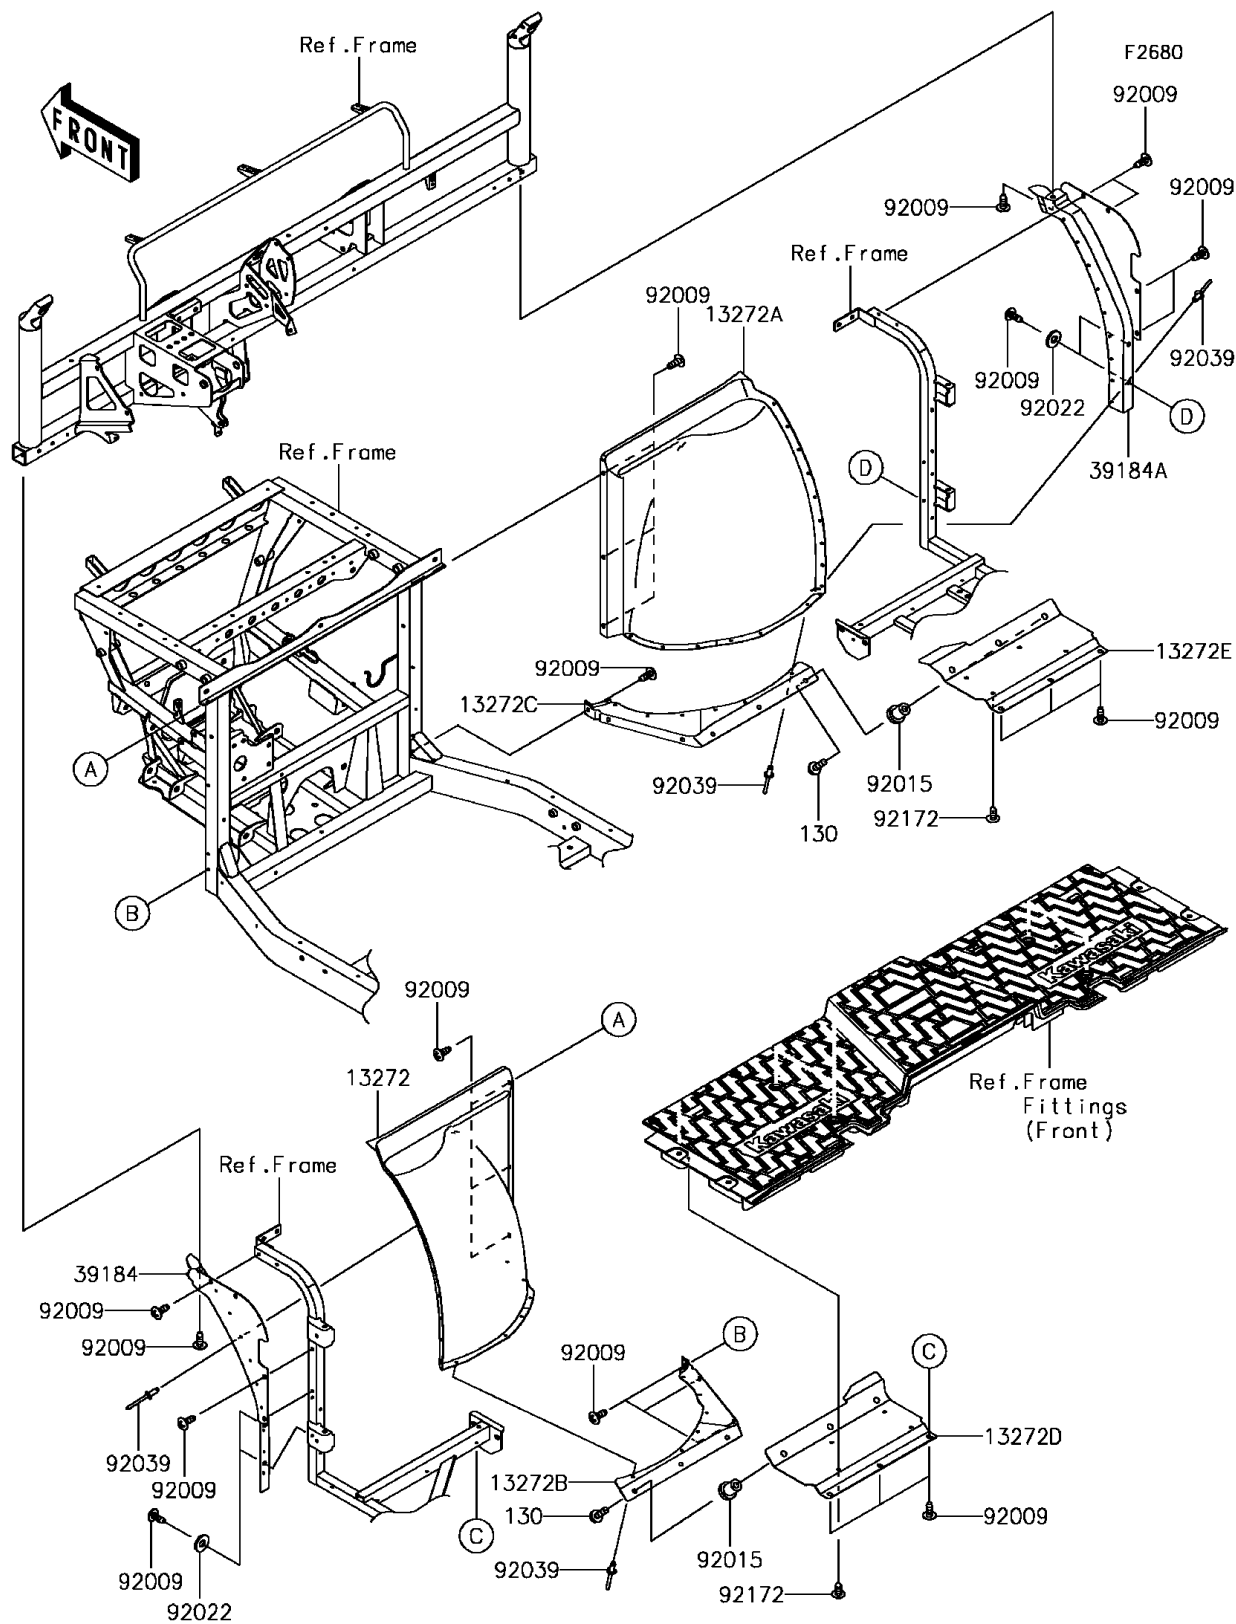

2016 MULE PRO-FXT™ RANCH EDITION

Kawasaki
Let the Good Times Roll®

PARTS DIAGRAM

Guard(s)

2016 MULE PRO-FXT™ RANCH EDITION

Kawasaki
Let the Good Times Roll®

PARTS LIST

Guard(s)

ITEM NAME

PART NUMBER

QUANTITY
