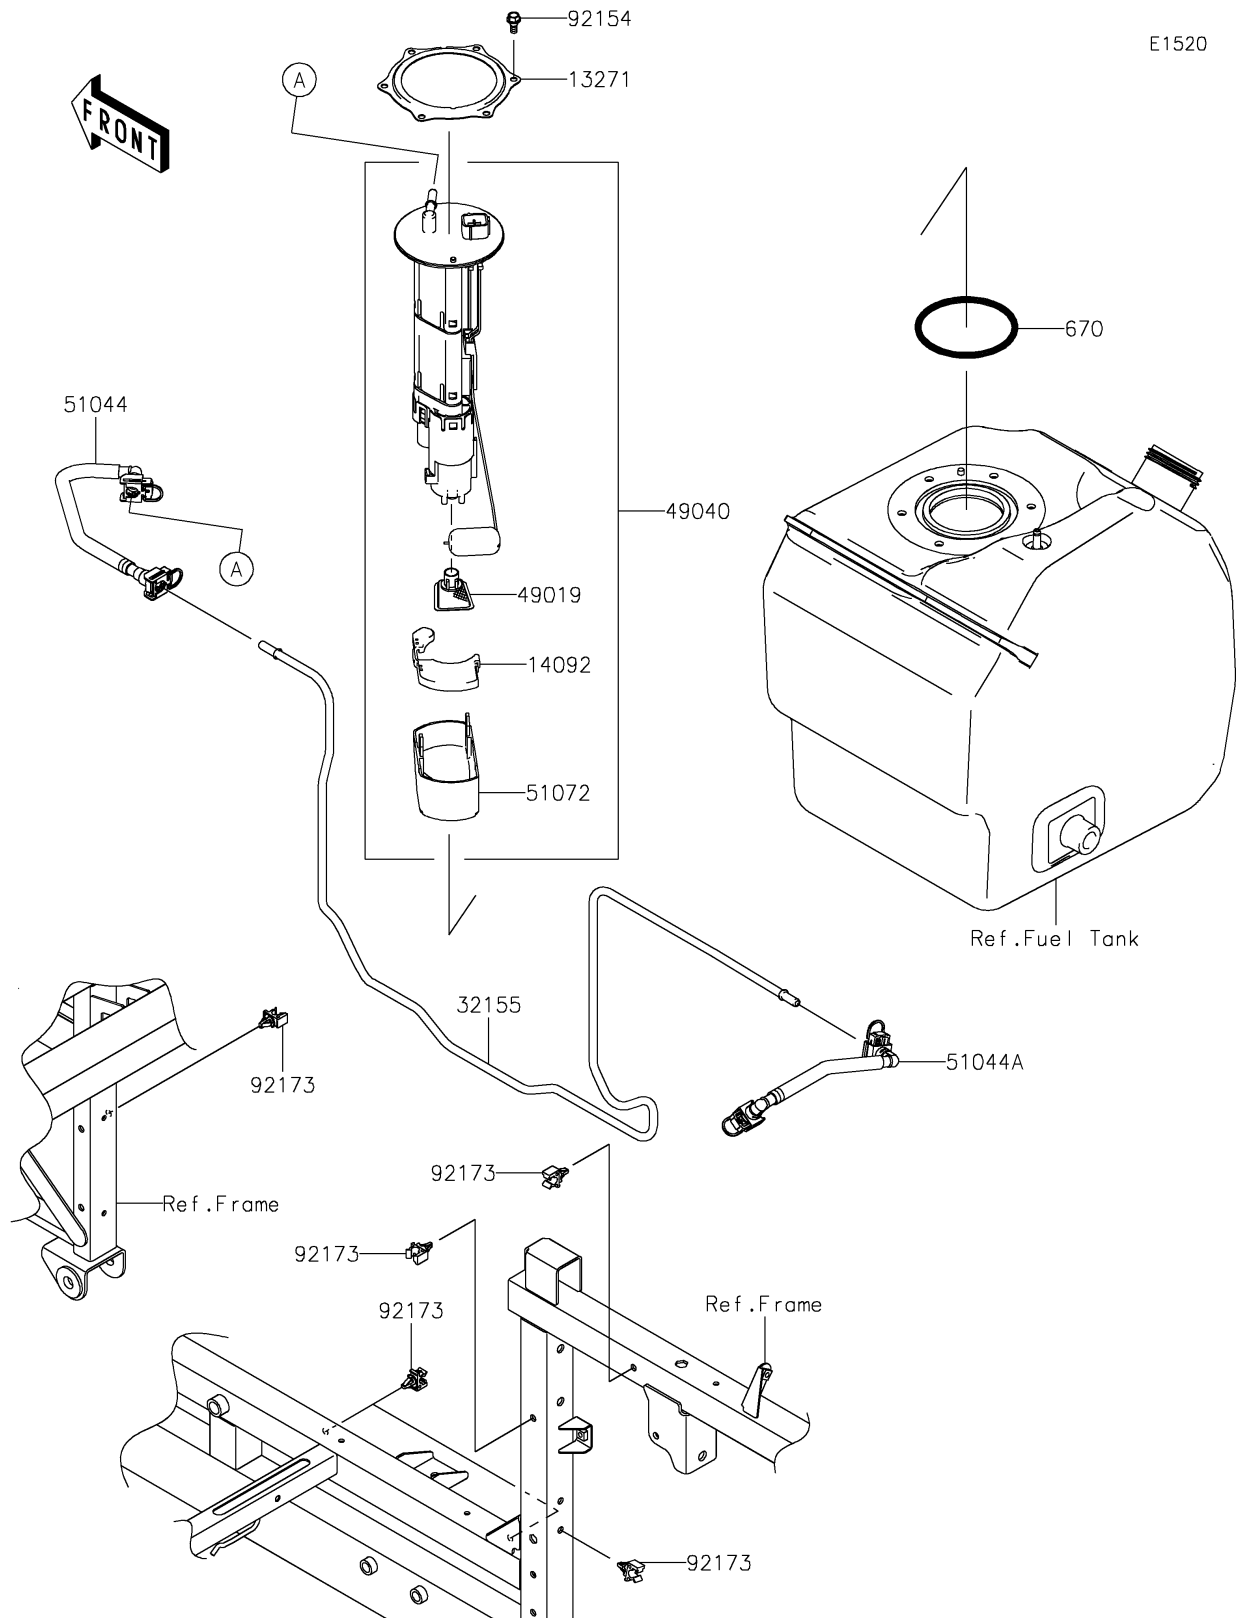

2016 MULE PRO-FXT™ RANCH EDITION

PARTS DIAGRAM

Fuel Pump

2016 MULE PRO-FXT™ RANCH EDITION

Kawasaki
Let the Good Times Roll®

PARTS LIST

Fuel Pump

ITEM NAME	PART NUMBER	QUANTITY
-----------	-------------	----------
