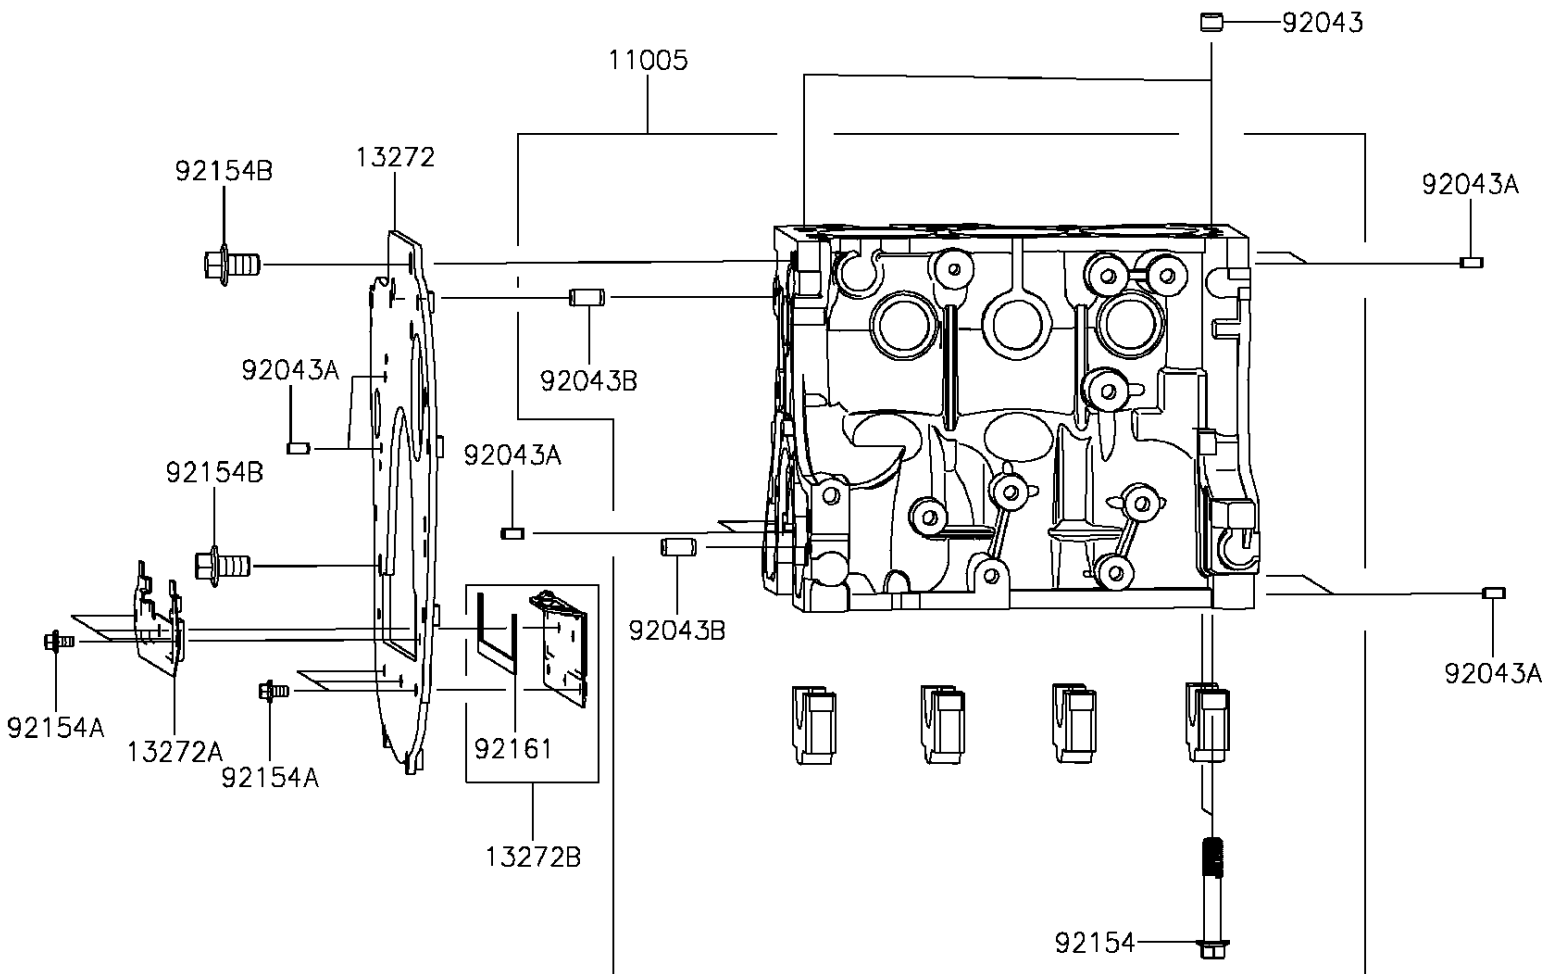

2016 MULE PRO-FXT™ RANCH EDITION

PARTS DIAGRAM

Crankcase

E1411

2016 MULE PRO-FXT™ RANCH EDITION

Kawasaki
Let the Good Times Roll®

PARTS LIST

Crankcase

ITEM NAME	PART NUMBER	QUANTITY
-----------	-------------	----------
