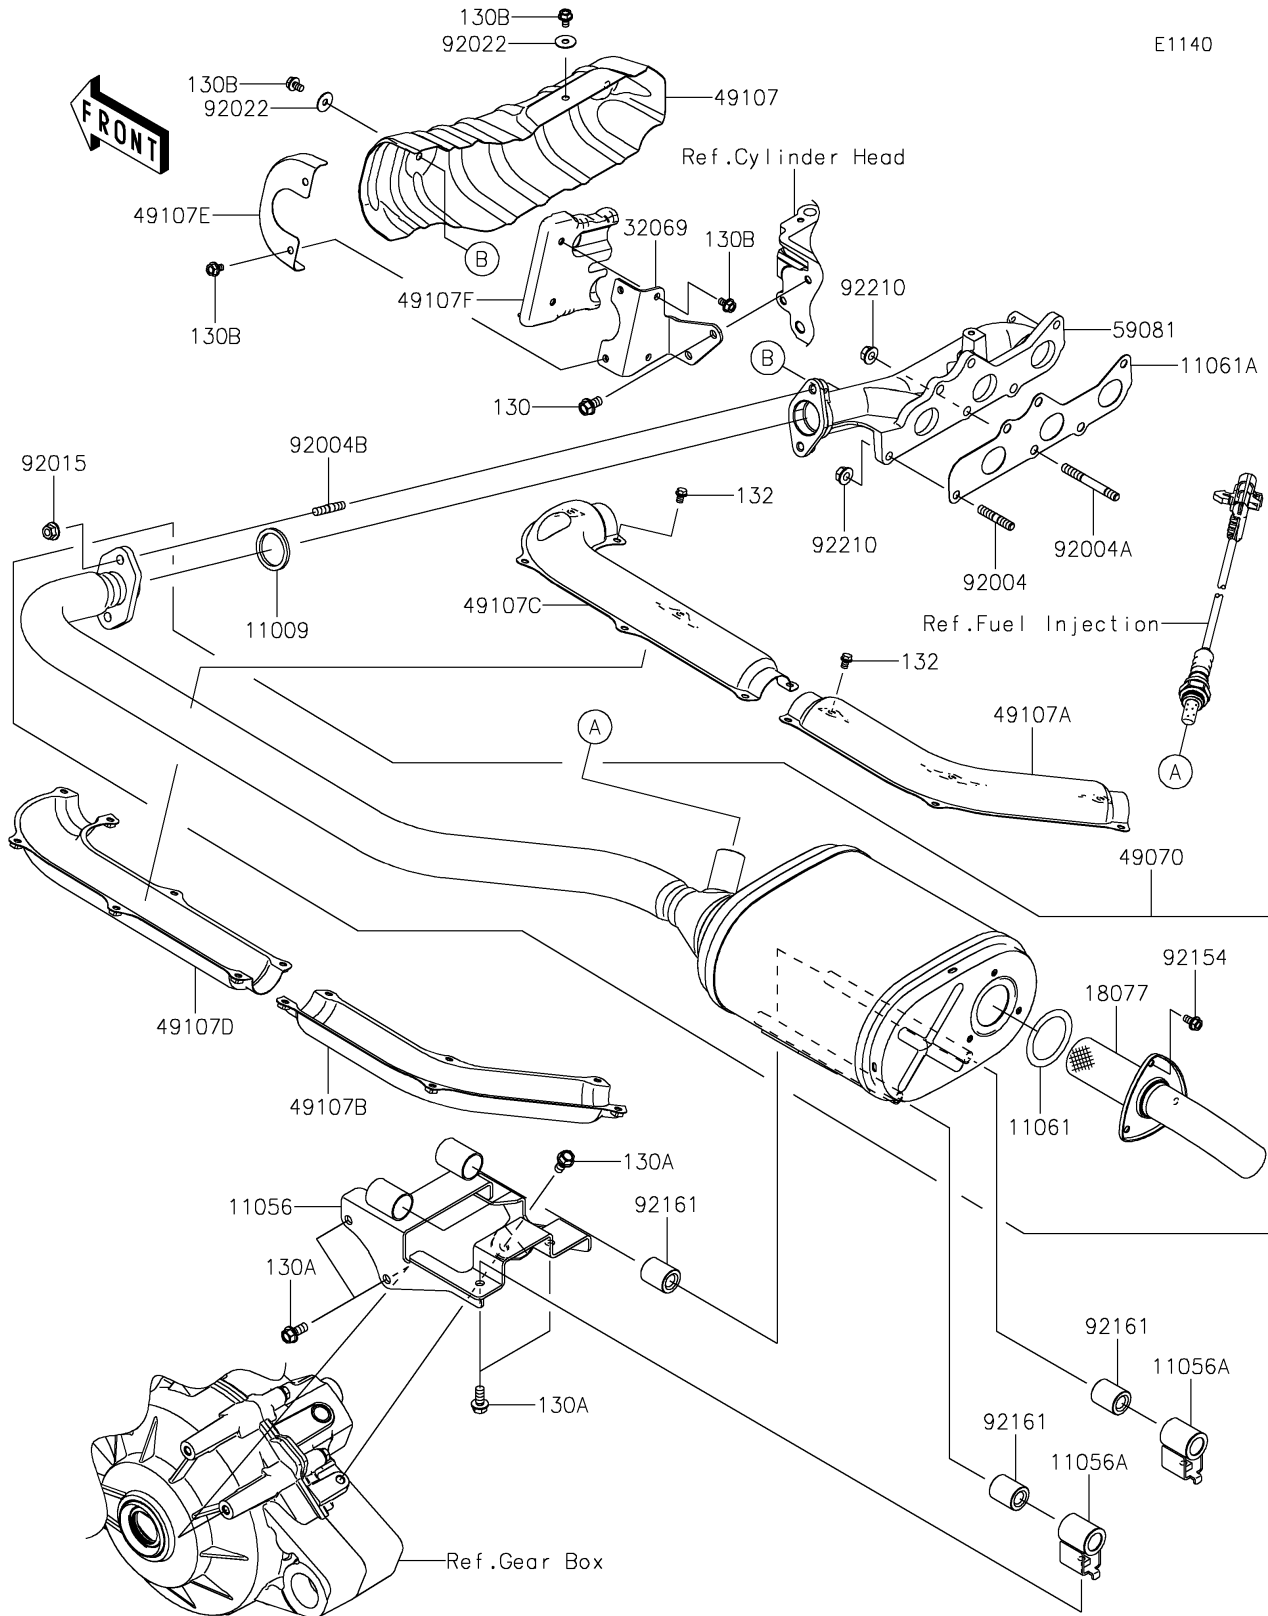

2016 MULE PRO-FXT™ RANCH EDITION

PARTS DIAGRAM

Muffler(s)

2016 MULE PRO-FXT™ RANCH EDITION

Kawasaki
Let the Good Times Roll®

PARTS LIST

Muffler(s)

ITEM NAME

PART NUMBER

QUANTITY
