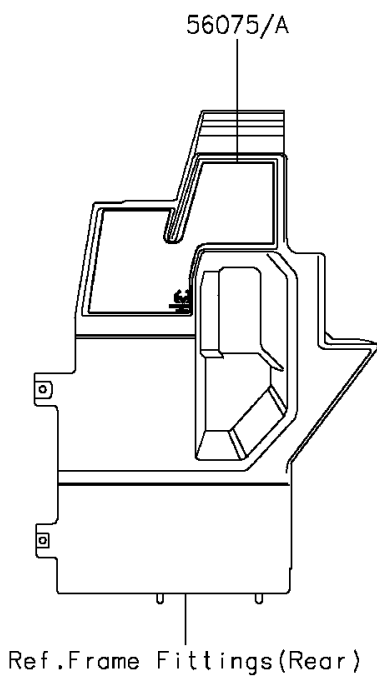

2016 MULE PRO-FX™ EPS CAMO

PARTS DIAGRAM

Decals

F2861

2016 MULE PRO-FX™ EPS CAMO

PARTS LIST

Decals

ITEM NAME	PART NUMBER	QUANTITY
-----------	-------------	----------
