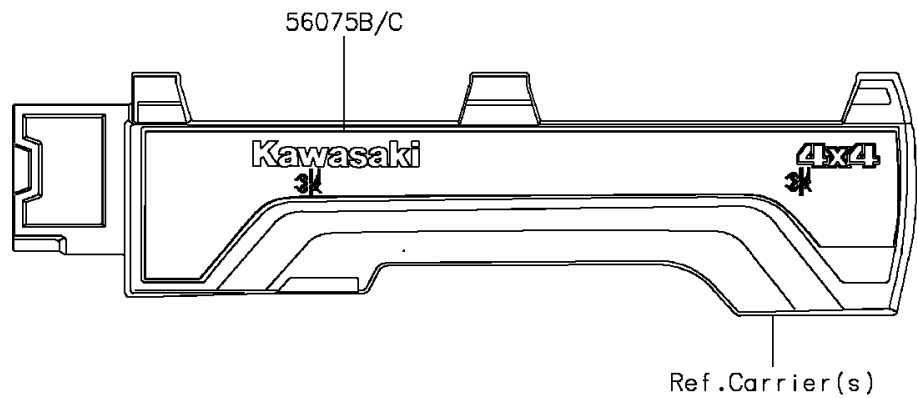

2016 MULE PRO-FX™ EPS CAMO

PARTS DIAGRAM

Decals

F2861

2016 MULE PRO-FX™ EPS CAMO

PARTS LIST

Decals

ITEM NAME	PART NUMBER	QUANTITY
-----------	-------------	----------
