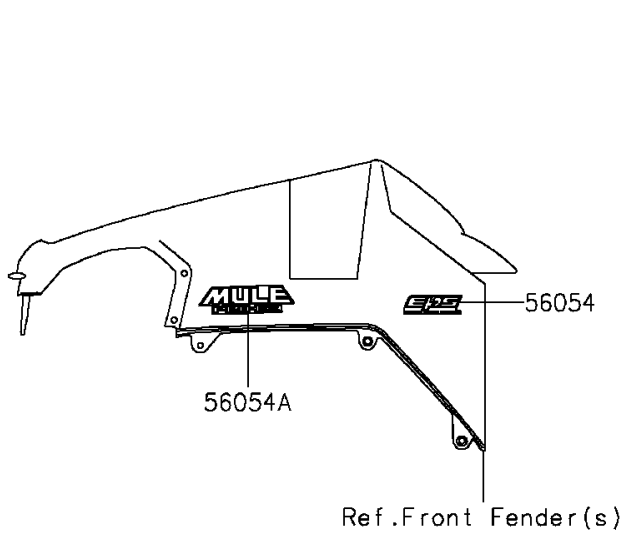

2016 MULE PRO-FX™ EPS CAMO

PARTS DIAGRAM

Decals

F2861

2016 MULE PRO-FX™ EPS CAMO

PARTS LIST

Decals

ITEM NAME	PART NUMBER	QUANTITY
-----------	-------------	----------
