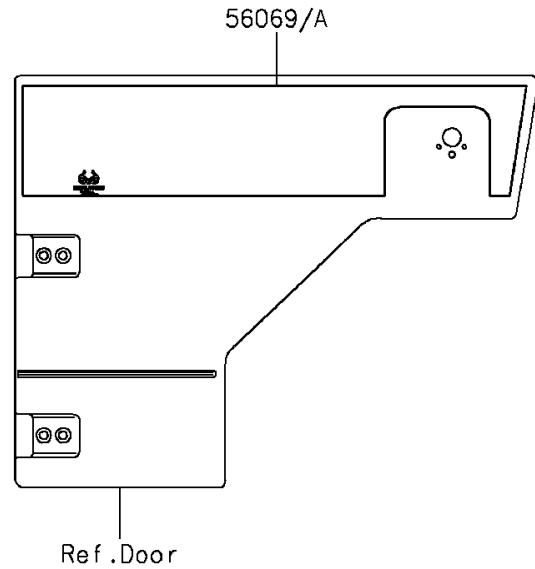

2016 MULE PRO-FX™ EPS CAMO

PARTS DIAGRAM

Decals

F2861

2016 MULE PRO-FX™ EPS CAMO

PARTS LIST

Decals

ITEM NAME	PART NUMBER	QUANTITY
-----------	-------------	----------
