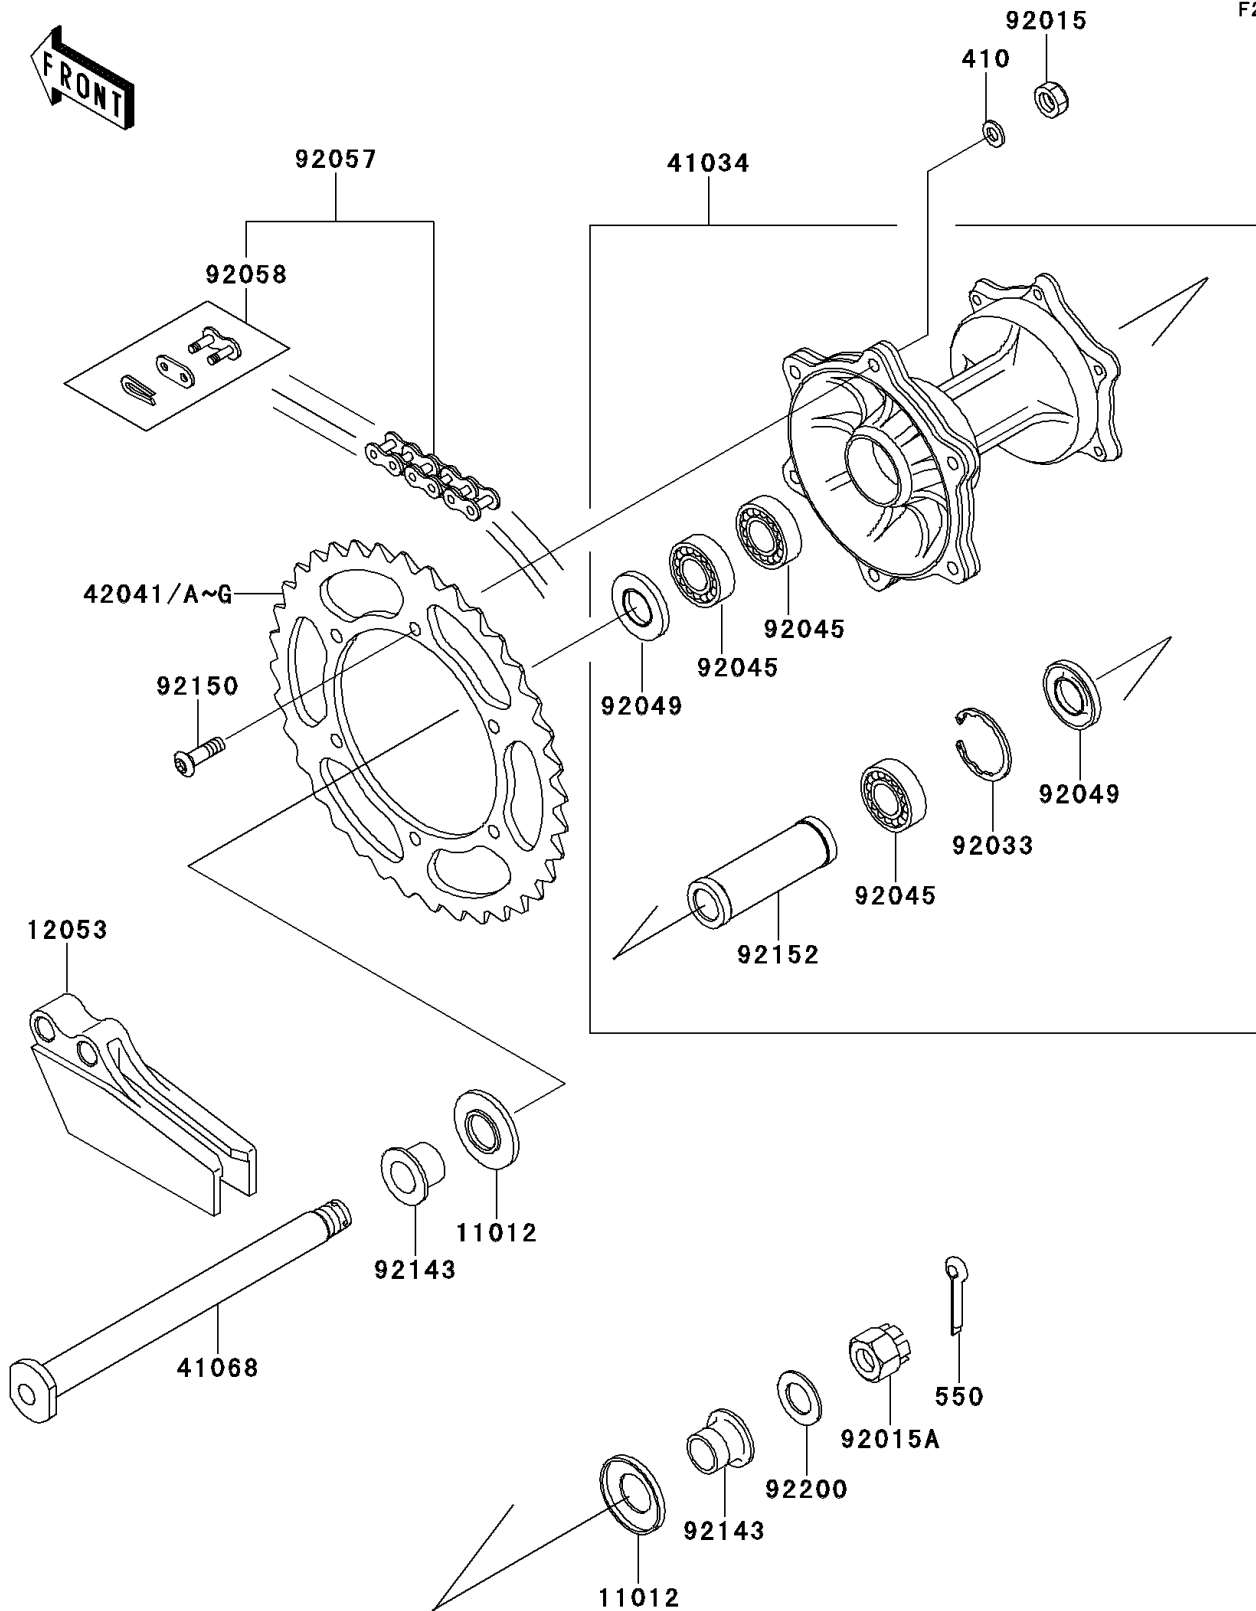

2000 KX125

PARTS DIAGRAM

Rear Hub

F2240