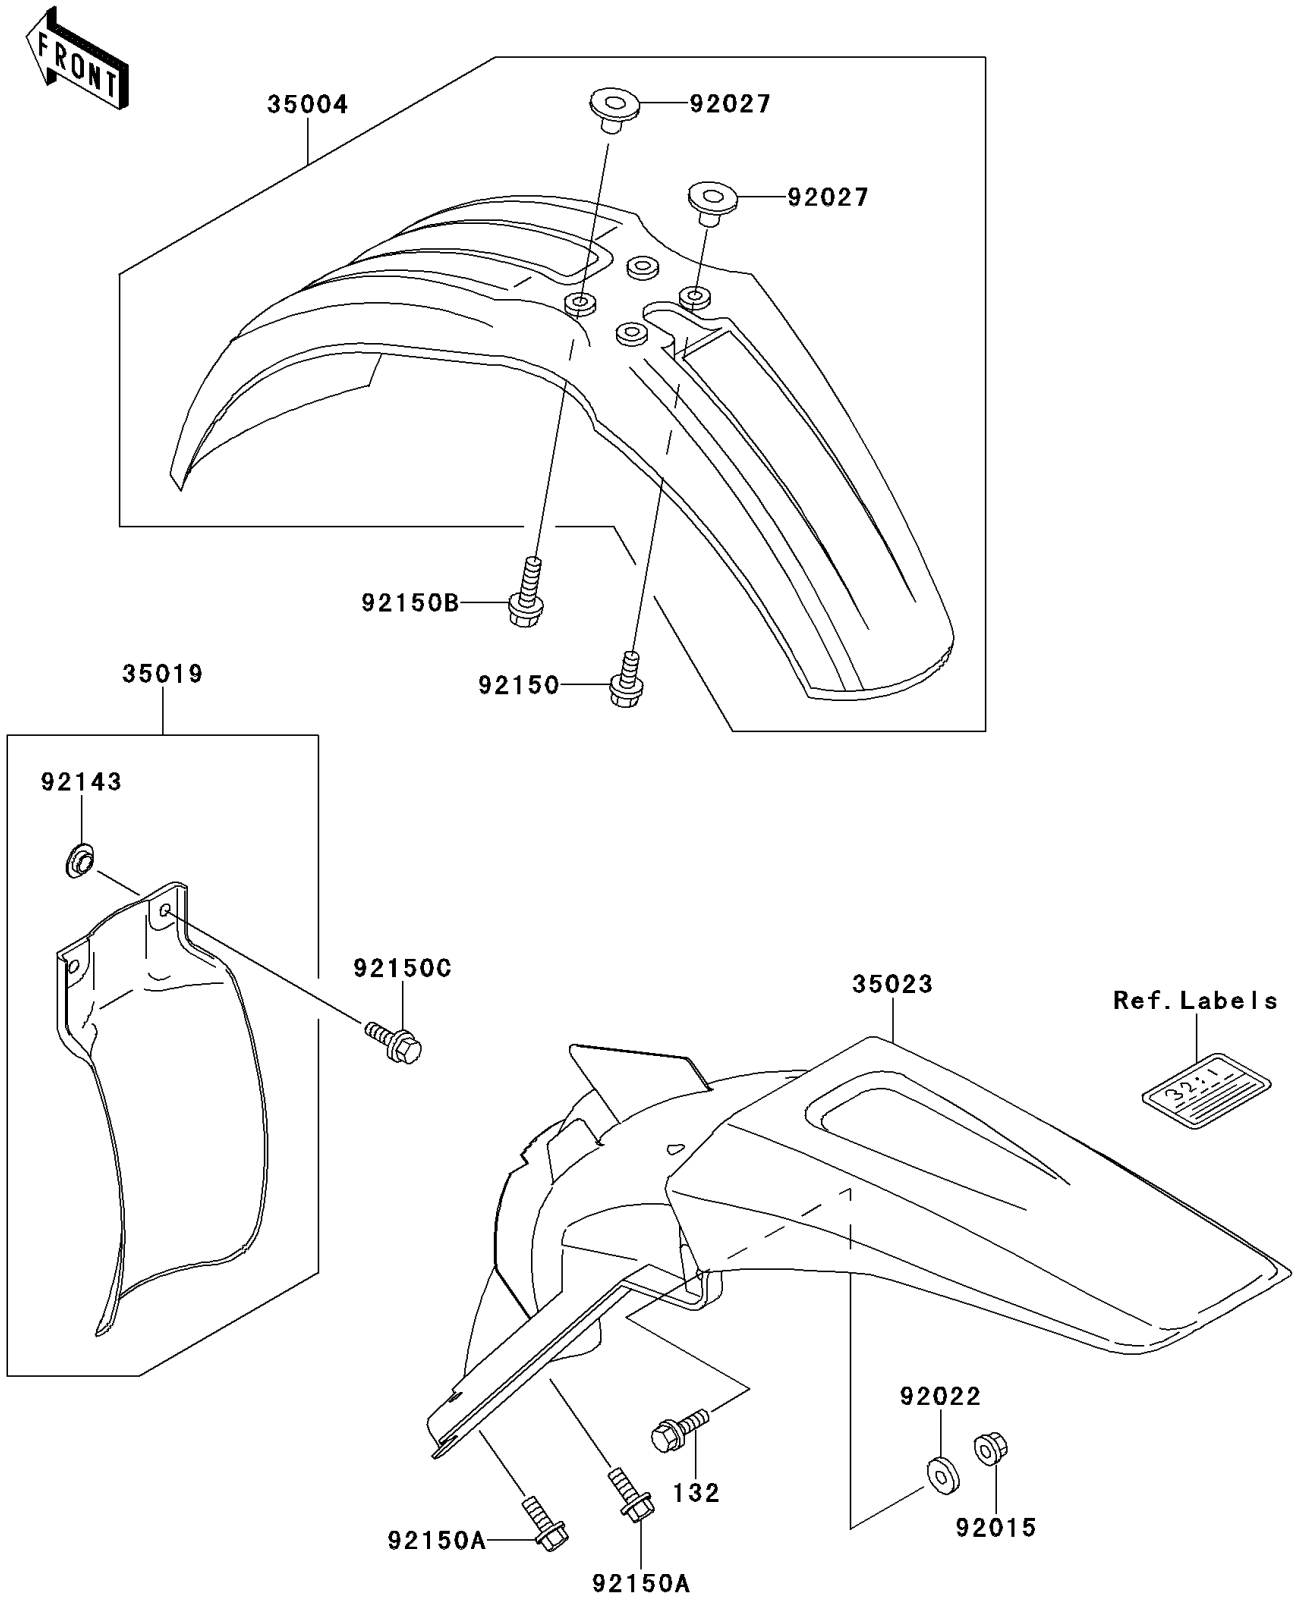

2000 KX125

PARTS DIAGRAM

Fenders

F2170

2000 KX125

PARTS LIST

Fenders

ITEM NAME

PART NUMBER

QUANTITY
